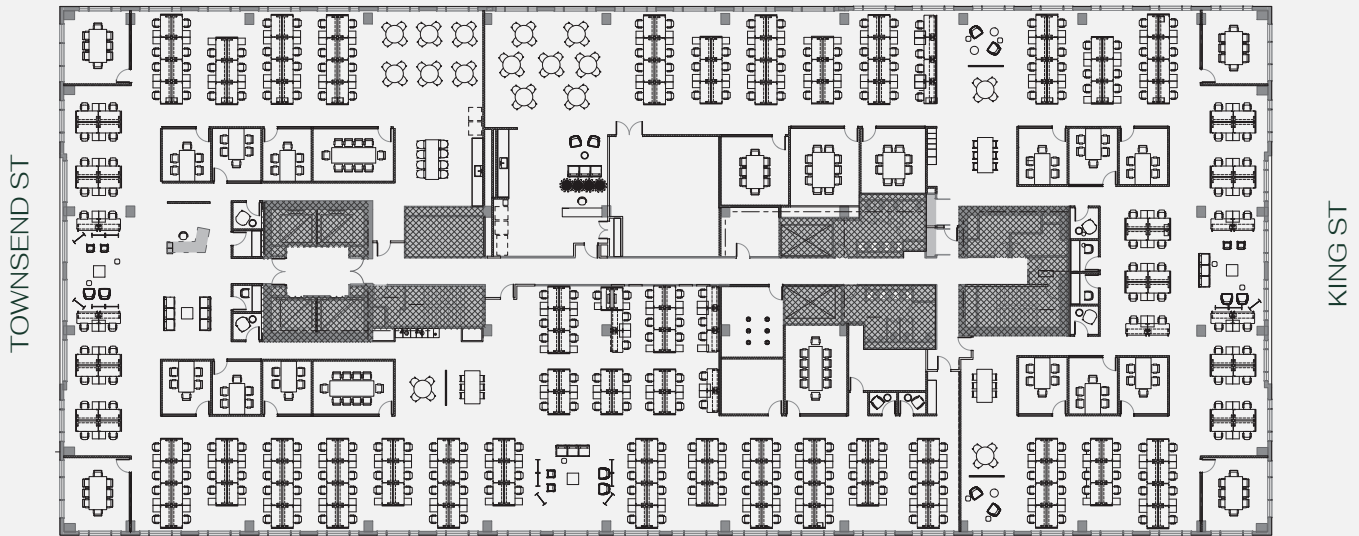

FLOOR 06

35,557 SF

HOTEL VIA ALLEY

- 266 Workstations (134 SF/Person)
- 22 Meeting Rooms
- 7 Phone Rooms
- Exposed Ceiling
- Natural Light
- Interconnecting Stairwell Between Floors 6 to 9