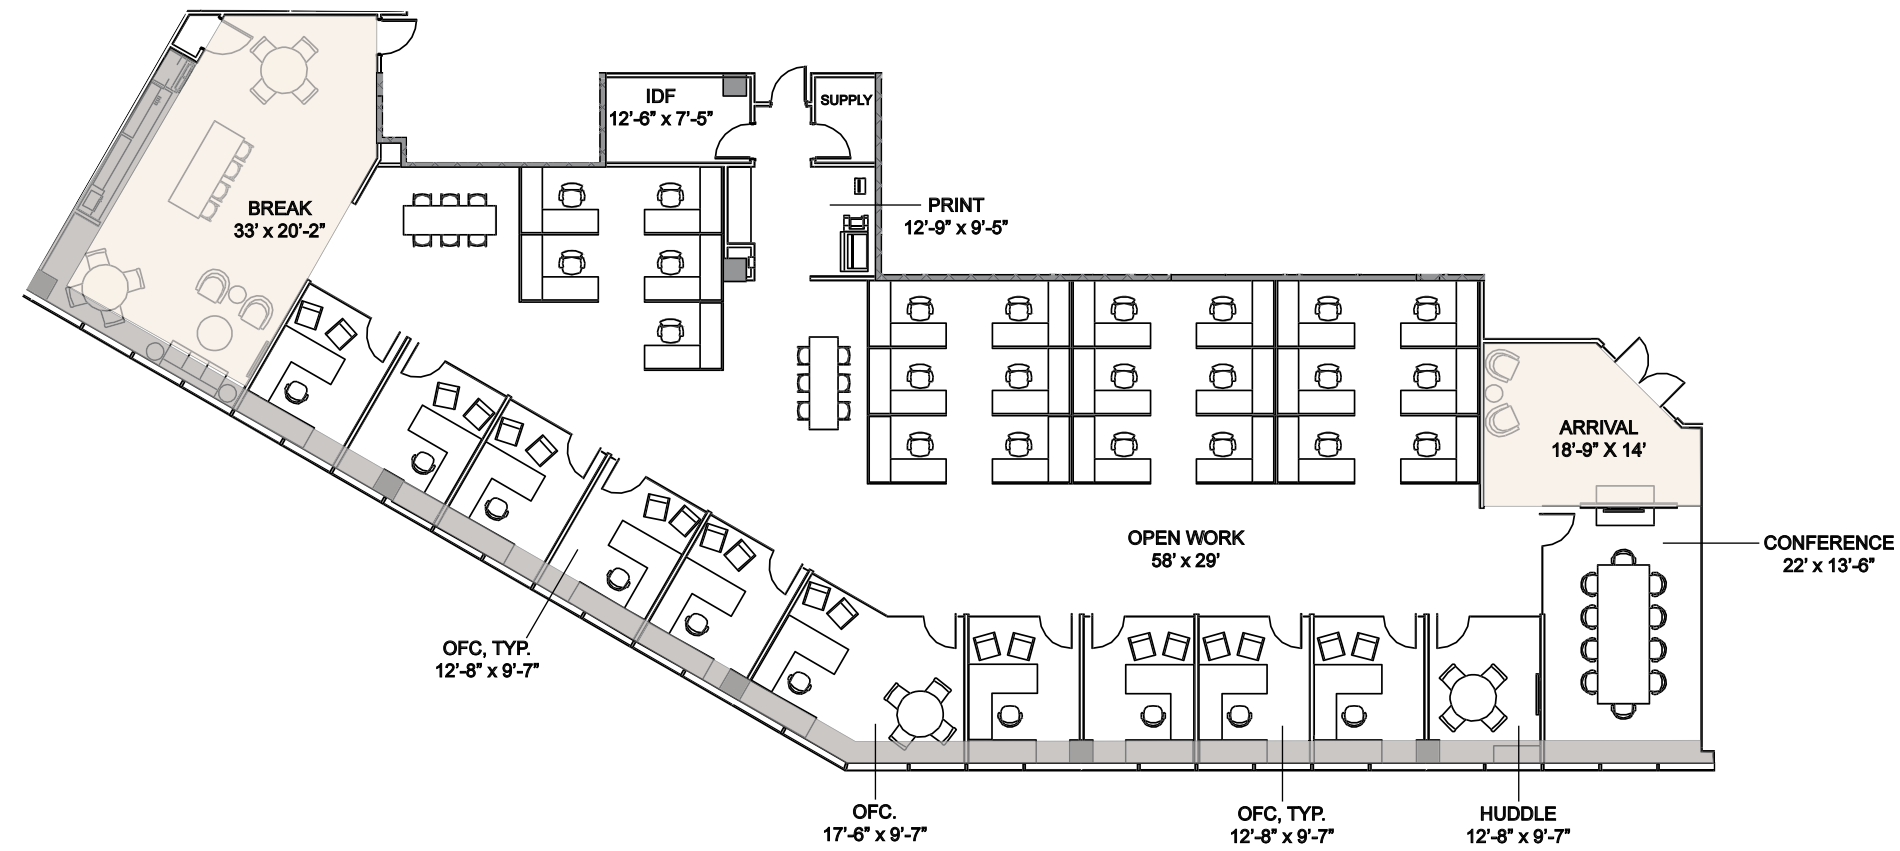

FLOOR 5, SUITE 510

- DRYWALL CEILING
- ACOUSTICAL CEILING TILE
- EXPOSED STRUCTURE

POLISHED CONCRETE

BASE - TARKETT - BURNT UMBER

OPEN AREA CARPET - SHAW CONTRACT - HABITAT TILE: SHADOW

OFFICE & CONF. CARPET - SHAW CONTRACT - INTENTION TILE: INK

PENDANT LIGHT - ALPHABET - BETA 4

SOLID SURFACE - WILSONART - HAIDA

BACK SPLASH - KENT WHITE - 2.5X13 HEX

OFFICE FRONTS

UPPER CABS - PINNACLE WALNUT
LOWER CABS- CARBON MESH

PAINT - BENJAMIN MOORE - SUPER WHITE 0C-152