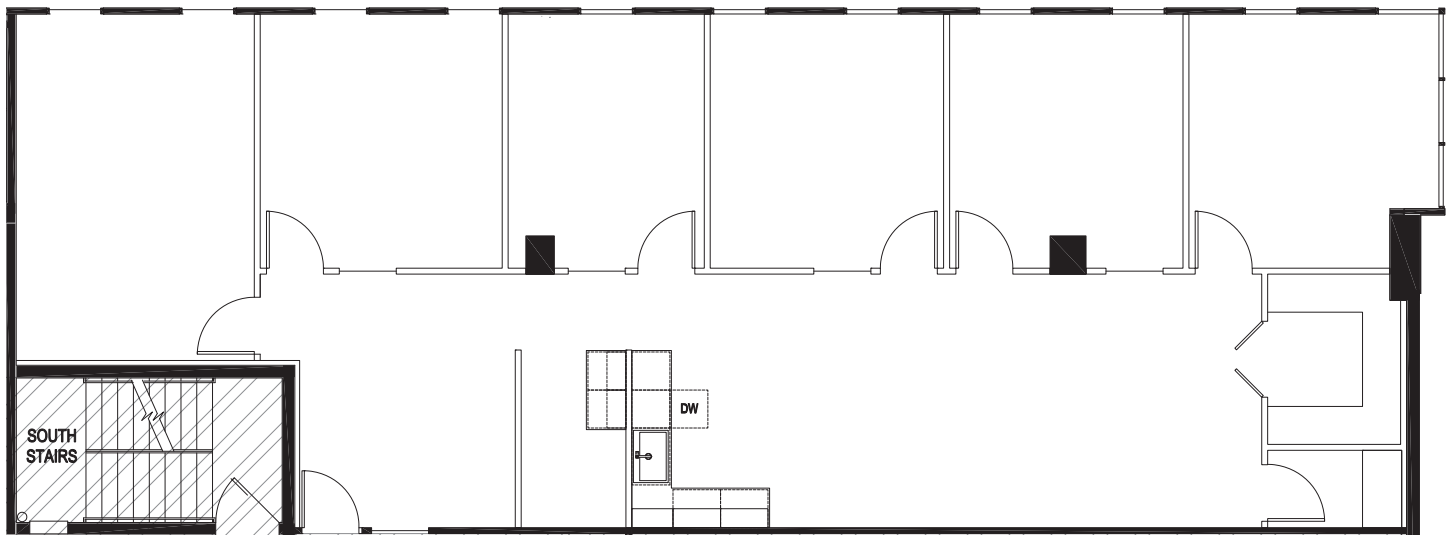

TOWER

COLORADO

Suite 308
2,517 RSF

W. RYAN STOUT
303.813.6448
ryan.stout@cushwake.com

ZACHARY T. WILLIAMS
303.813.6474
zach.williams@cushwake.com

CAITLIN I. ELLENSON
303.312.1914
caitlin.ellenson@cushwake.com