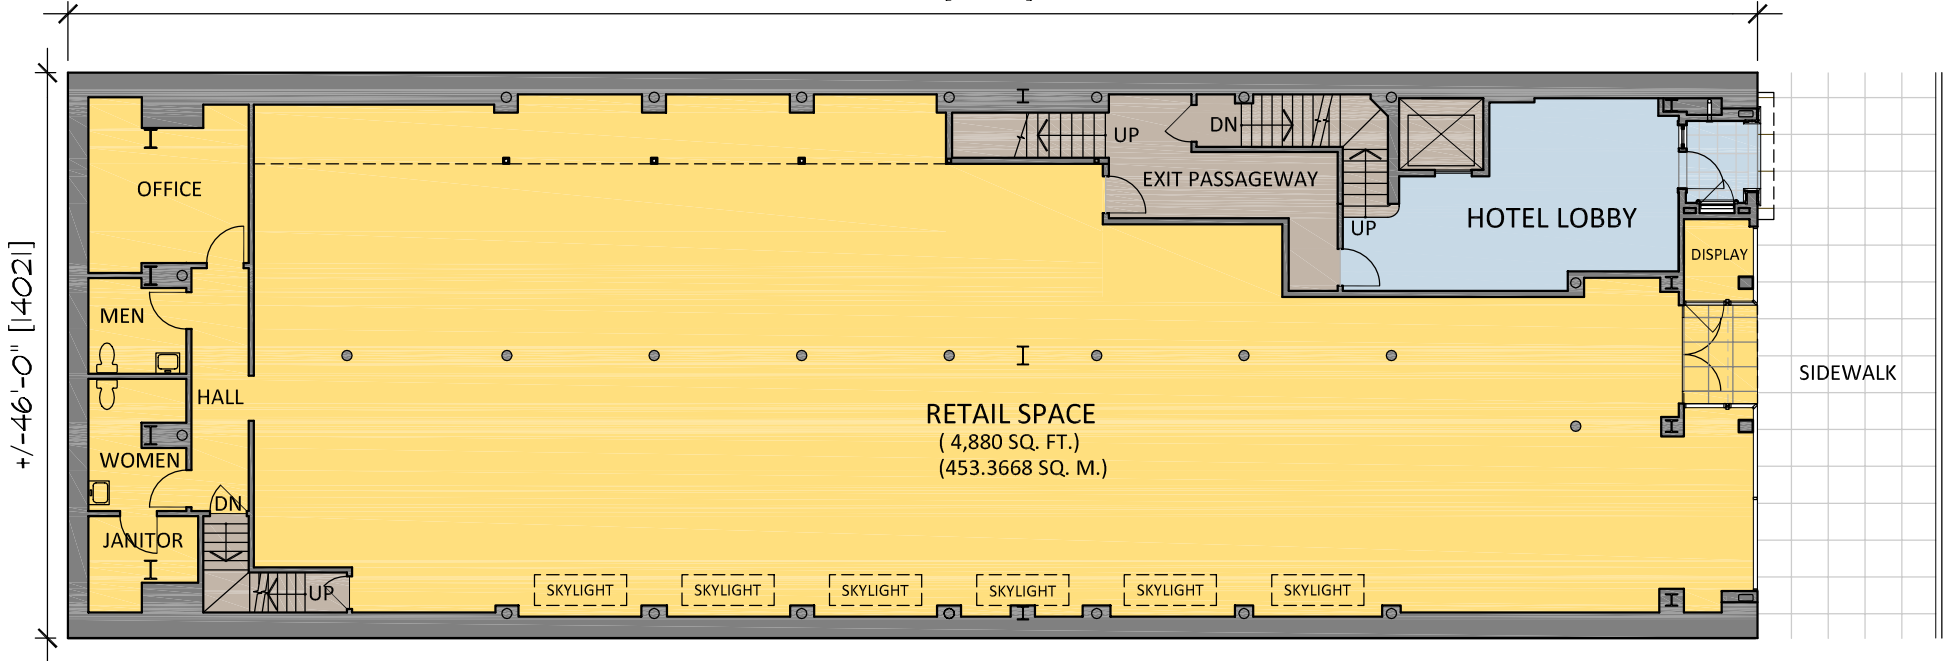

+/- 137'-6" [41910]

+/- 46'-0" [1402]

RETAIL SPACE  
(4,880 SQ. FT.)  
(453.3668 SQ. M.)

HOTEL LOBBY

SIDEWALK

151-161 Powell Street  
San Francisco, CA