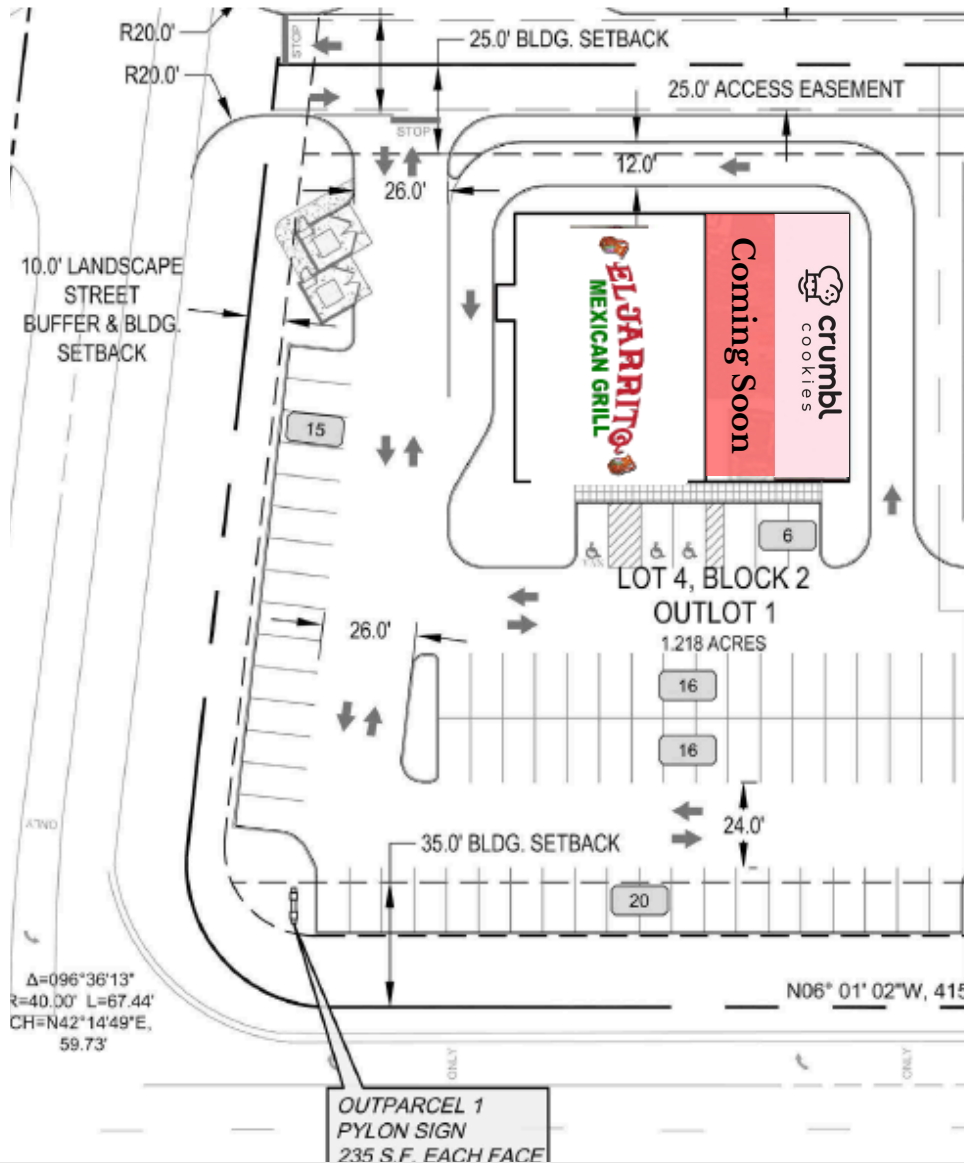

Southeast Quadrant of 220 & Airline - 2650 Airline Dr, Bossier City, LA 71111