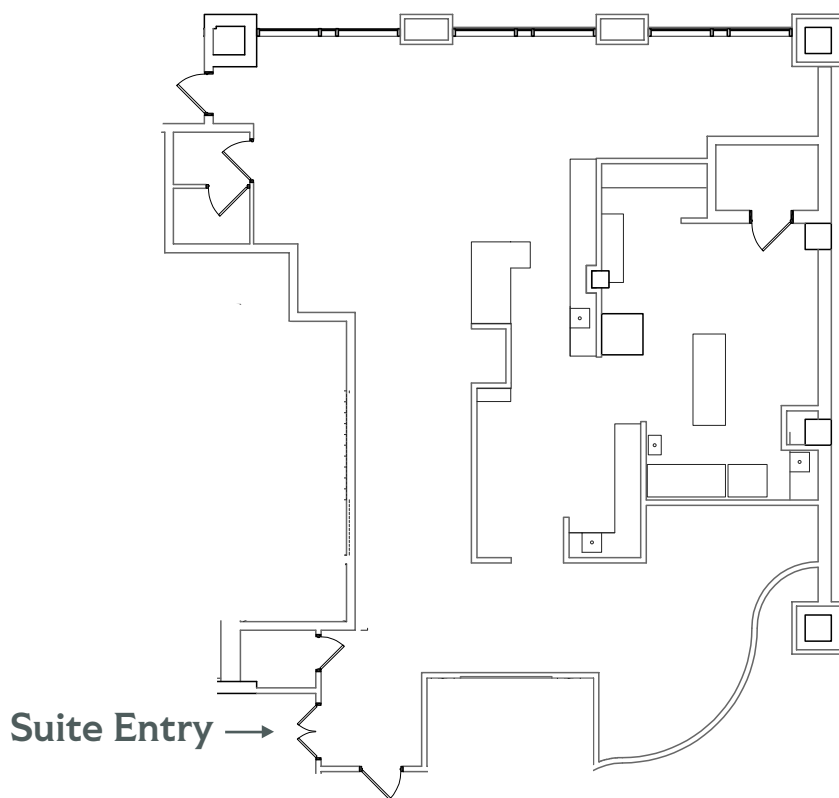

W

SUITE 150 | 2,375 RSF

SCALE: N.T.S.

LOCATION MAP

For more information, please contact:

Lindsey Tucker, Partner
lindsey.tucker
@partnersrealestate.com

Steve Garza, SIOR, CCIM, Partner
steve.garza
@partnersrealestate.com