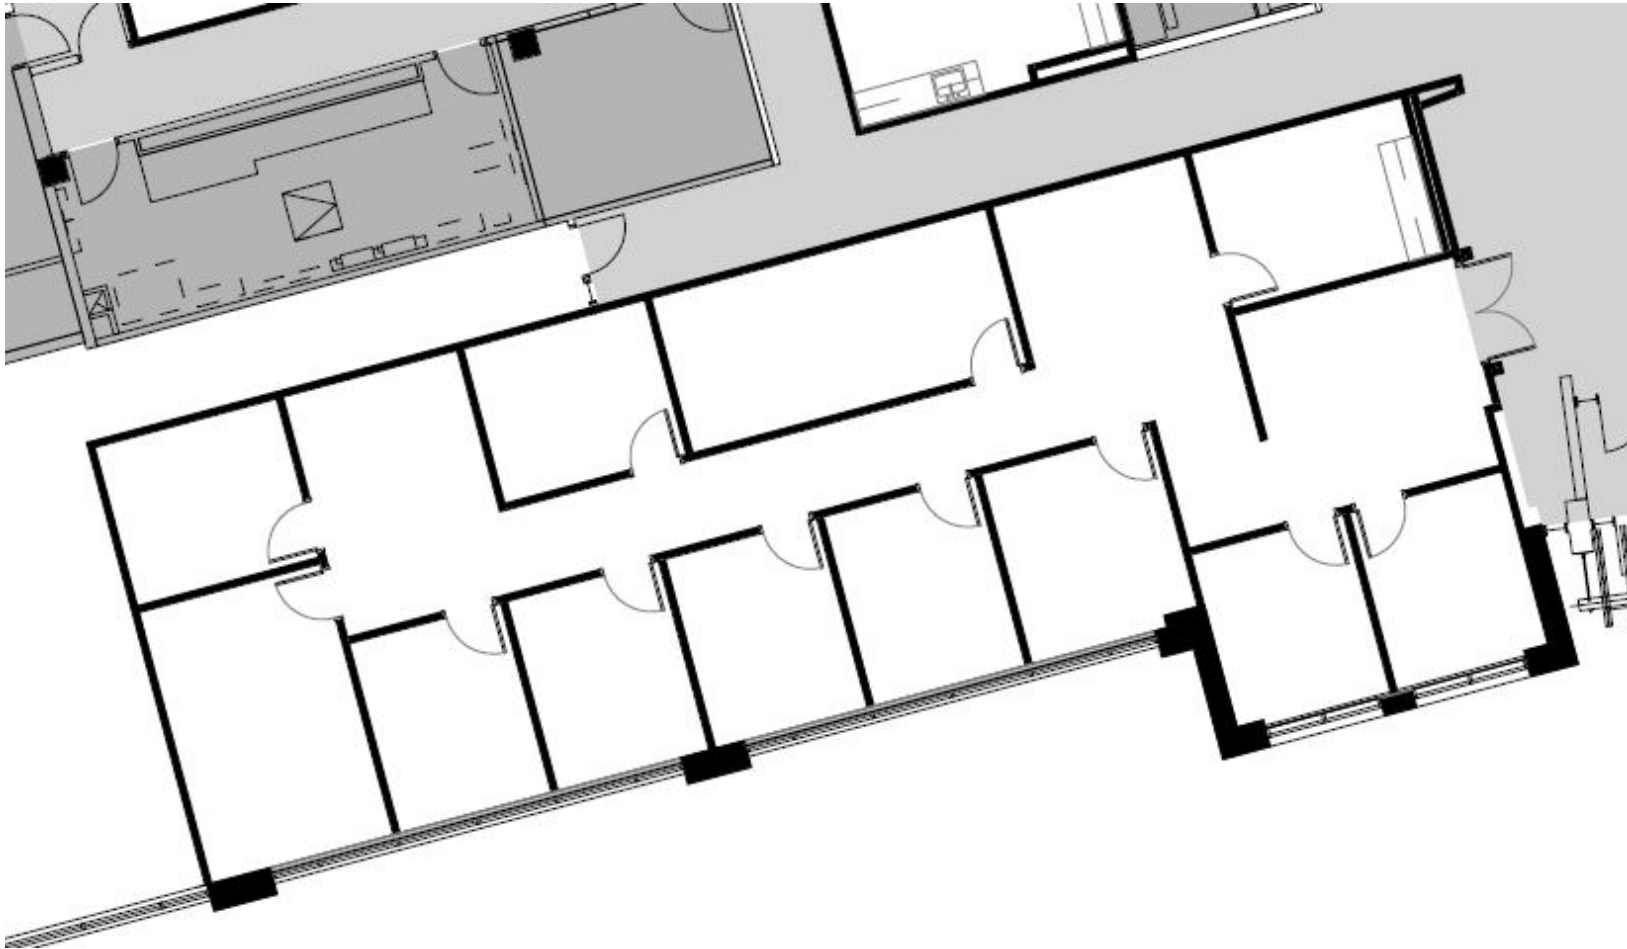

Suite 140

ELDORADO RIDGE II

2,915 RSF

11101 WEST 120TH AVENUE, BROOMFIELD CO 80021

PETER THOMAS
pthomas@lpc.com
303.324.0677

ANDREW PIEGRAS
apiegras@lpc.com
303.882.6591

Lincoln

Owner: Athena Partners, LLC
Management: