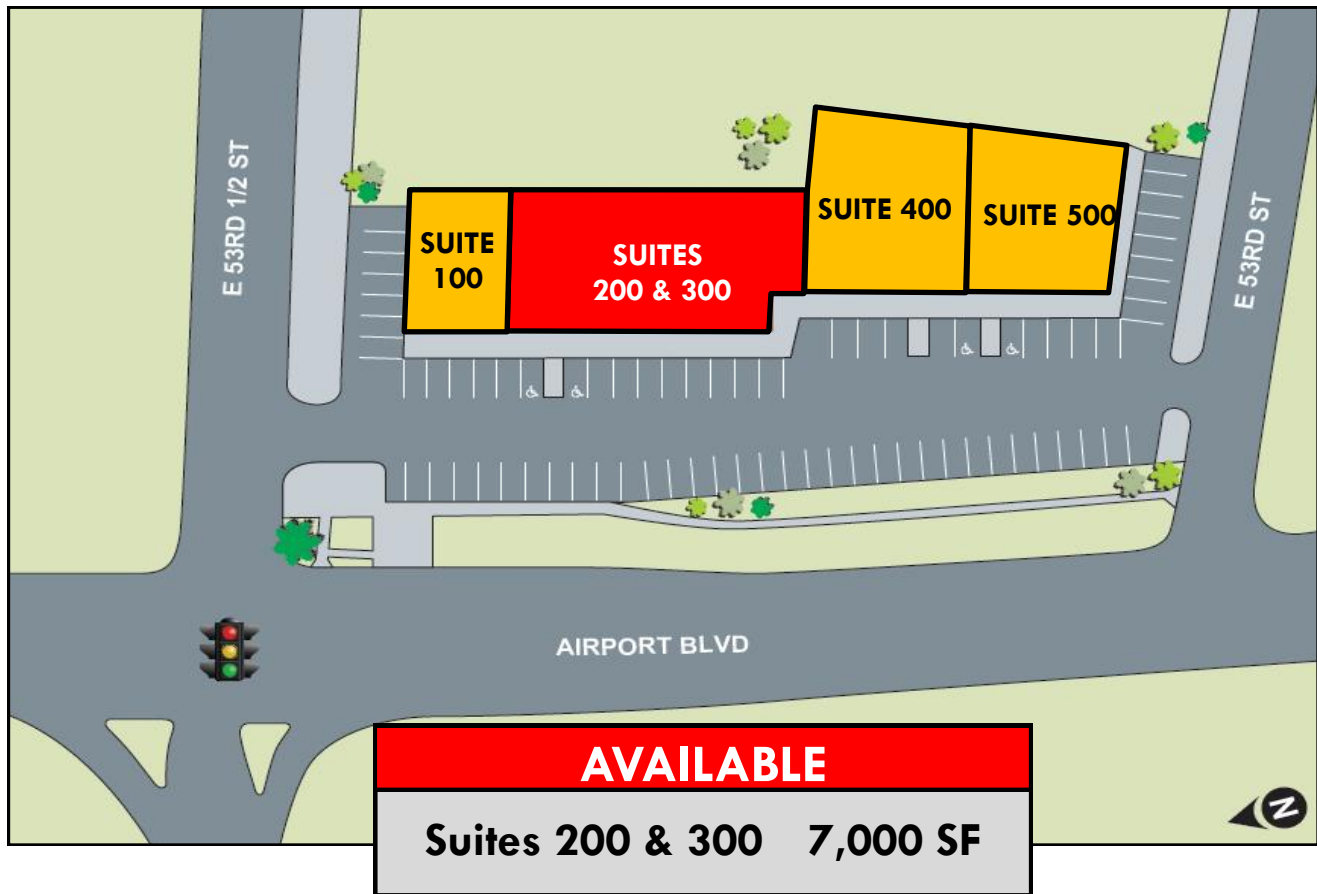

For more information please contact:

Nick Tarantino, CCIM nick@tarantino.com

Chad Folts cfolts@tarantino.com

502 East 11th St., Suite 400 Austin, Texas 78701

Tel (512) 302-4500

www.tarantino.com