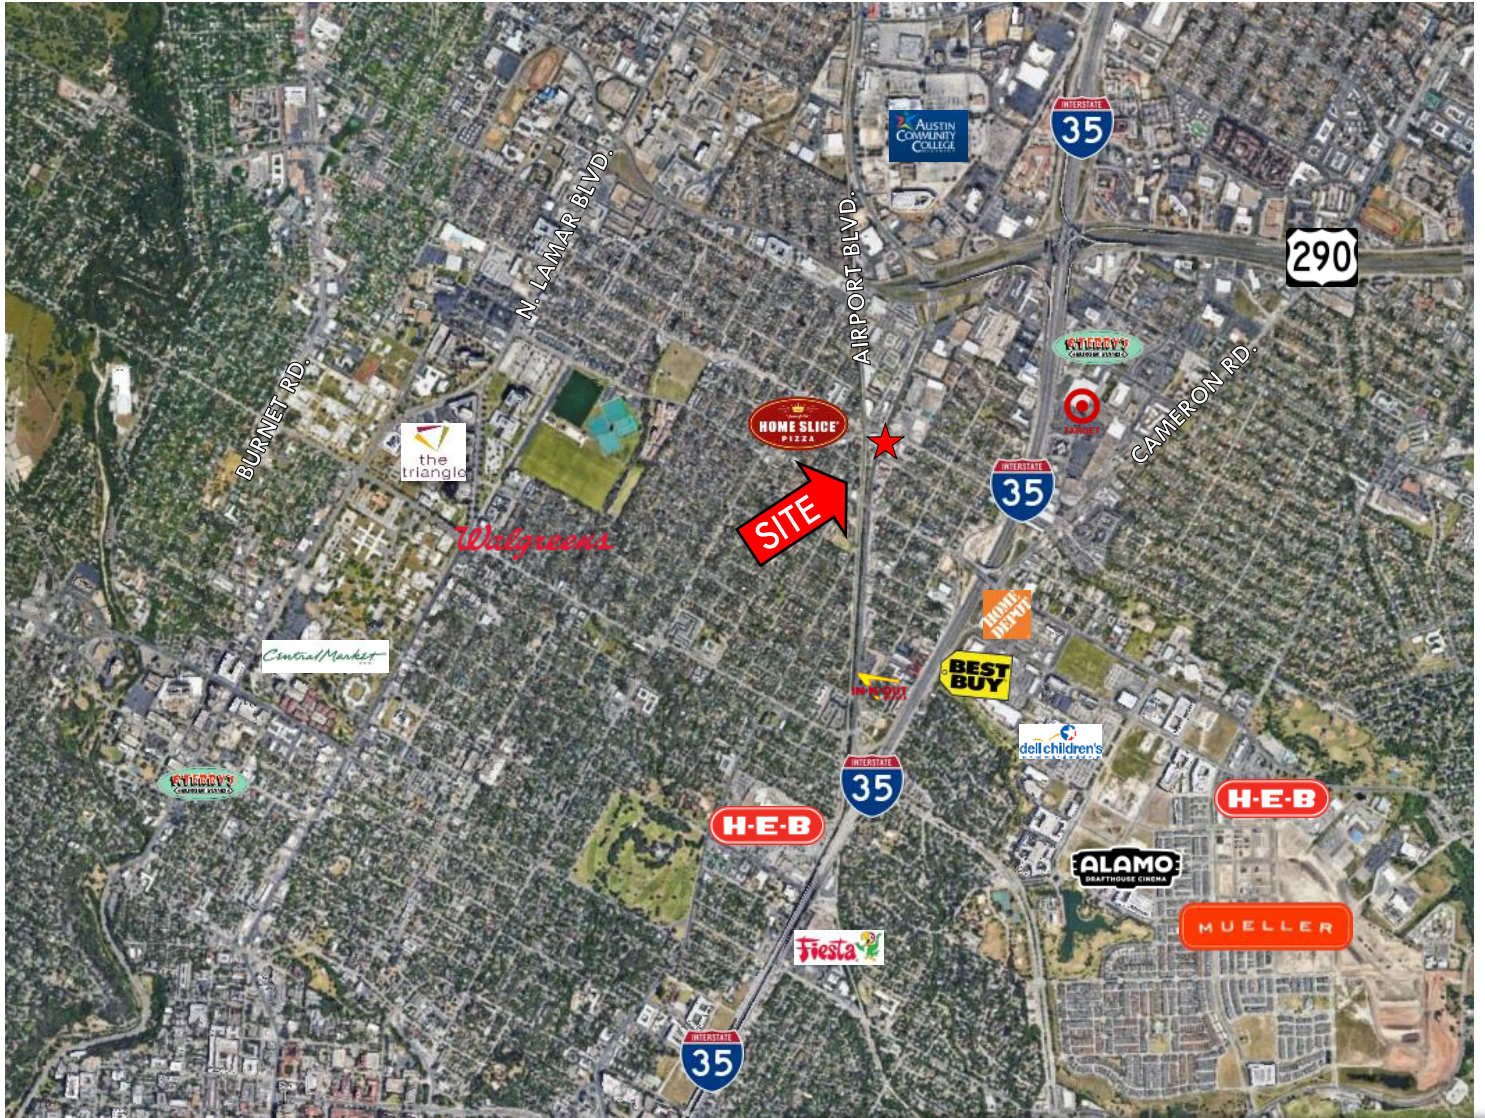

DEMOGRAPHICS (2024)			
MILE (S)	1	3	5
Total Population	18,477	182,051	370,953
Total Households	9,163	78,883	161,893
Avg HH Income	$98,948	$93,198	$106,037
Daytime Employees	14,011	141,564	324,082