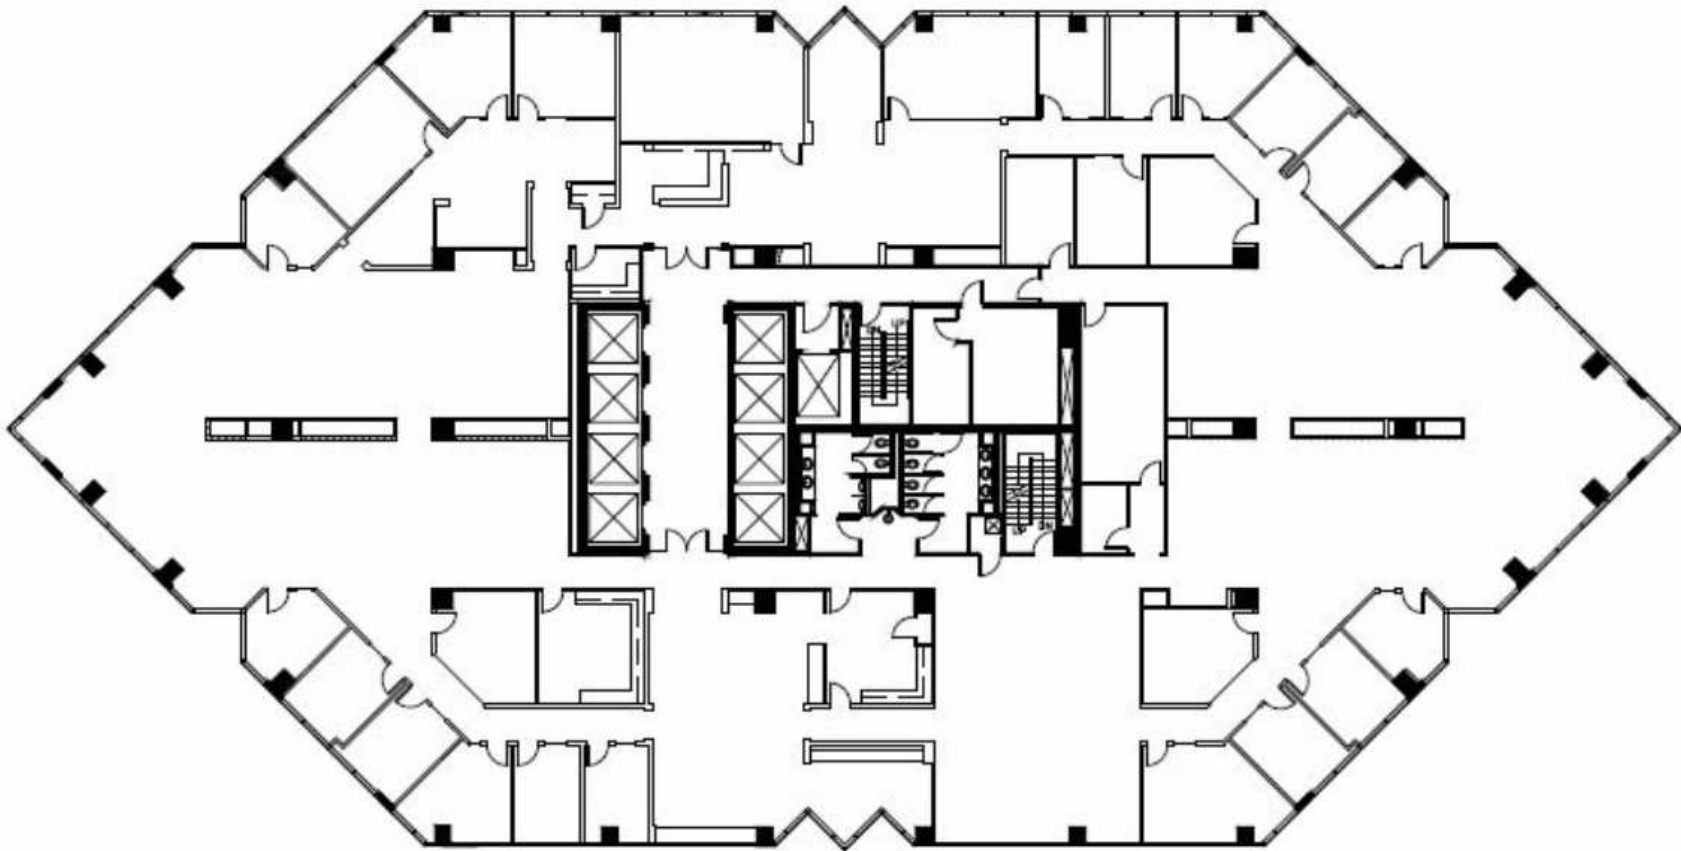

PEACHTREE

Suite 900 | 21,106 RSF

Michael Howell
404.926.1640
mhowell@lpc.com

Hunter Henritze
404.924.2819
hhenritze@lpc.com

Gil Russell
404.519.0671
grussell@lpc.com

Lincoln