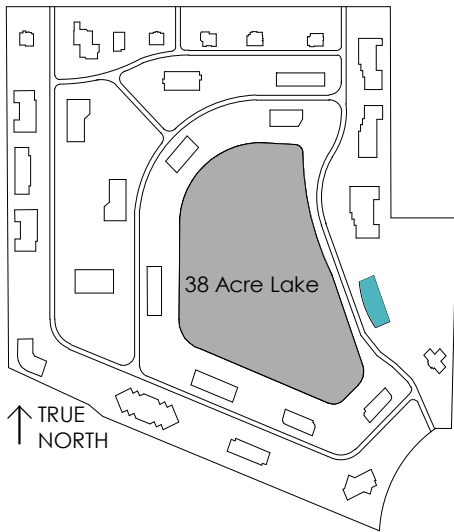

# LAKEFRONT

AT KEYSTONE

 <p>CARSON DESIGN ASSOCIATES</p>	<p>LEASED BY:</p>  <p>JLL</p>	<p><b>Suite 375</b> <b>Lakefront 4 - Third Floor</b> 9229 Delegates Row Indianapolis, IN 46240</p>	<p><b>Available for Lease</b></p>	<p>8 21 2025 NOT TO SCALE 26,801 RSF  COPYRIGHT 2024</p>
---	--	--	---------------------------------------	--