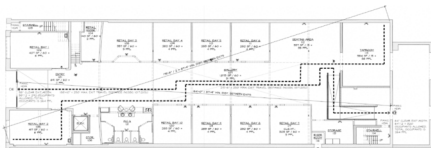

Retail Bay 15 A, Floor 2

FIRST FLOOR LIFE SAFETY PLAN
SCALE 1/8"=1'-0"

SECOND FLOOR LIFE SAFETY PLAN
SCALE 1/8"=1'-0"