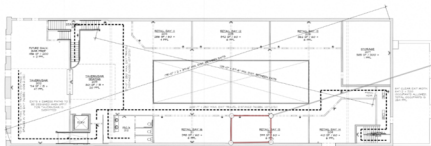

Retail Bay 15 A, Floor 2

FIRST FLOOR LIFE SAFETY PLAN
SCALE 1/8"=1'-0"

SECOND FLOOR LIFE SAFETY PLAN
SCALE 1/8"=1'-0"