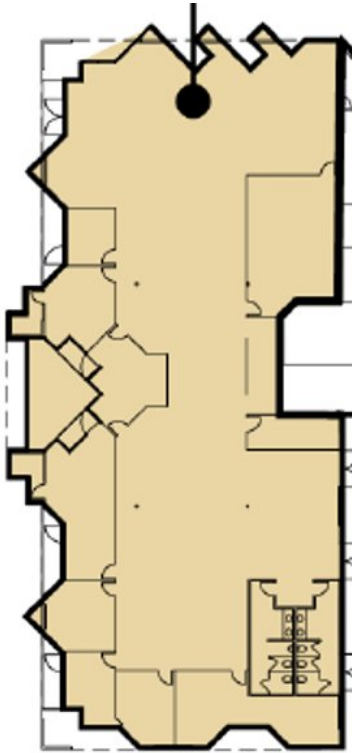

**PARKING**

**5.34** / 1,000 SF

**✈️ TO SKY HARBOR**

**3** min drive

**BUILDING SPECIFICATIONS**

Suite 100 – Available	<b>9,743 SF</b>
Zoning	<b>A-1 · City of Phoenix</b>
Electricity	<b>SRP</b>
Internet	<b>Cox Fiber</b>
Frontage	<b>University Drive</b>

Direct interchange access to all four corridors

**TRANSIT**

**🚌 Bus Line 12194** **6 min walk · 0.3 mi**

**PARKING**

**🚗 Dedicated Car Stalls** **51 Stalls**

SUITE 100 INTERIOR – MOVE-IN READY

**Scott Guo**

+1(480) 637-1166

scott.guo@eqtpartners.com

VISIT

**EQTGROUP.COM/REAL-ESTATE**

SUITE 100 FLOOR PLAN

9,743 SF

SITE AERIAL

LOCATION – PHOENIX AIRPORT CENTER