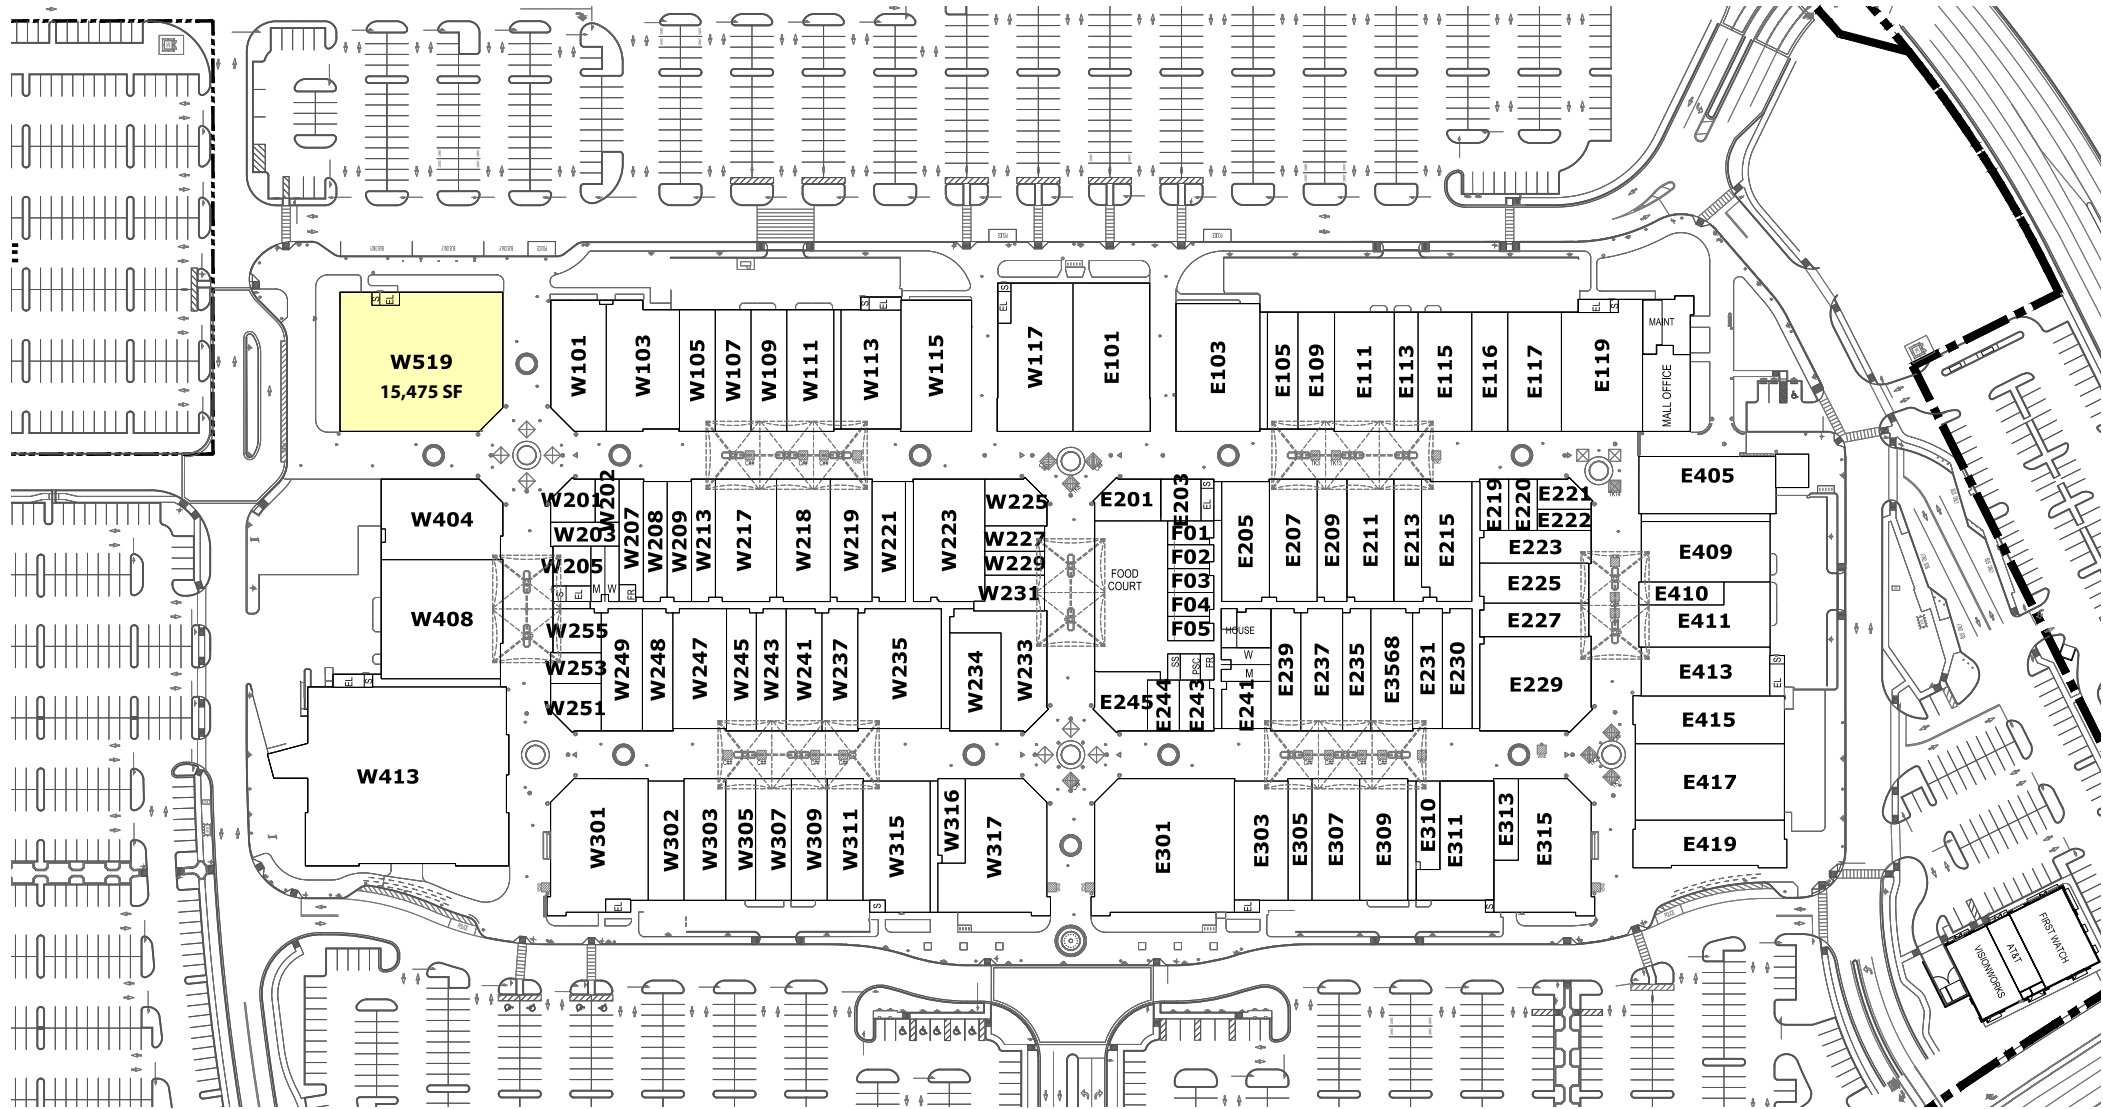

John Aiello

561.309.7032 | jaiello@sraretail.com

Aaron Petree

901.277.6617 | apetree@sraretail.com