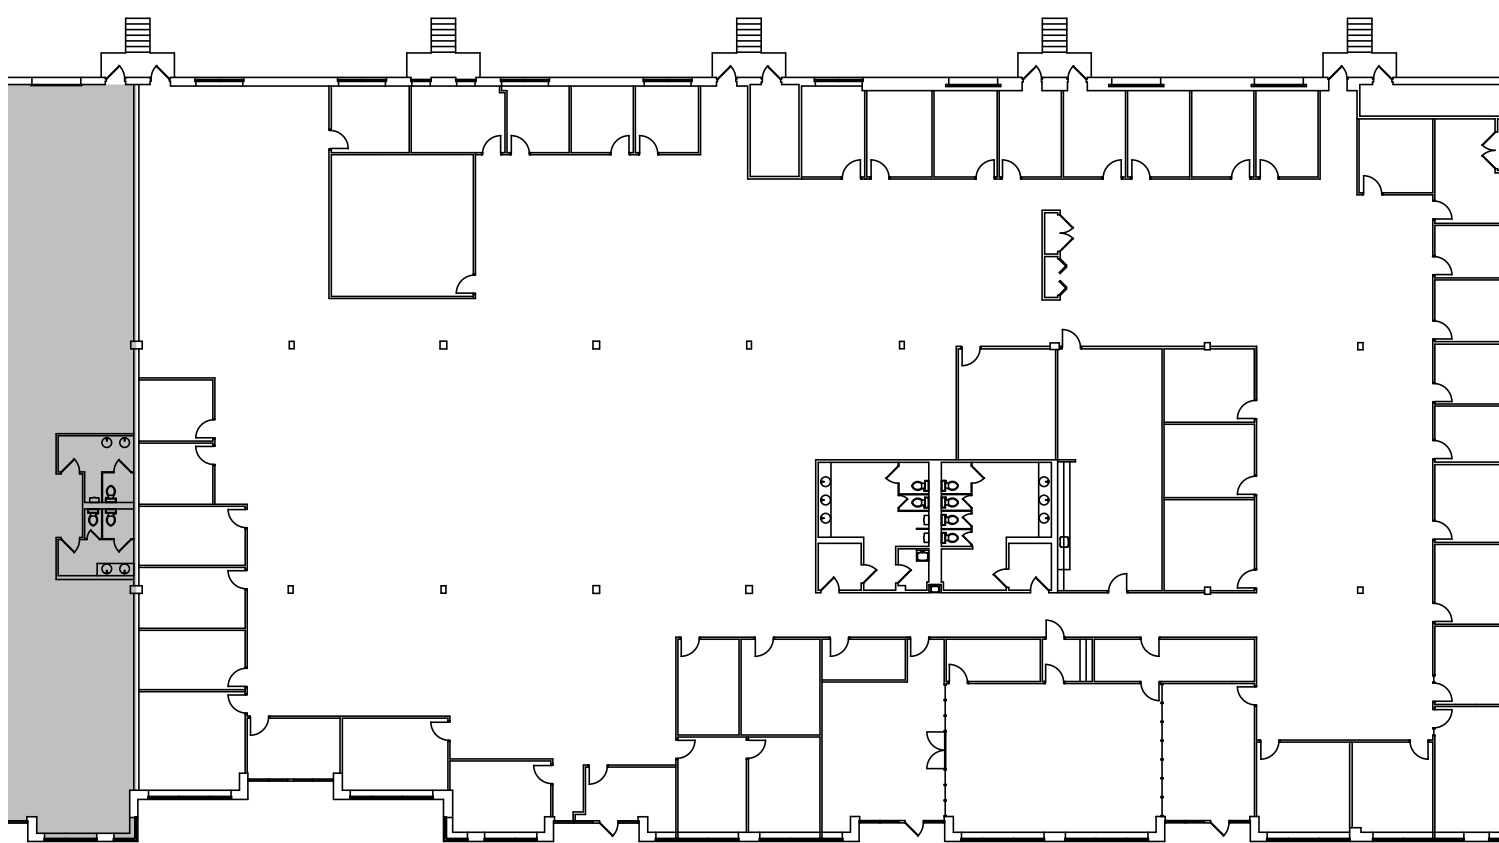

7130 Columbia Gateway Drive
Columbia, MD 21046

Suite E

27,480 RSF

KEY PLAN