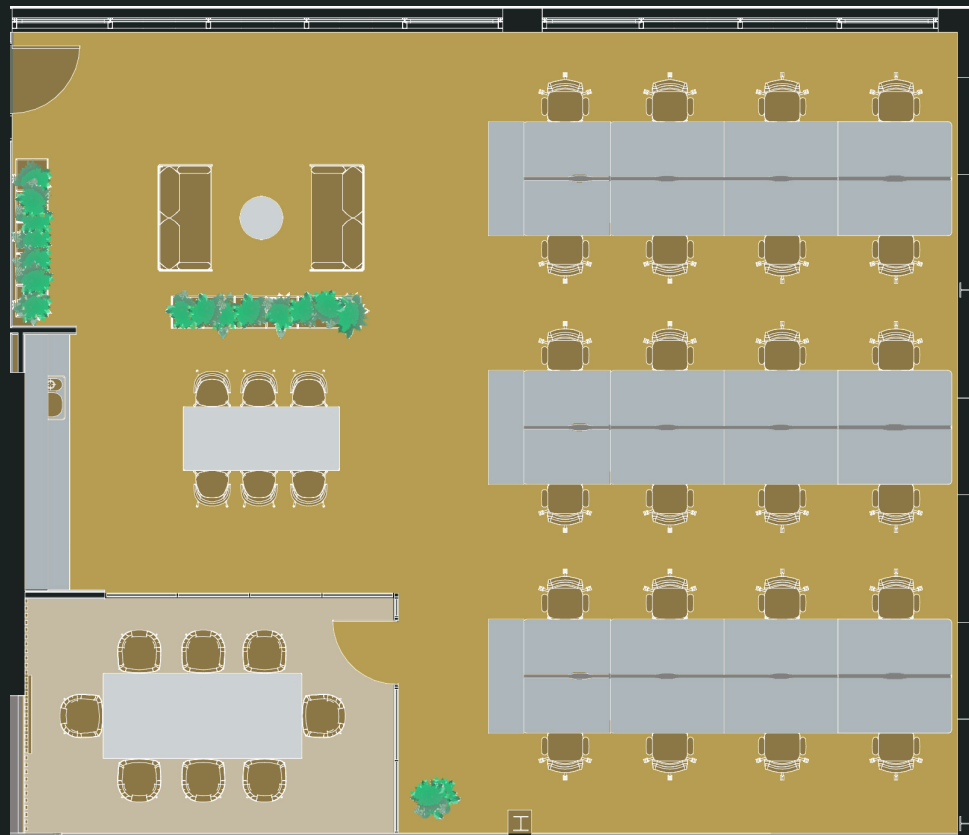

# Your new furnished office

- ❖ 24 sit-stand desks (1,650 sq ft / 153.3 sq m)
- ❖ No up front cost for furniture and fit out
- ❖ Plug and play space - ready for immediate occupation

**OWNER / DEVELOPER**