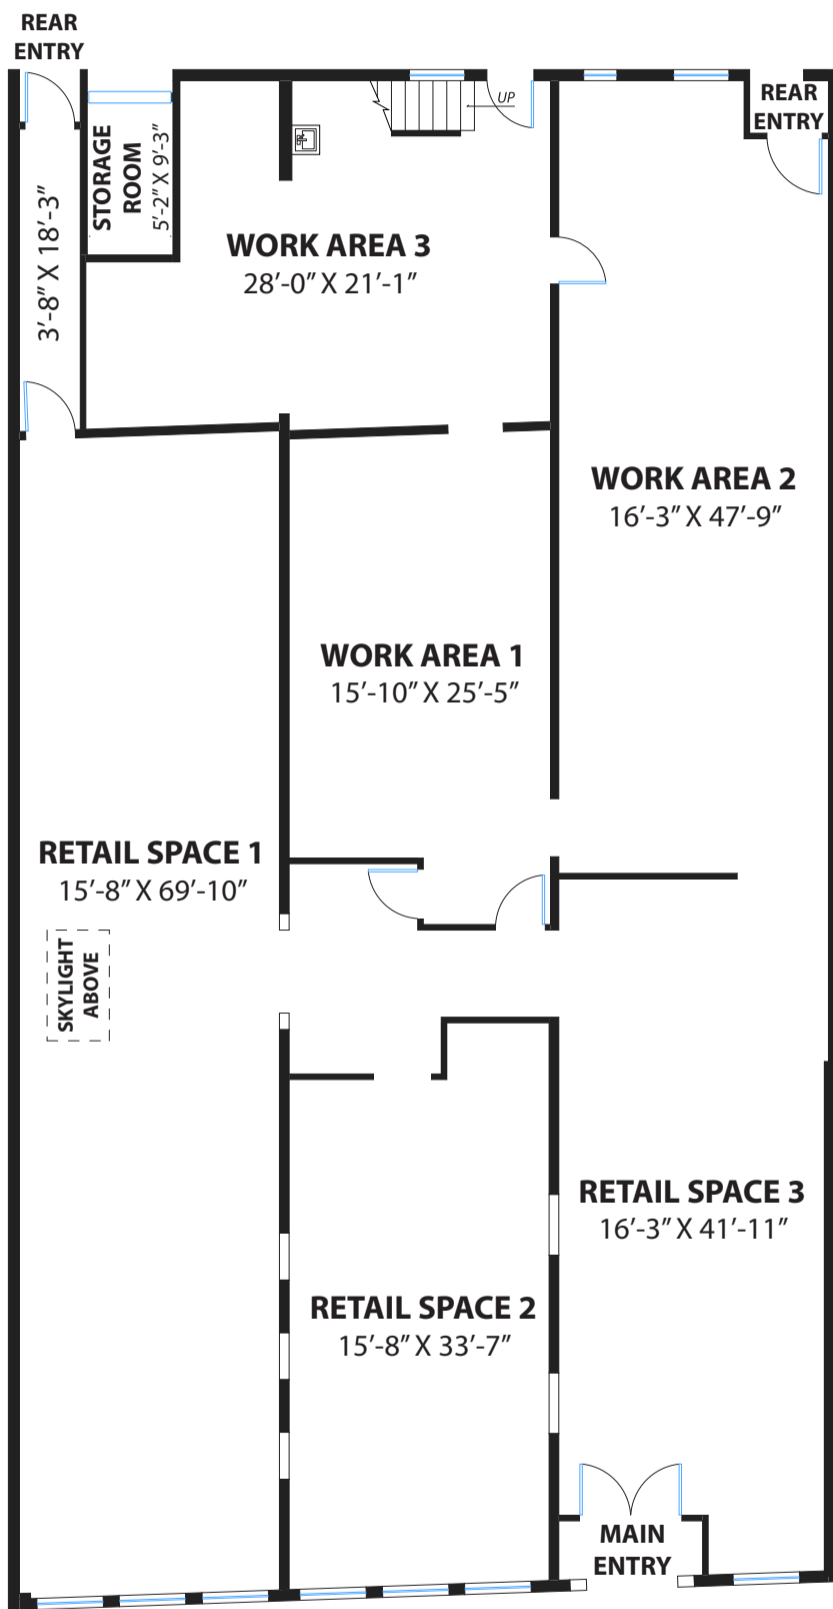

1039 EL CAMINO REAL

MENLO PARK

PROPERTY SQ FT INFORMATION

MEASUREMENTS CALCULATED TO THE INTERIOR WALLS

USABLE SPACE: ~5214 SQ FT

* Main Level: ~4398 Sq Ft

* Upper Level: ~816 Sq Ft

MAIN LEVEL

UPPER LEVEL