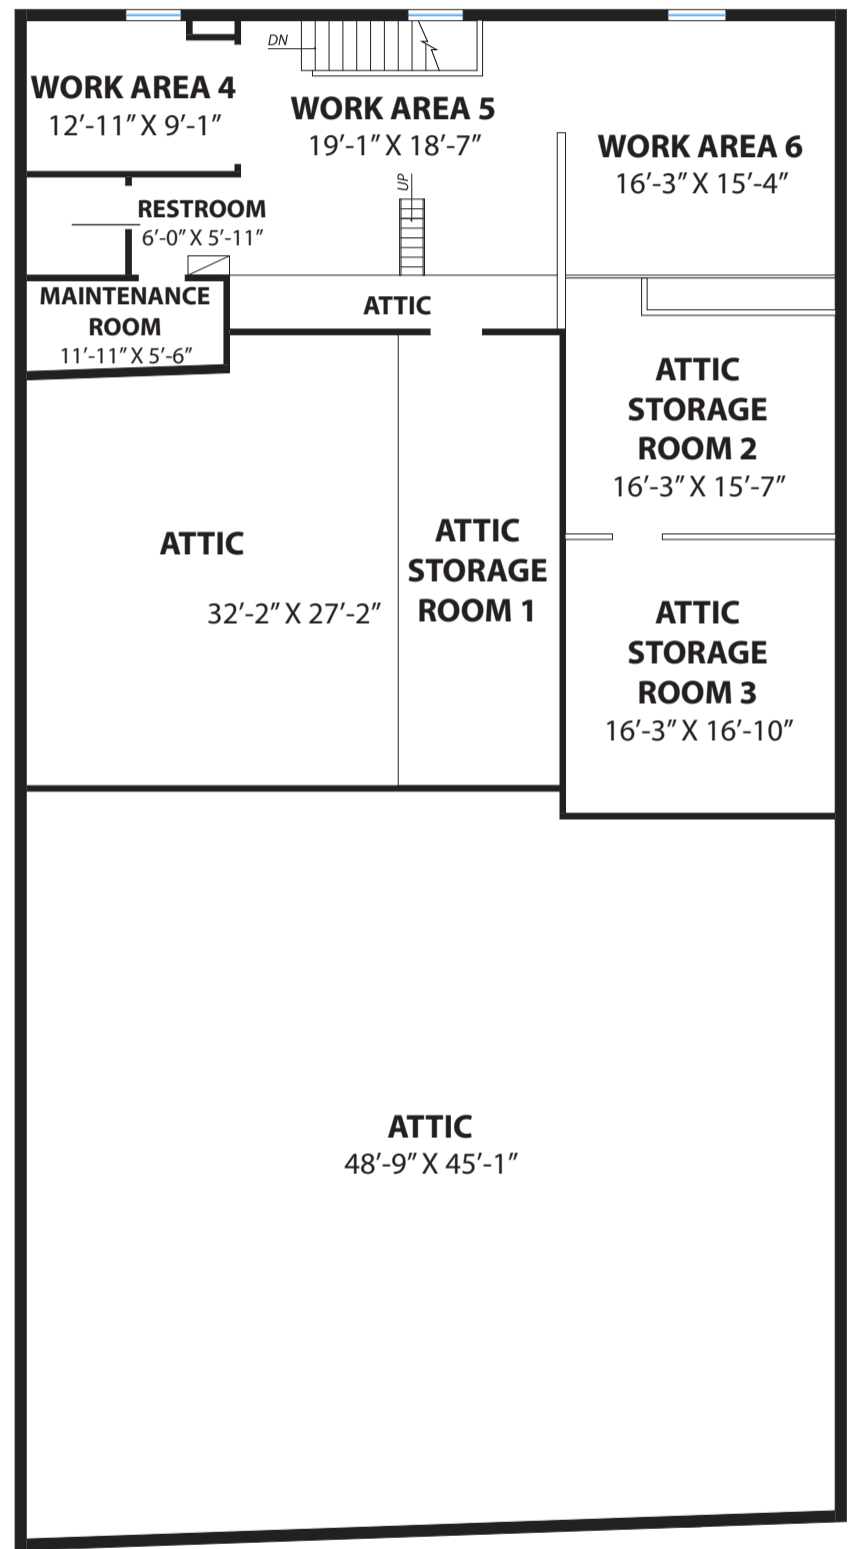

1039 EL CAMINO REAL

MENLO PARK

PROPERTY SQ FT INFORMATION

MEASUREMENTS CALCULATED TO THE INTERIOR WALLS

USABLE SPACE: ~5214 SQ FT

* Main Level: ~4398 Sq Ft

* Upper Level: ~816 Sq Ft

MAIN LEVEL

UPPER LEVEL