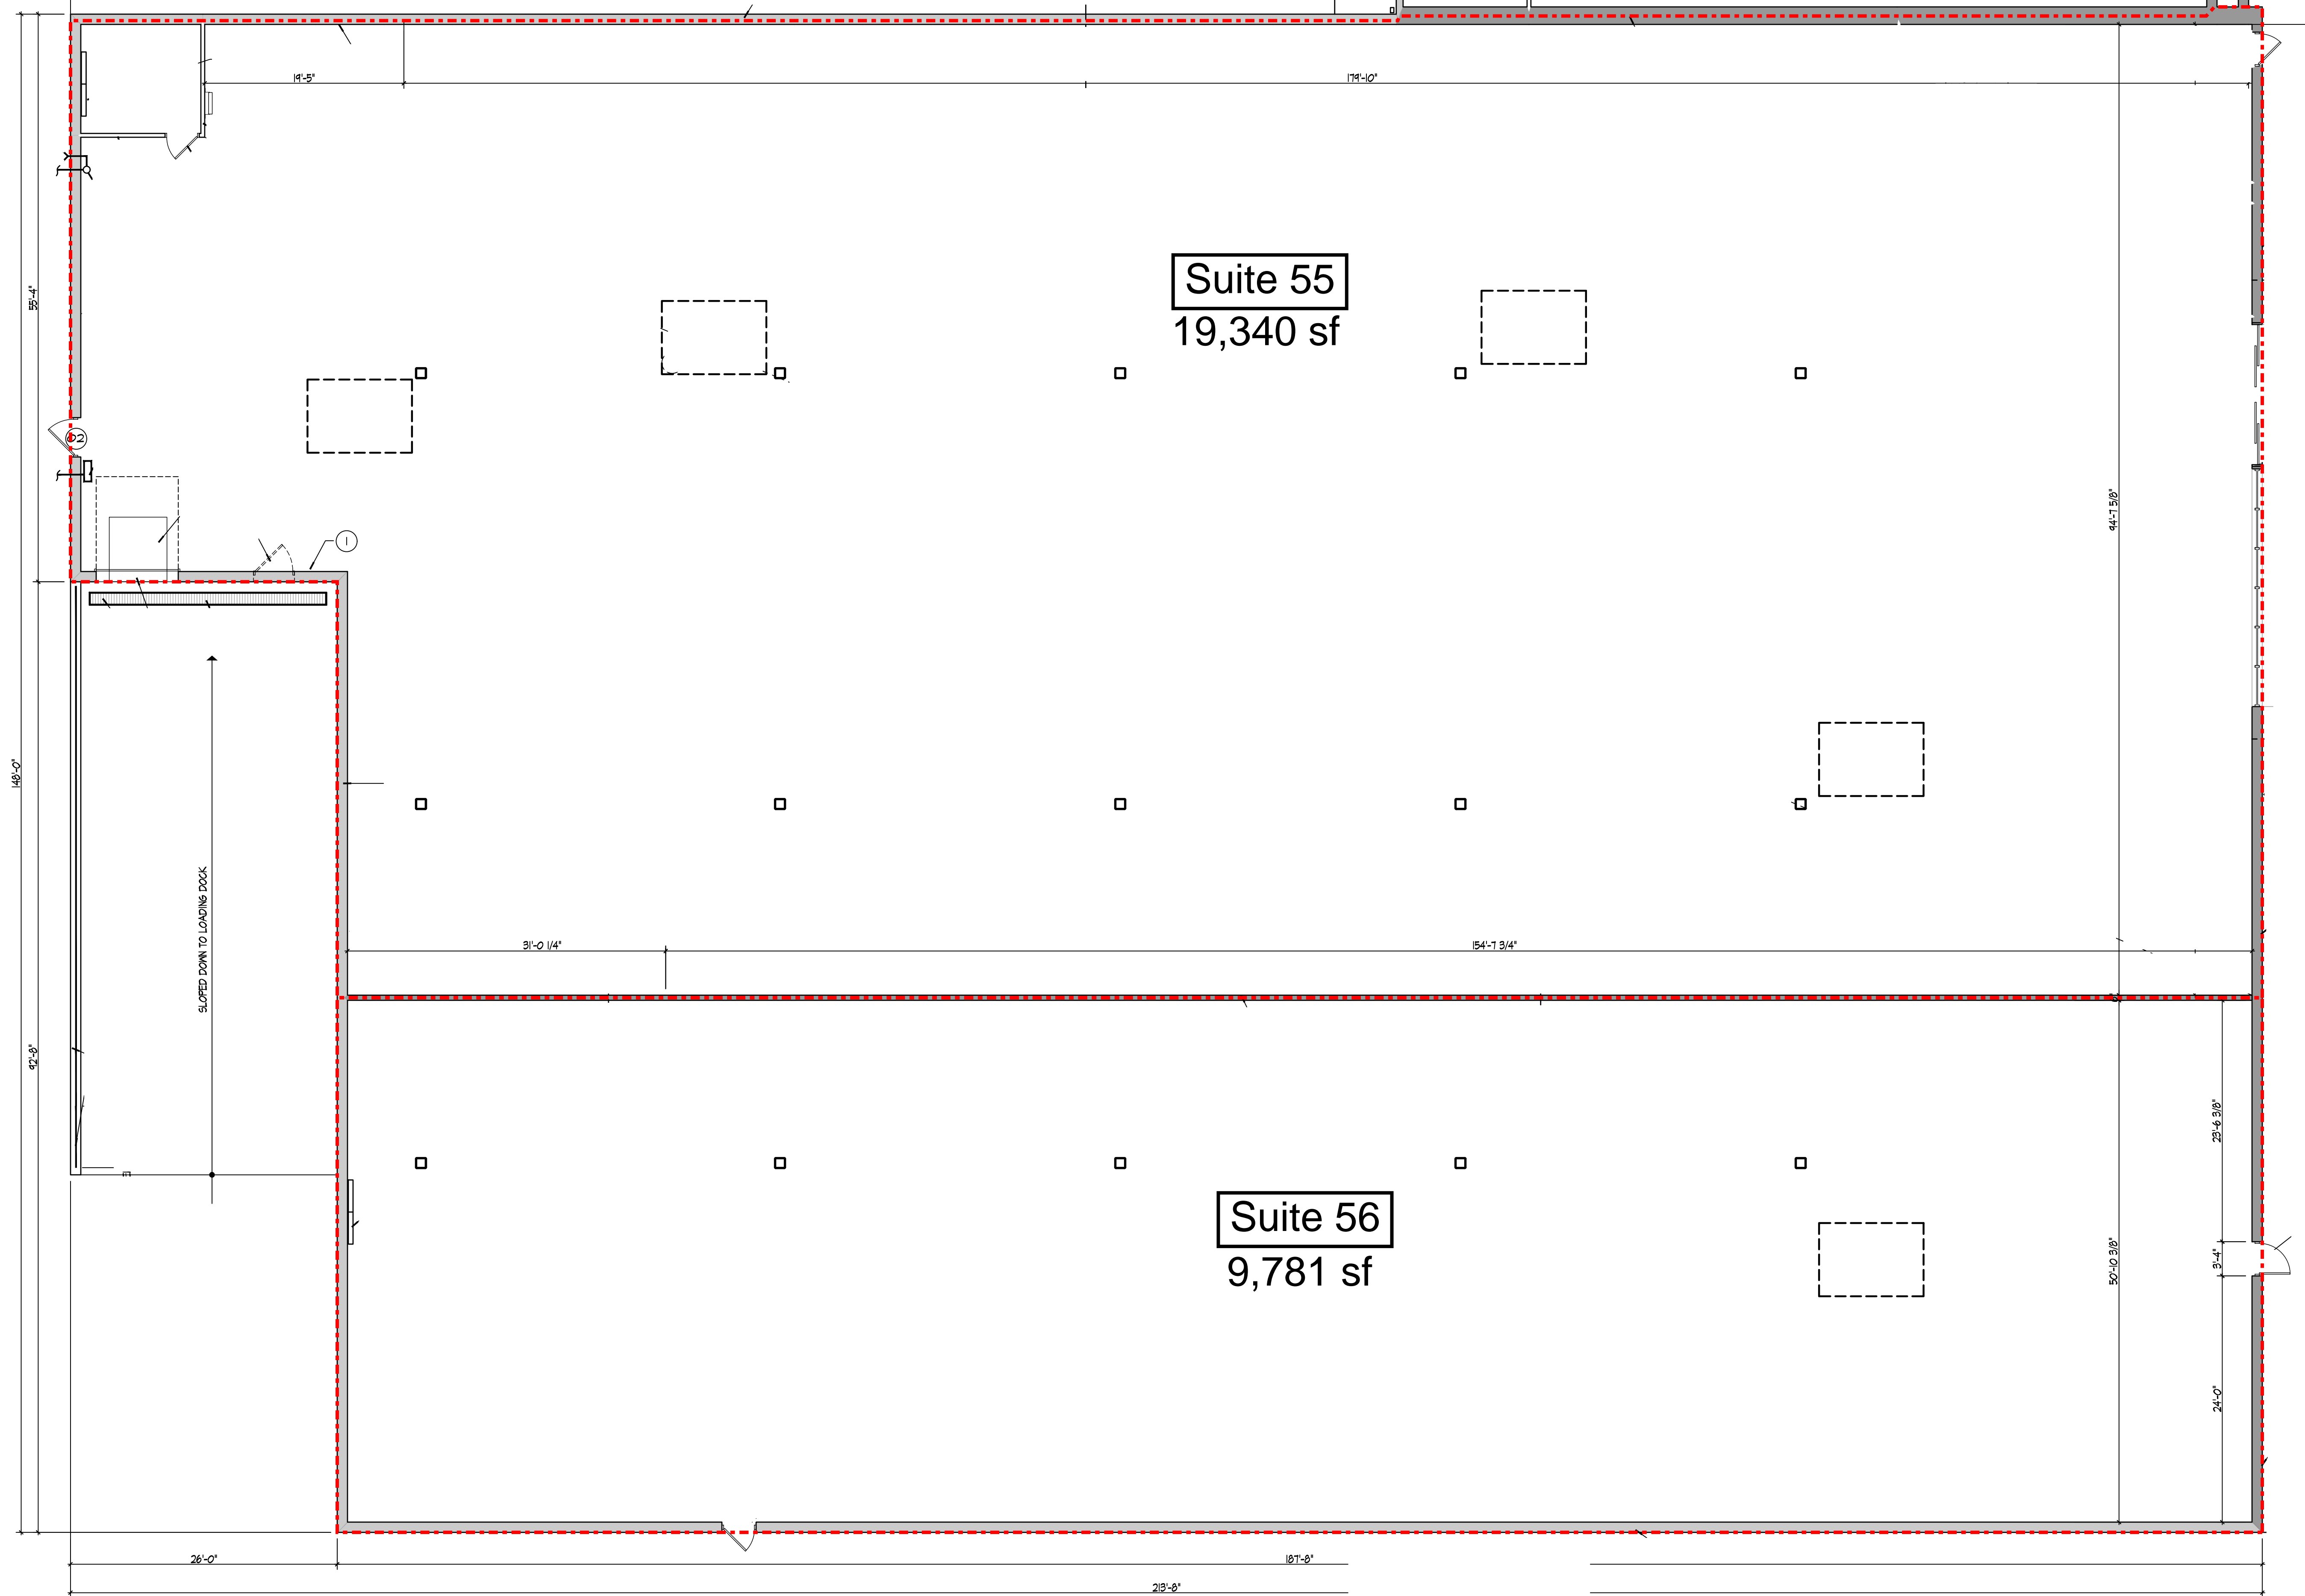

Suite 55
19,340 sf

Suite 56
9,781 sf

SLIPED DOWN TO LOADING DOCK

Suite 55
19,340 sf

Suite 56
9,781 sf

SLIPED DOWN TO LOADING DOCK