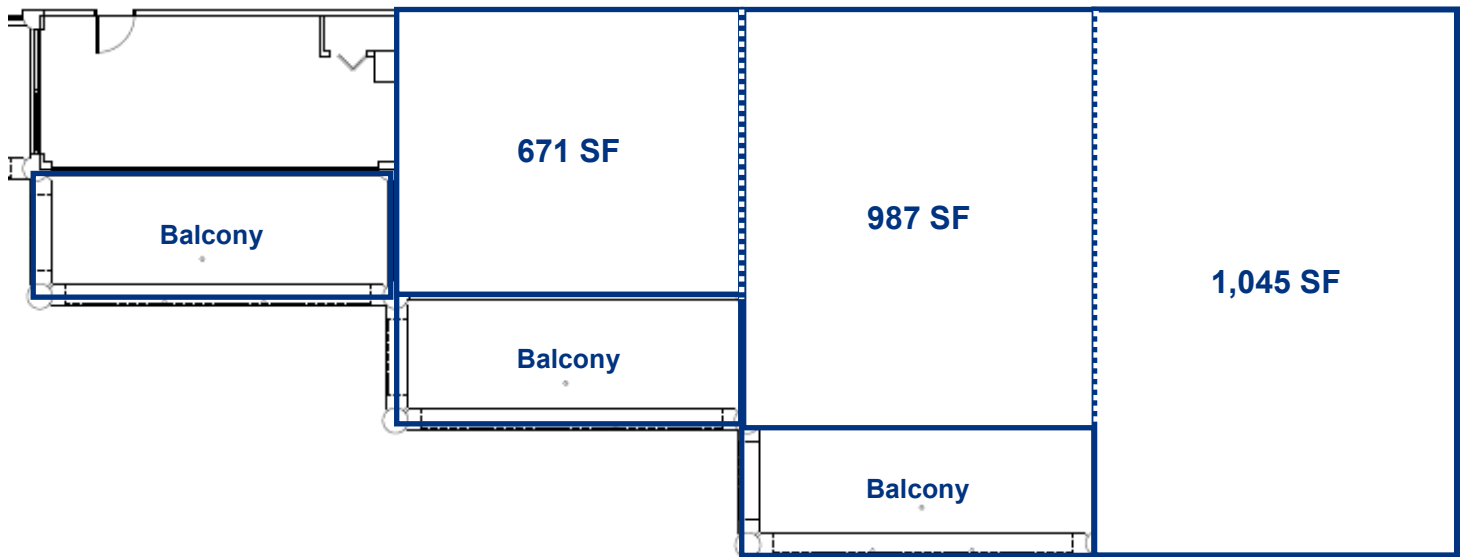

Leased & Managed By:

ARI-EL

**29355 Northwestern Hwy., Southfield, MI 48034
Suite 307**

**2,703
SF**

Location Overview

www.ari-el.com

29355 Northwestern Hwy., Suite 301, Southfield, MI 48034

248-557-3800