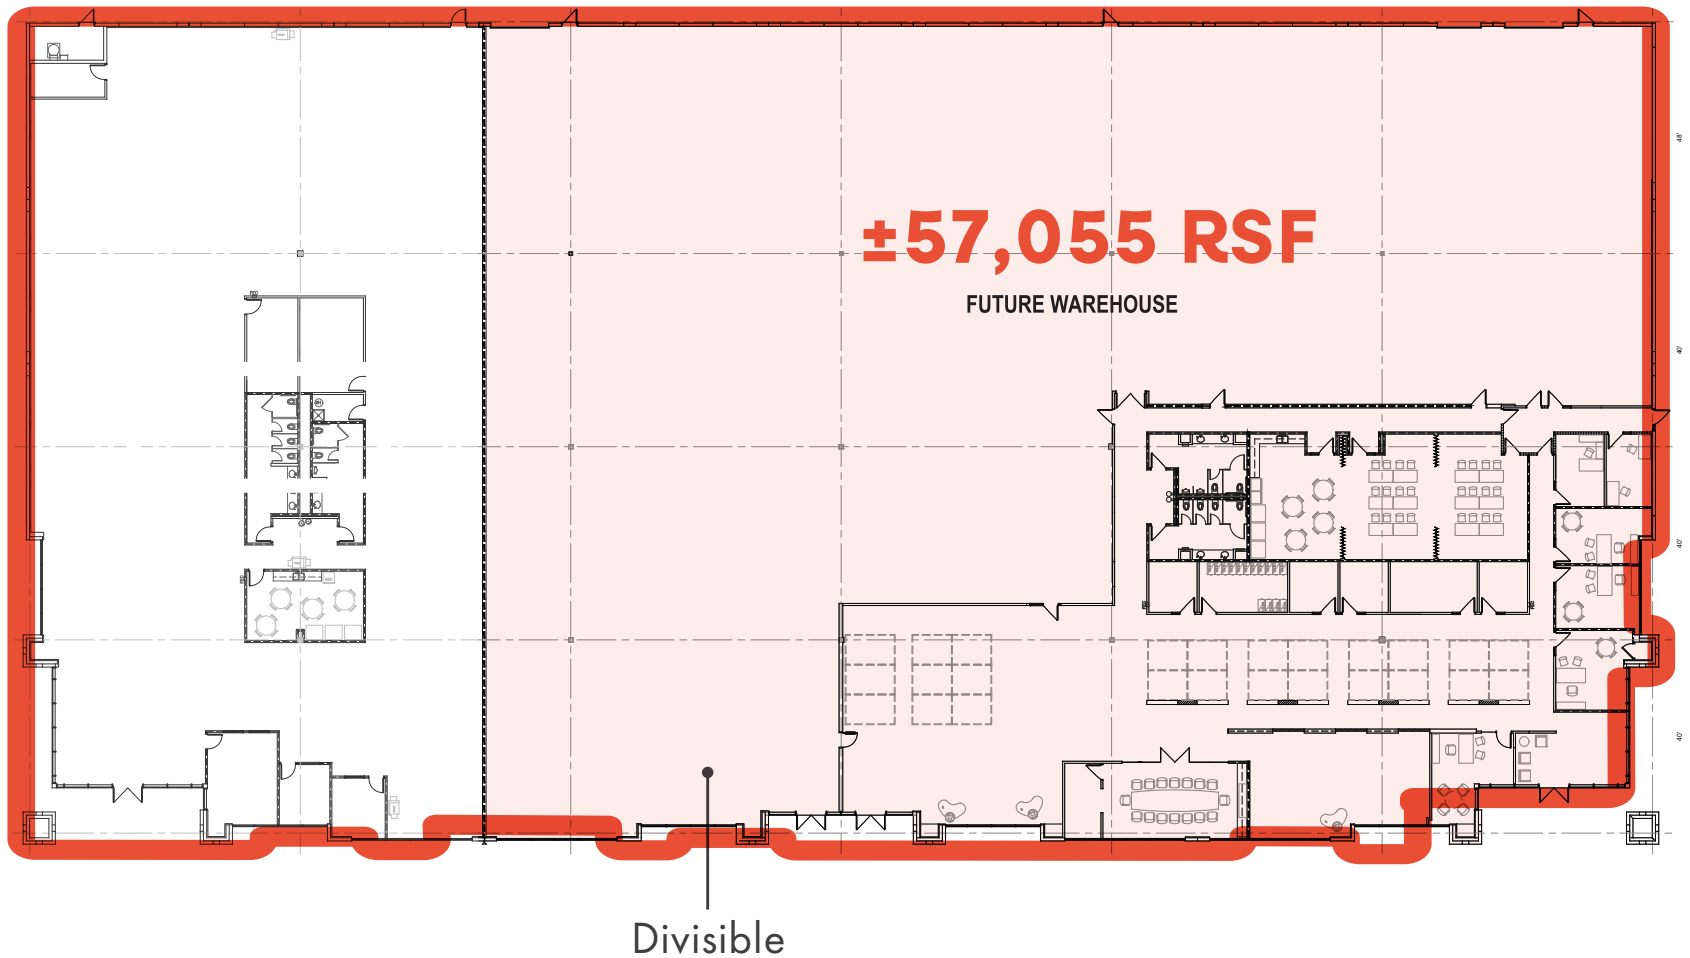

# QUATTRO

4320 E COTTON CENTER BLVD  
PHOENIX, AZ 85040

**COPPOLA • CHENEY**  
EST. 1984

*a team within:*

**LEE & ASSOCIATES**  
COMMERCIAL REAL ESTATE SERVICES

**ANDREW CHENEY**  
CCIM, CRE, SIOR  
acheney@leearizona.com  
602.954.3769