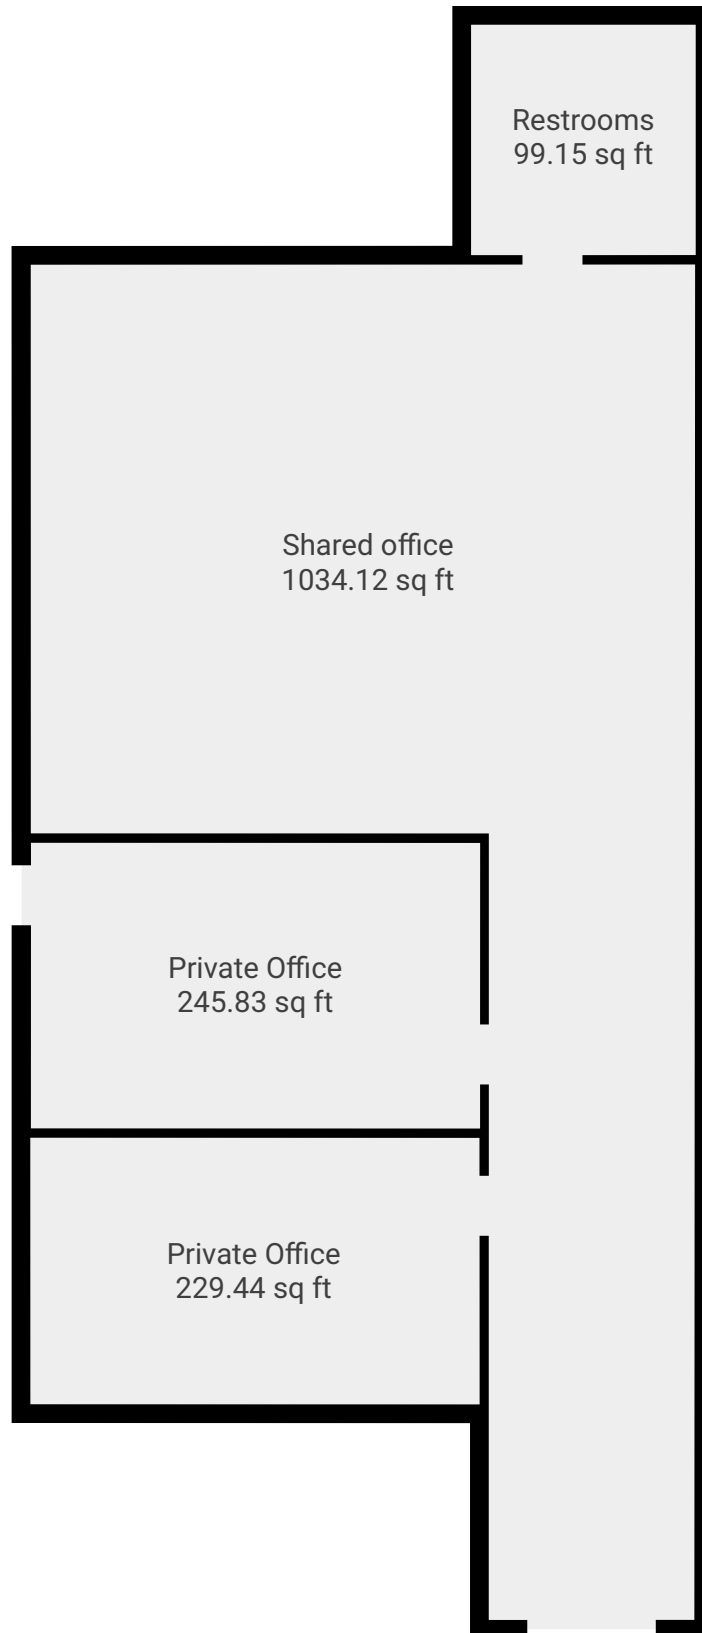

# 1102 Suite A

TOTAL AREA: 1803.36 sq ft • LIVING AREA: 1803.36 sq ft • FLOORS: 1 • ROOMS: 4

## ▼ Ground Floor

TOTAL AREA: 1803.36 sq ft • LIVING AREA: 1803.36 sq ft • ROOMS: 4

THIS FLOOR PLAN IS PROVIDED WITHOUT WARRANTY OF ANY KIND. SENSOPIA DISCLAIMS ANY WARRANTY INCLUDING, WITHOUT LIMITATION, SATISFACTORY QUALITY OR ACCURACY OF DIMENSIONS. 1