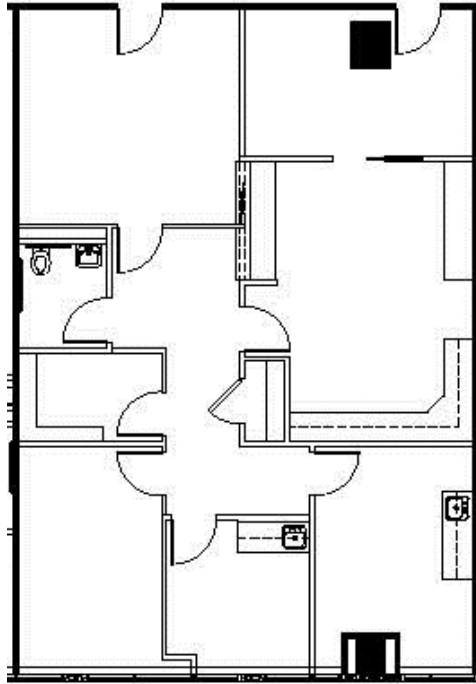

FOR LEASE

SUITE FEATURES

- 2 Exam Rooms with Sinks
- 2 Offices
- Restroom
- Storage

1,634 RSF

**MEMORIAL
HERMANN**

Memorial City MP3 | Suites 440

915 Gessner, Houston, TX 77024

BUILDING FEATURES