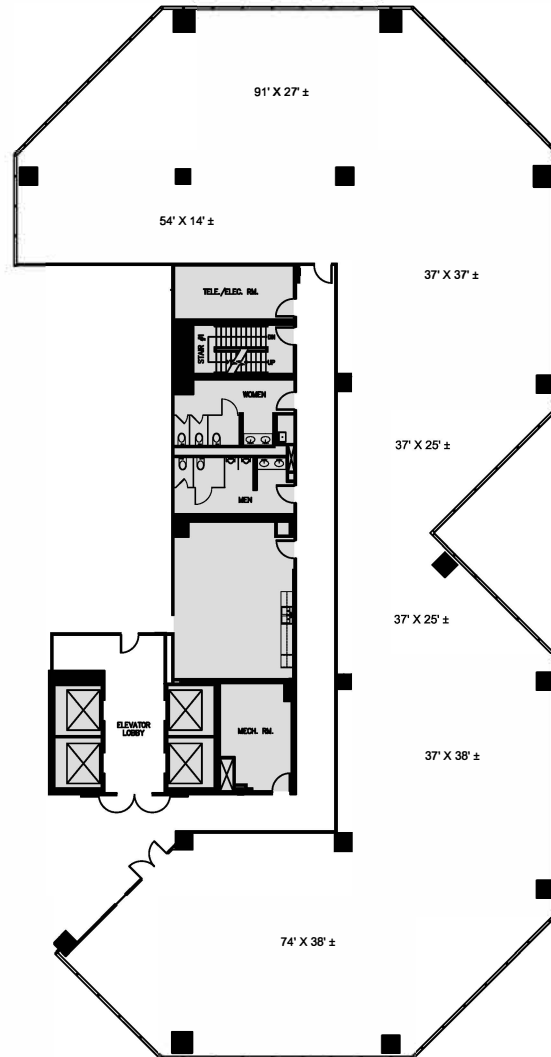

# URBAN TOWERS

SUITE 1275E - 11,095 RSF