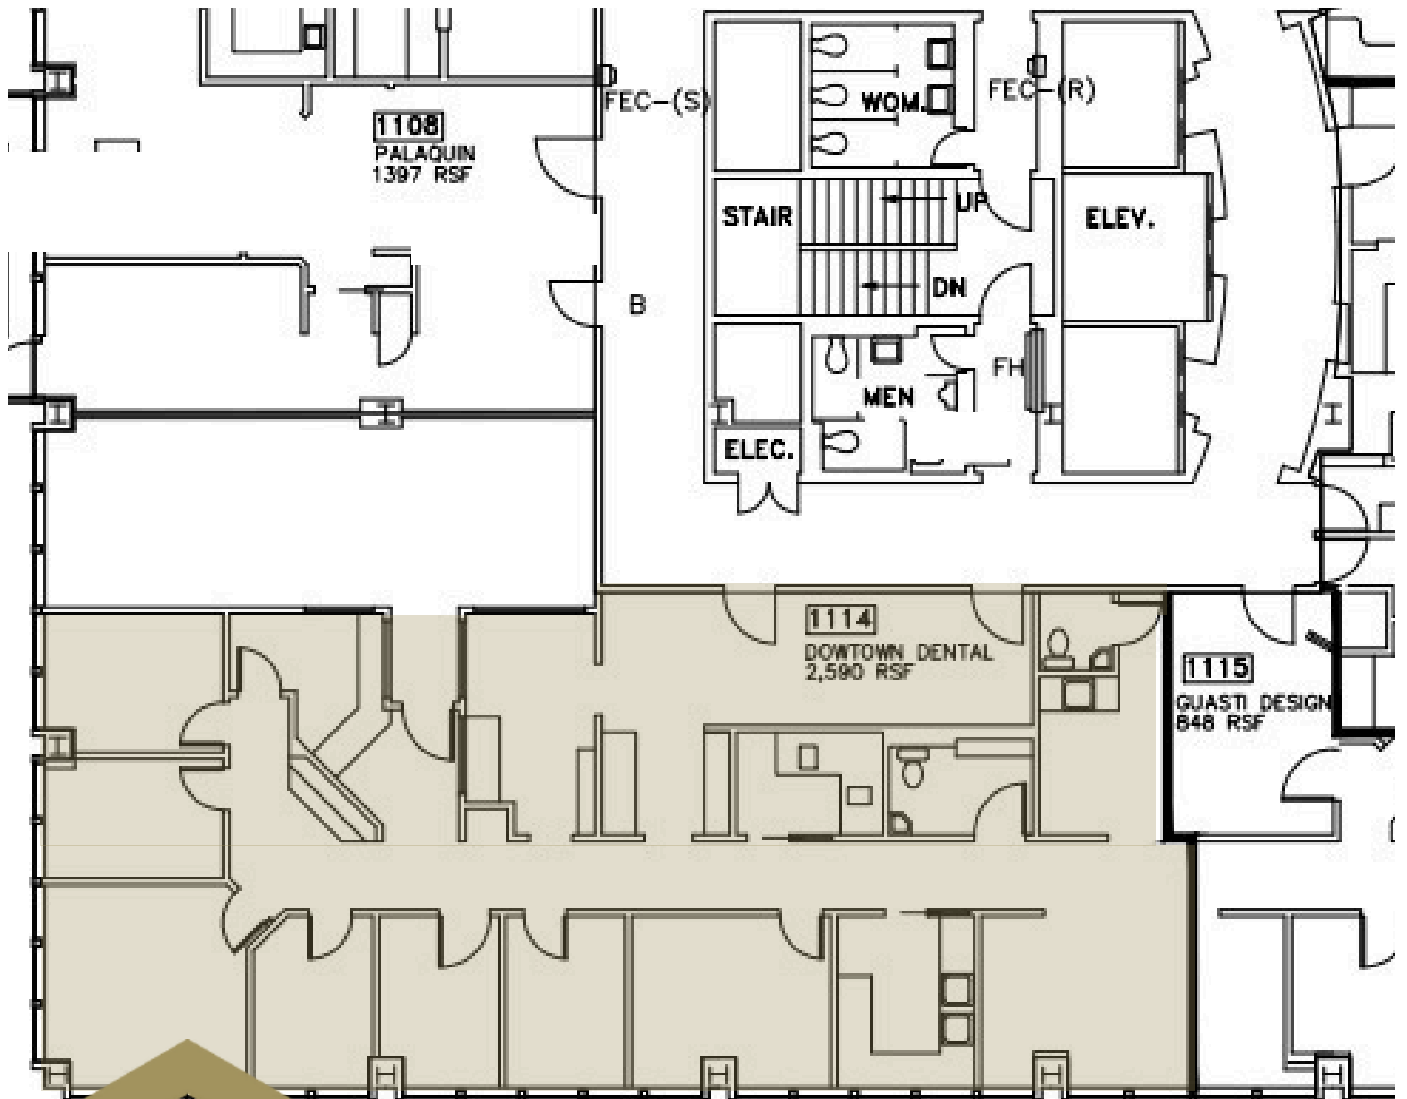

511 BUILDING

511 SW 10TH AVENUE | PORTLAND, OR

SUITE 1114: 2,590 RSF

FOR LEASING INFORMATION:

CARTER BEYL

Licensed in Oregon

503.522.2280

Carter@menasheproperties.com