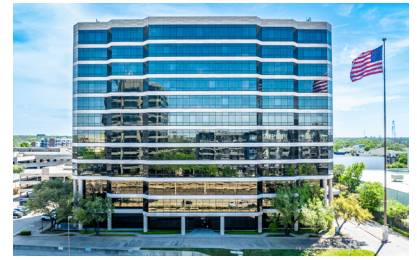

# UPTOWN TOWER

4144 NORTH CENTRAL EXPY, DALLAS, TEXAS 75204

SUITE 534 - 1,163 RSF

**Erik Blais**  
972.776.7150  
eblais@bradford.com

**Richmond Collinsworth**  
972.776.7041  
rcollinsworth@bradford.com

**Bradford Commercial Real Estate Services**  
www.bradford.com