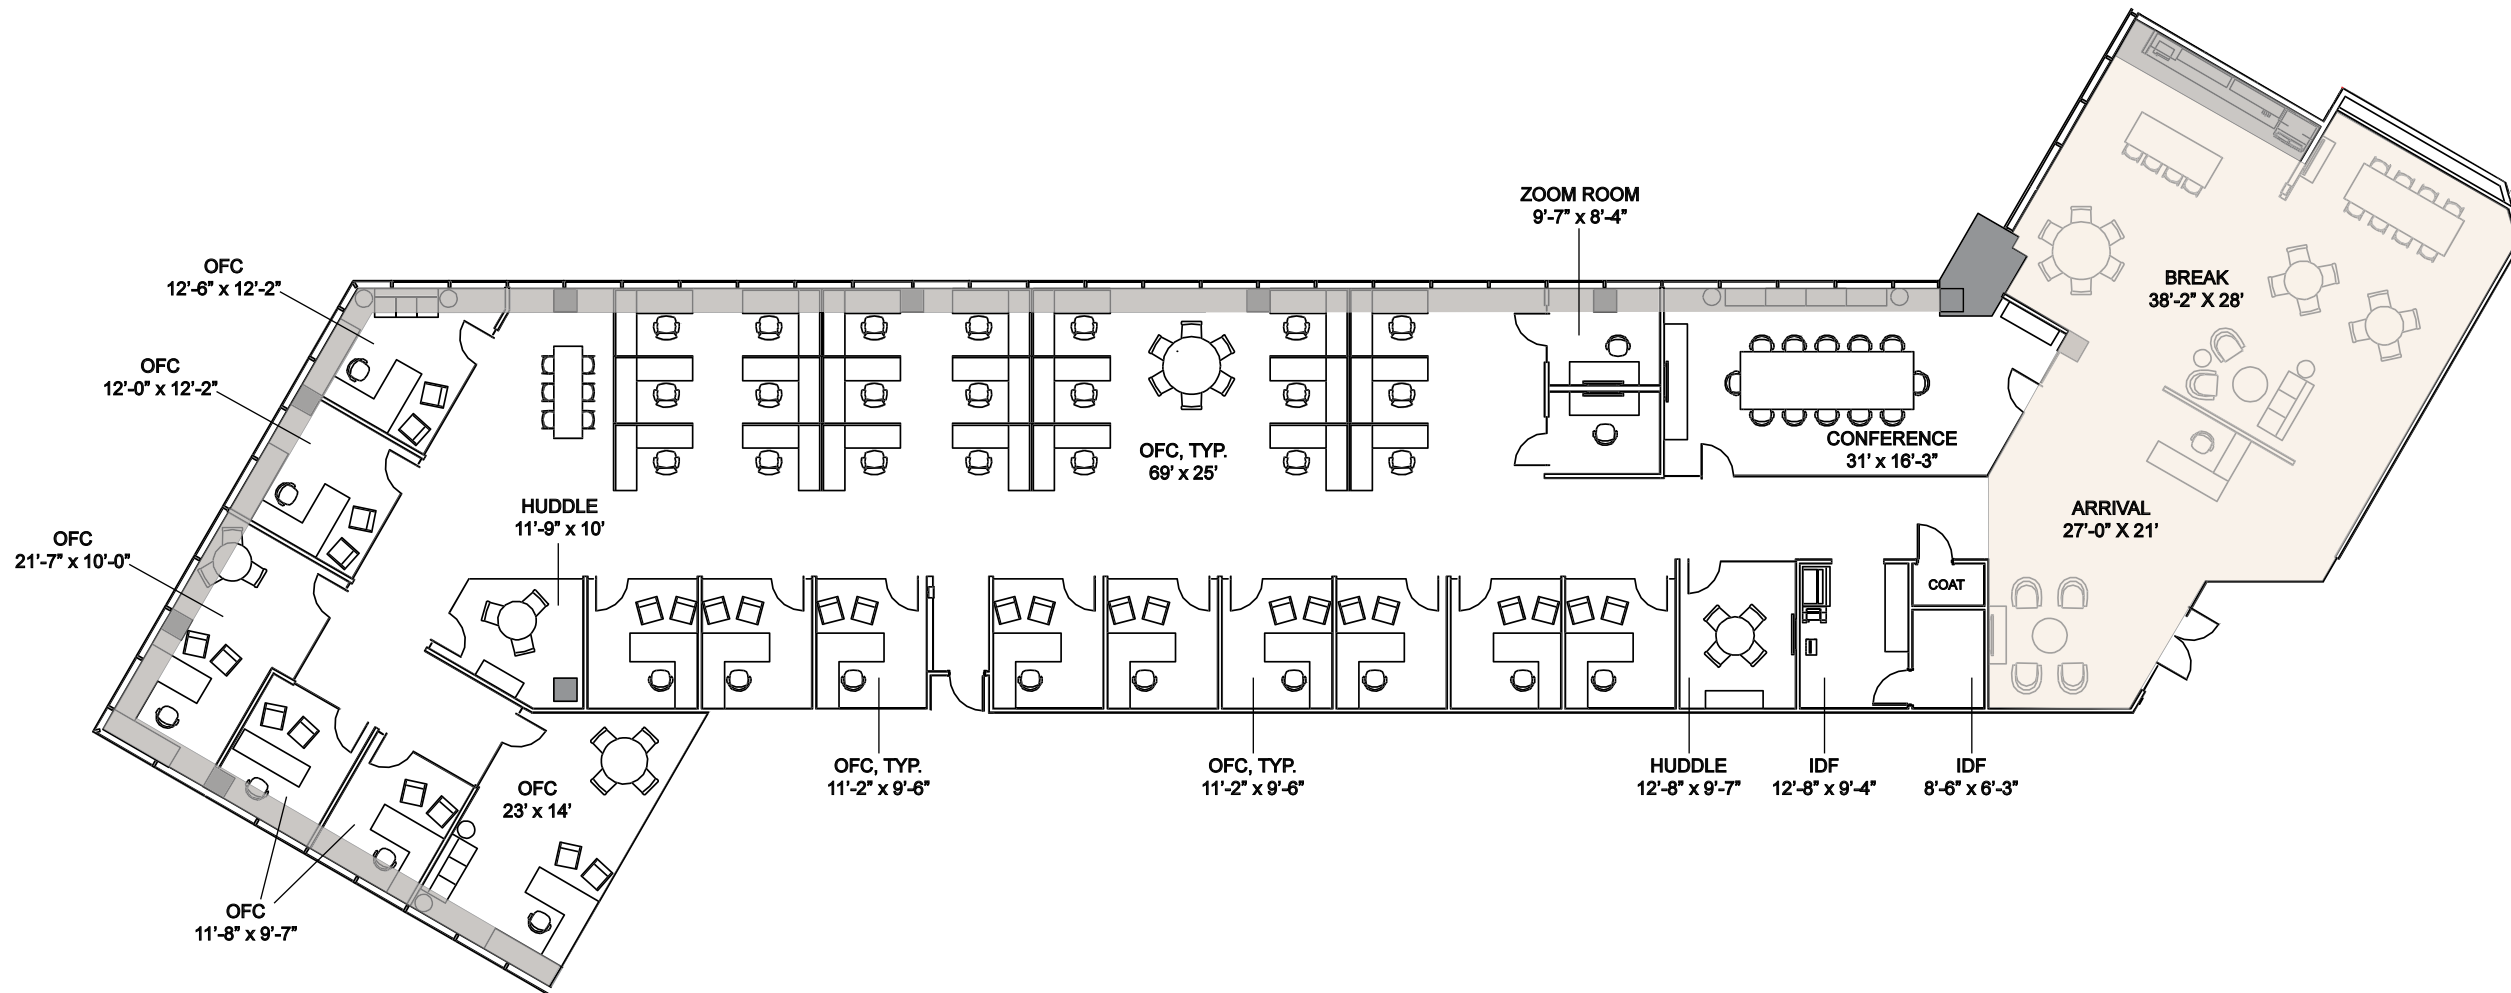

FLOOR 5, SUITE 520

- DRYWALL CEILING
- ACOUSTICAL CEILING TILE
- EXPOSED STRUCTURE

POLISHED CONCRETE

BASE - TARKETT - BURNT UMBER

OPEN AREA CARPET - SHAW CONTRACT - HABITAT TILE: SHADOW

OFFICE & CONF. CARPET - SHAW CONTRACT - INTENTION TILE: INK

PENDANT LIGHT - ALPHABET - BETA 4

SOLID SURFACE - WILSONART - HAIDA

BACK SPLASH - STUDIO ELEMENTS - BASIC EVO WHITE 2X8

OFFICE FRONTS

UPPER CABS - BEIGE WOOD
LOWER CABS- STEEL MESH

PAINT - BENJAMIN MOORE - SUPER WHITE 0C-152