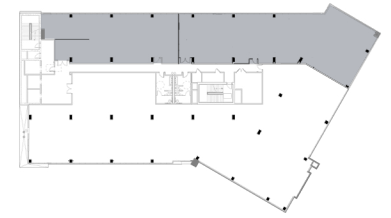

PANORAMA
TOWER

Floor 9

SUITE B & C - 7,854 RSF

Charley Leavitt

704 634 8254

charley.leavitt@streamrealty.com

Grant Keyes

980 378 1521

grant.keyes@streamrealty.com

PROGRAM FEATURES

7 PRIVATE OFFICES

1 LARGE CONFERENCE ROOM

2 SMALL CONFERENCE ROOM

OPEN WORKSPACE (42 SEATS - 5'X5')

3 PHONE ROOMS

BREAKROOM

IT/COPY

COLLAB/LOUNGE SPACE