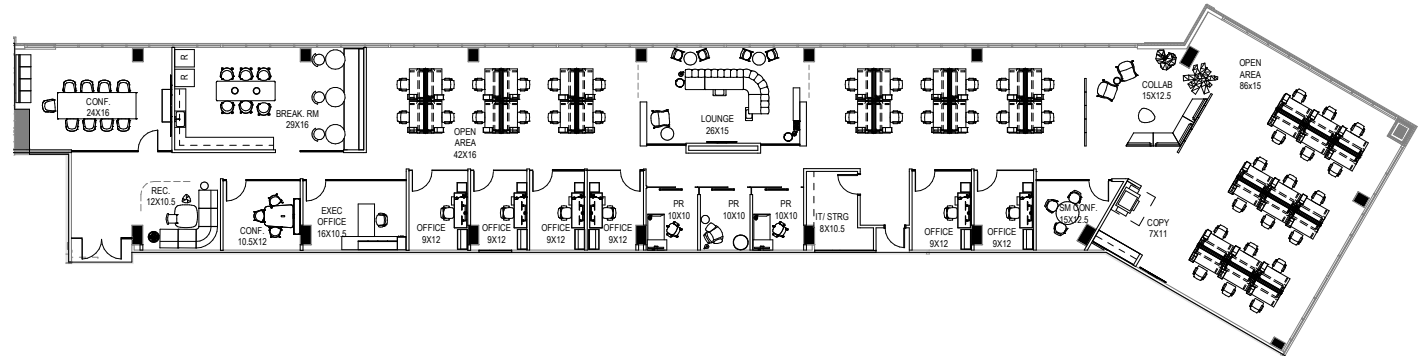

PANORAMA
TOWER

Floor 9

SUITE B & C - 7,854 RSF

Charley Leavitt

704 634 8254

charley.leavitt@streamrealty.com

Grant Keyes

980 378 1521

grant.keyes@streamrealty.com

PROGRAM FEATURES

7 PRIVATE OFFICES

1 LARGE CONFERENCE ROOM

2 SMALL CONFERENCE ROOM

OPEN WORKSPACE (42 SEATS - 5'X5')

3 PHONE ROOMS

BREAKROOM

IT/COPY

COLLAB/LOUNGE SPACE