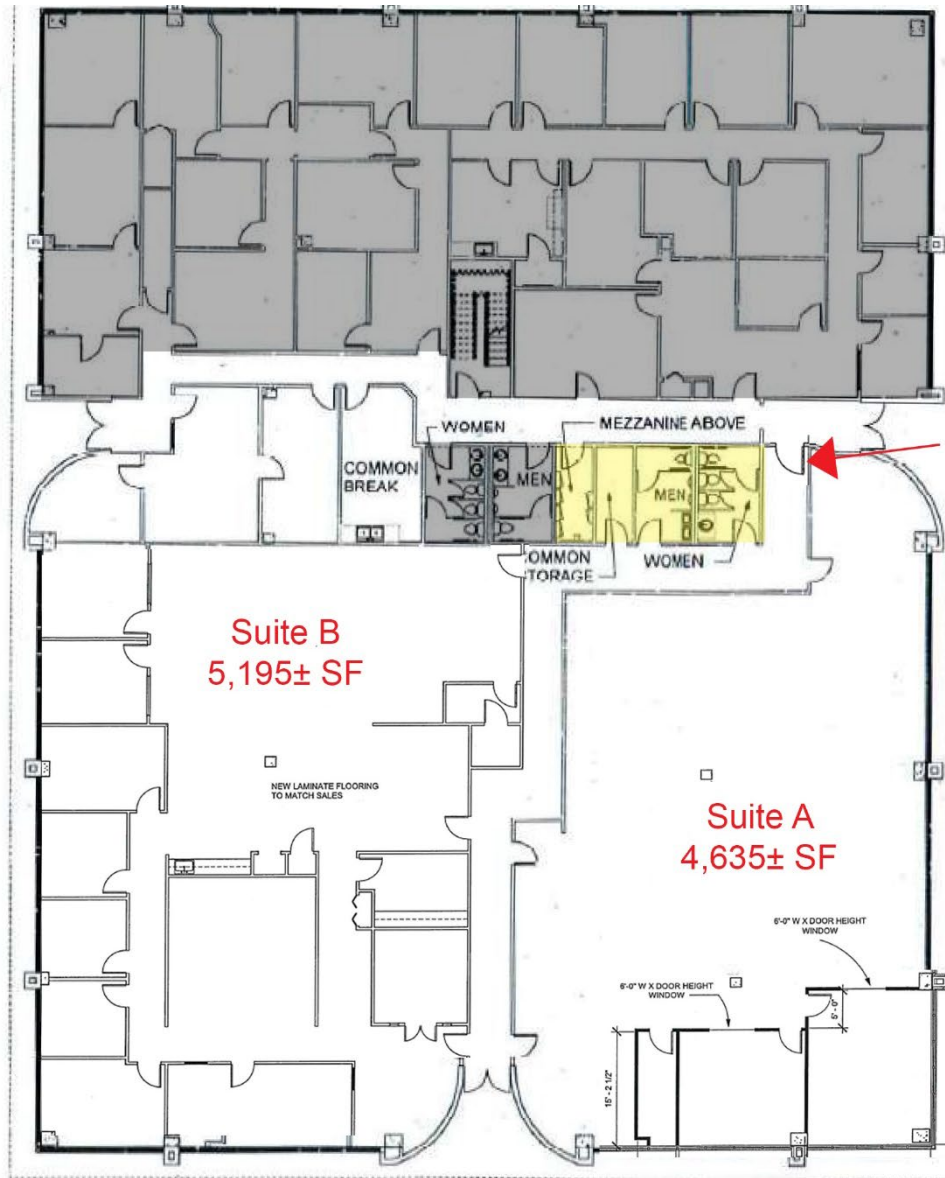

75 CANTON

Professional Park

Limited Time Only!
**On 5-Year lease terms, we will lower the rate to \$12.psf for the entire first year!*
**Inquire for more details*

Building 1343

Add door to seal off common corridor and create a single 9,830± sf space consisting of Suite A and Suite B, and effectively create men's & women's restrooms within premises