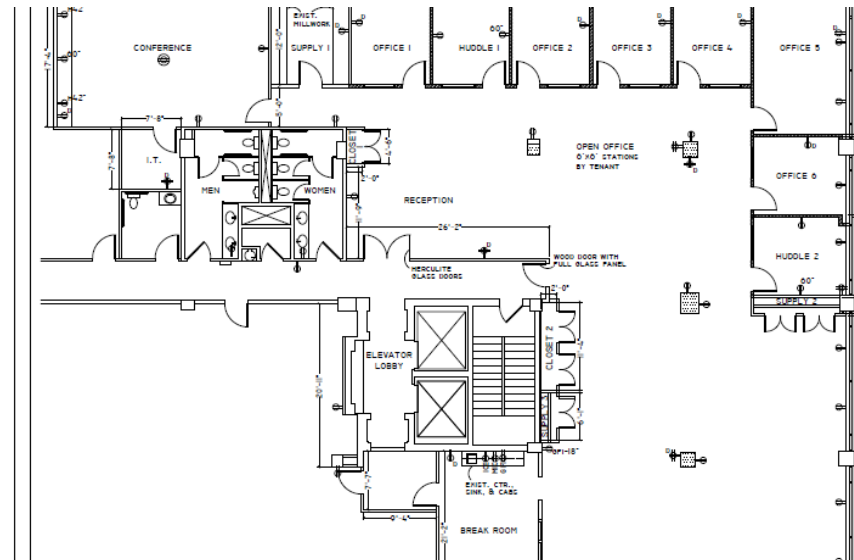

1447 York Road

- 5,806 SF
- Lease Expiration 07/31/2027
- Plug and play
- Furniture available

Adam Ceribelli
+1 410 244 3175
adam.ceribelli@cbre.com