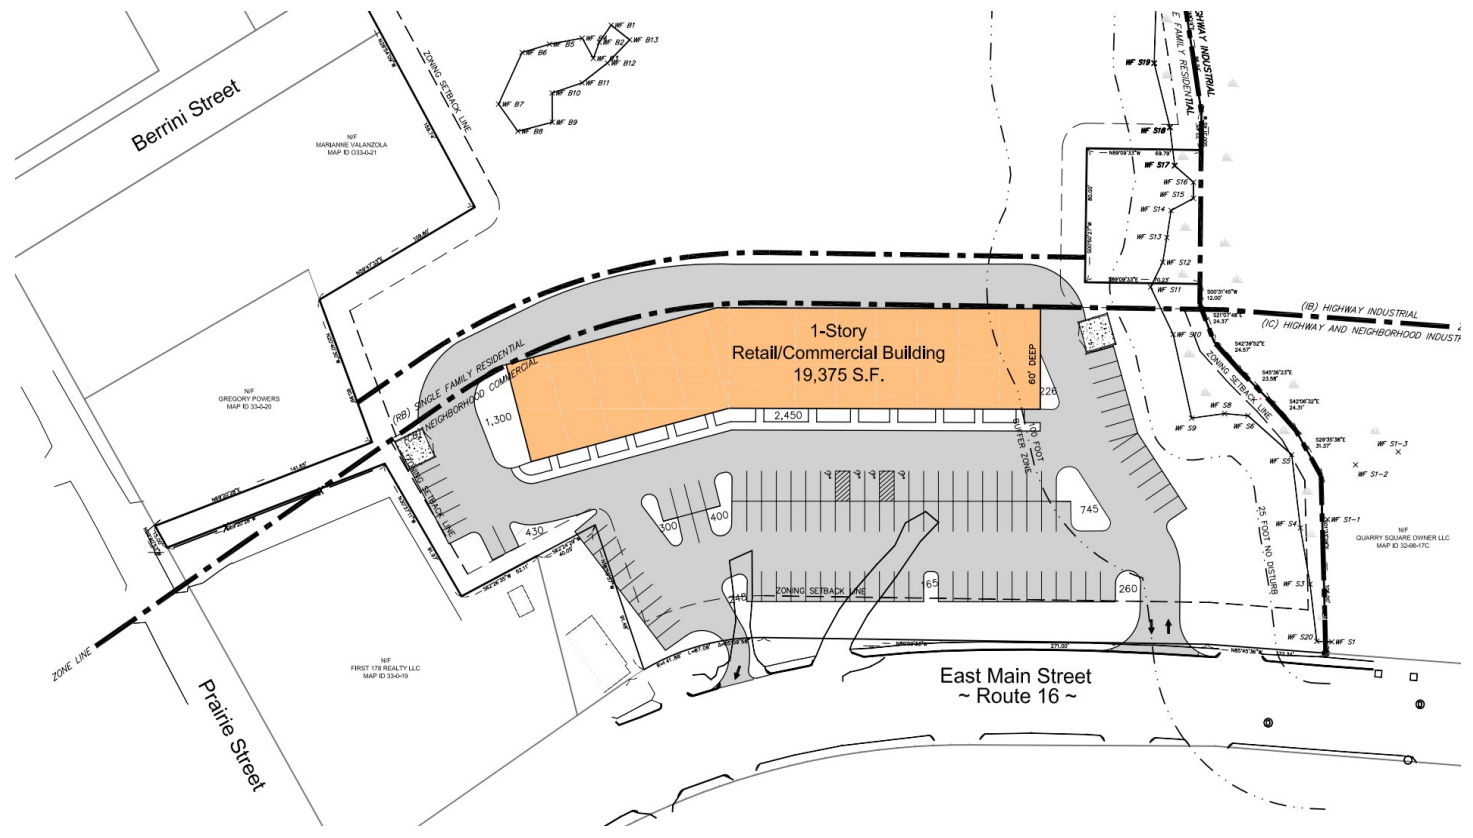

Conceptual Plans