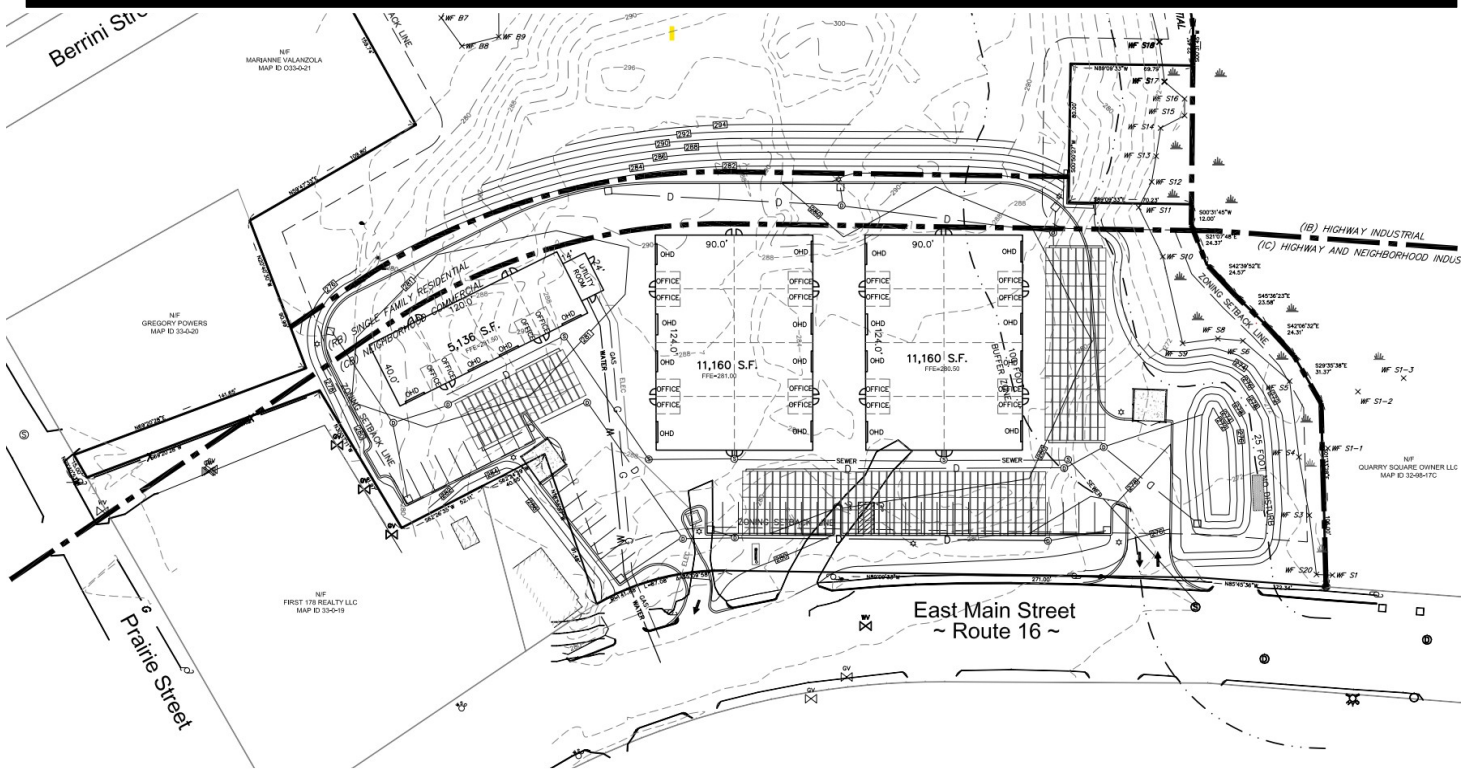

AVAILABLE

6 Parcels of Land for Commercial and Residential Development with a total of 9Acres