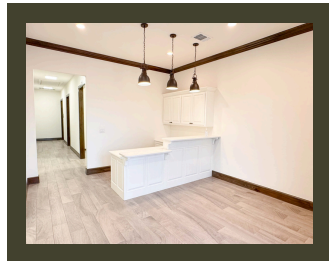

Willows Office Park

1111A Magnolia Ct Suite 205 Moore, OK 73160
405-701-8881

828 EIGHT
TWENTY
EIGHT
REAL ESTATE

Availability:

- Suite 205: 1,274 SF

Rent:

- \$21/SF + CAM

828 EIGHT
TWENTY
EIGHT
REAL ESTATE