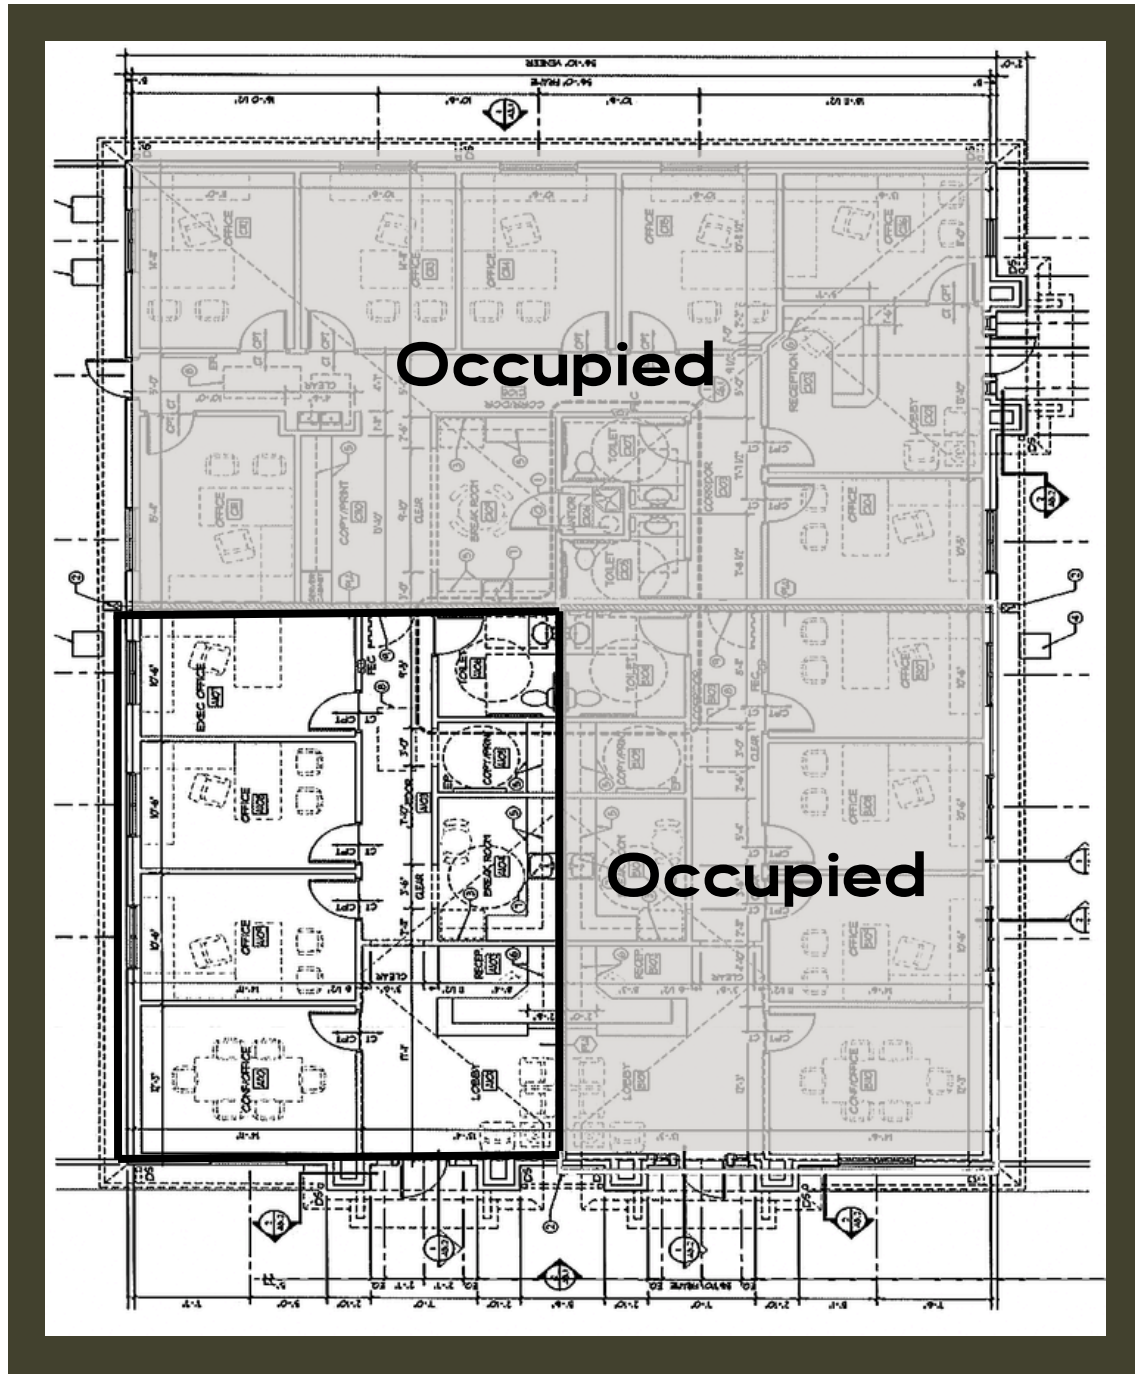

Willows Office Park

1111A Magnolia Ct Suite 205 Moore, OK 73160
405-701-8881

828 EIGHT
TWENTY
EIGHT
REAL ESTATE

Availability:

- Suite 205: 1,274 SF

Rent:

- \$21/SF + CAM

828 EIGHT
TWENTY
EIGHT
REAL ESTATE