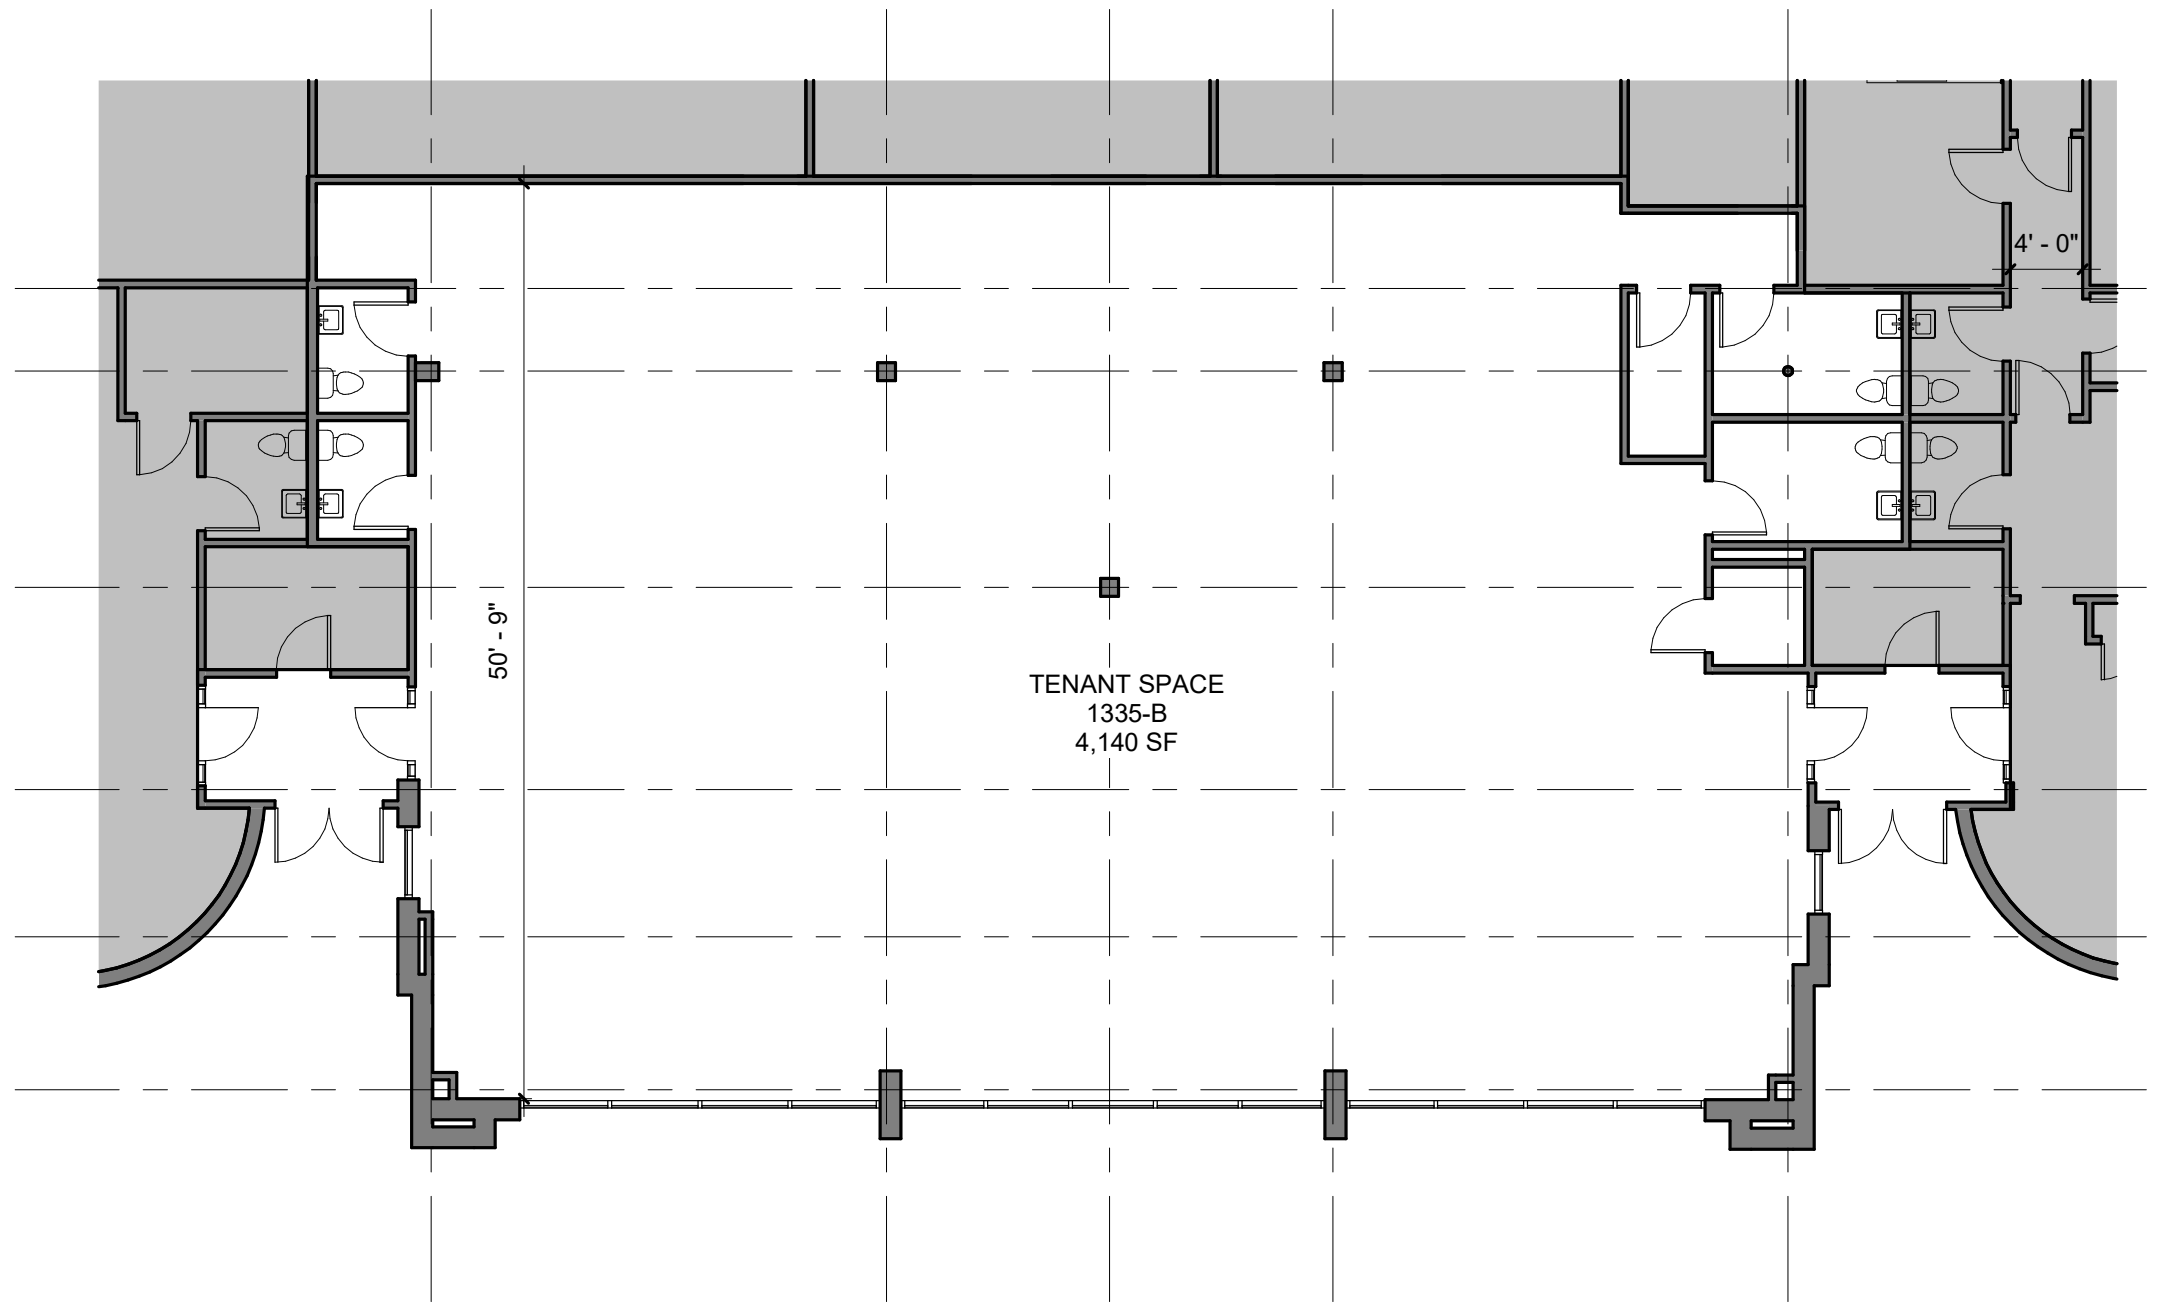

KEY PLAN

1335 Canton Road LEASE PLAN

DATE: 03.13.26
SCALE: 3/32"=1'-0"