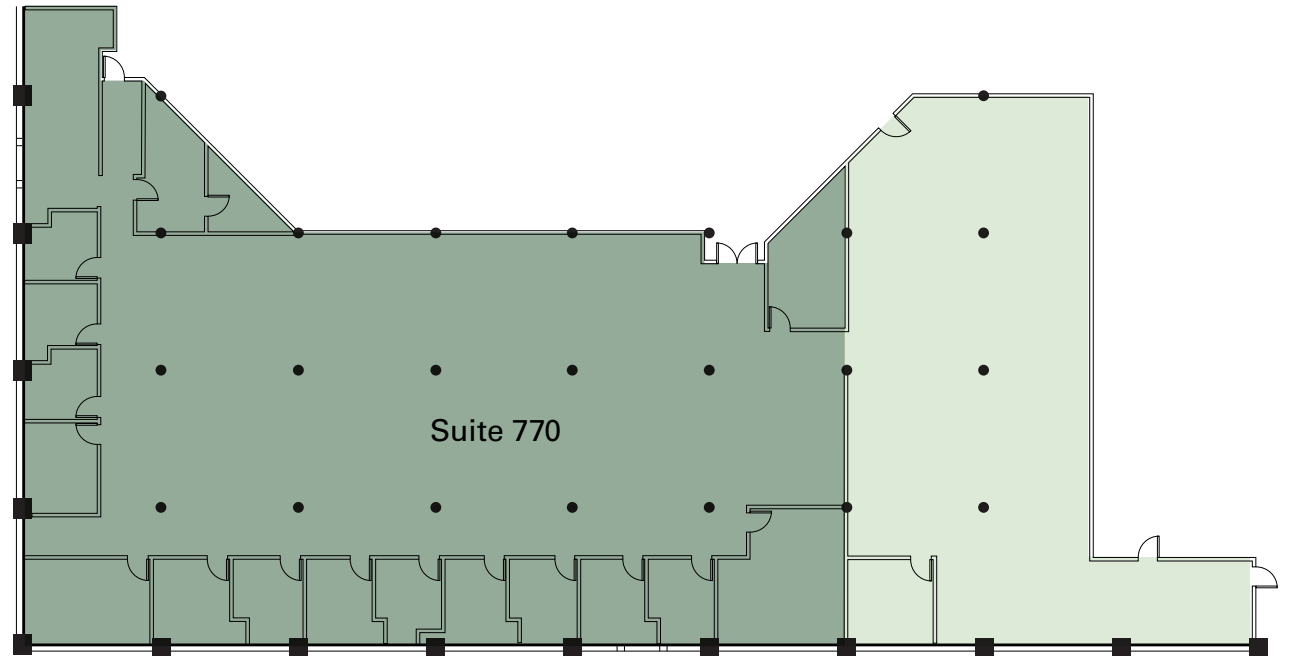

503.972.5535

travis.parrott@nmrk.com

Trozell Benware

Brokerage Services Specialist

971.226.4956

trozell.benware@nmrk.com

NEWMARK

Side A
9,565 SF

Side B
3,664 SF