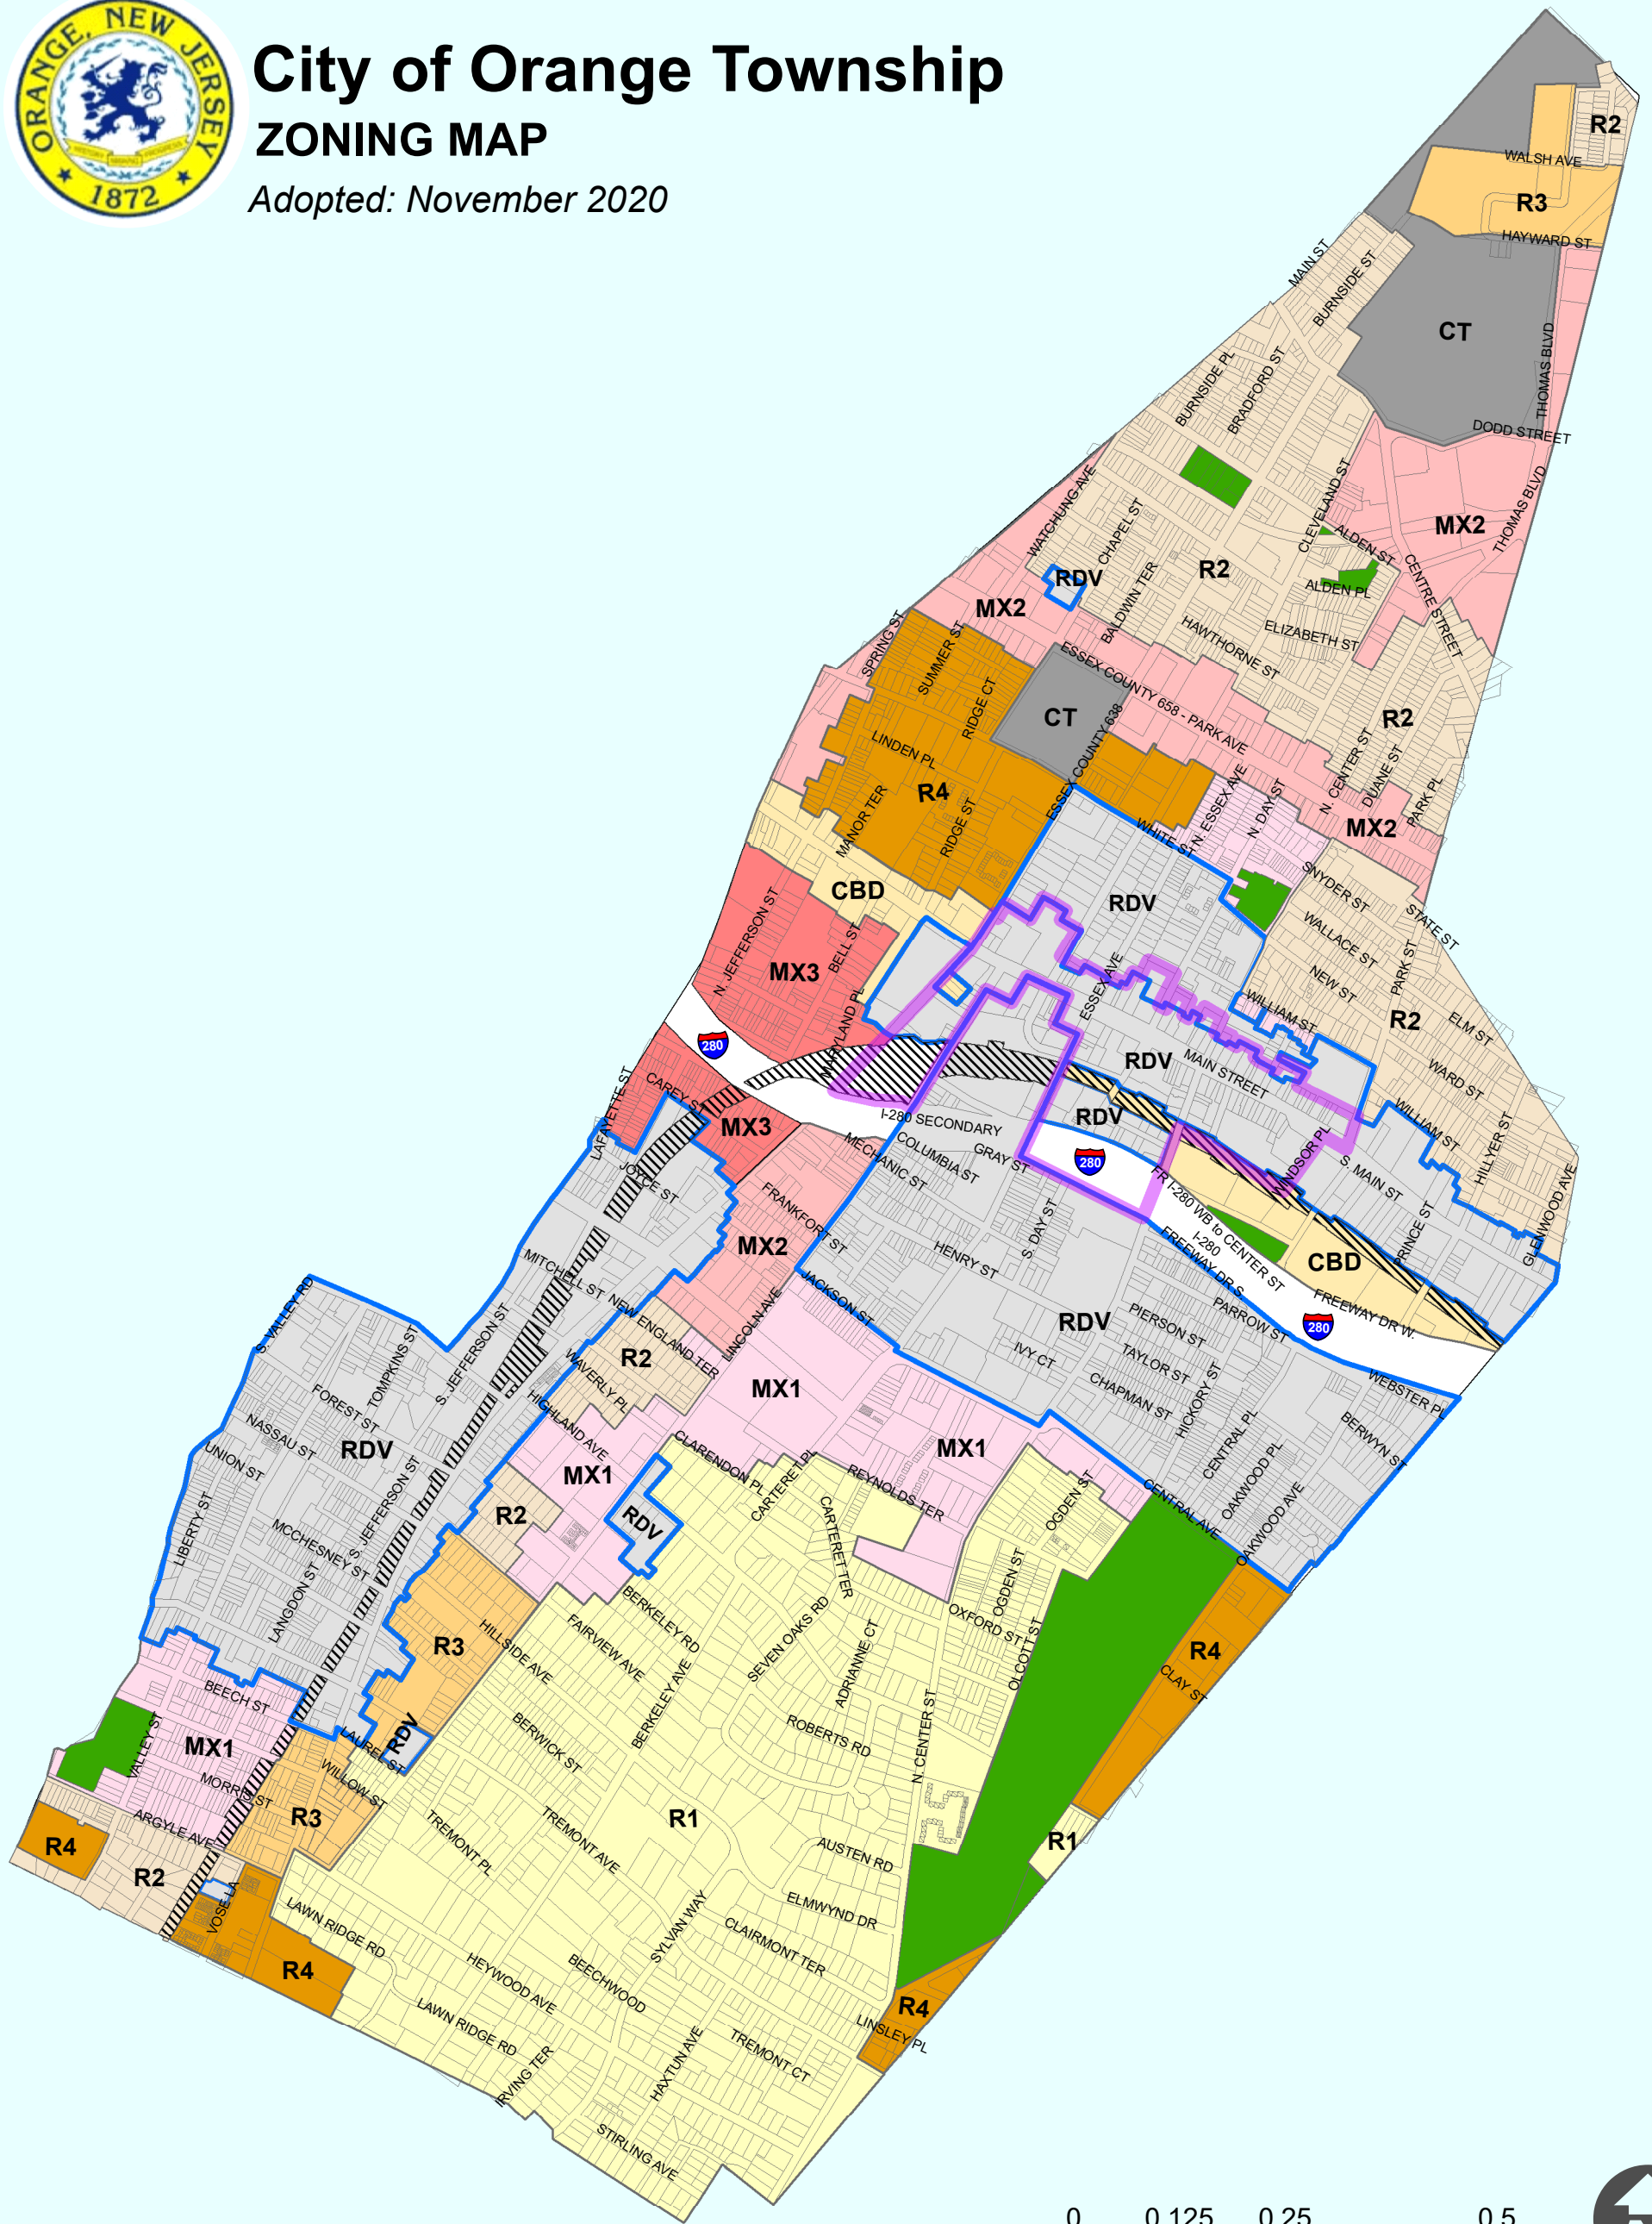

City of Orange Township

ZONING MAP

Adopted: November 2020

Source: NJGIN, City of Orange Township

Legend

- R1 - One-Family Residential
- R2 - Urban One & Two-Family Residential Zone
- R3 - Low Density Multi-Family Residential Zone
- R4 - Medium Density Multi-Family Residential Zone
- MX1 - Mixed-Use Low Density Residential & Neighborhood Commercial Zone
- MX2 - Mixed-Use Medium Density Residential & Commercial Business Zone

- MX3 - Mixed-Use High Density Residential, Commercial, Light Manufacturing
- CBD - Central Business District
- CT - Cemetery
- RDV - Redevelopment Areas
- Parks & Open Space
- TVO - Transit Village Overlay
- NJ Transit M&E Line ROW