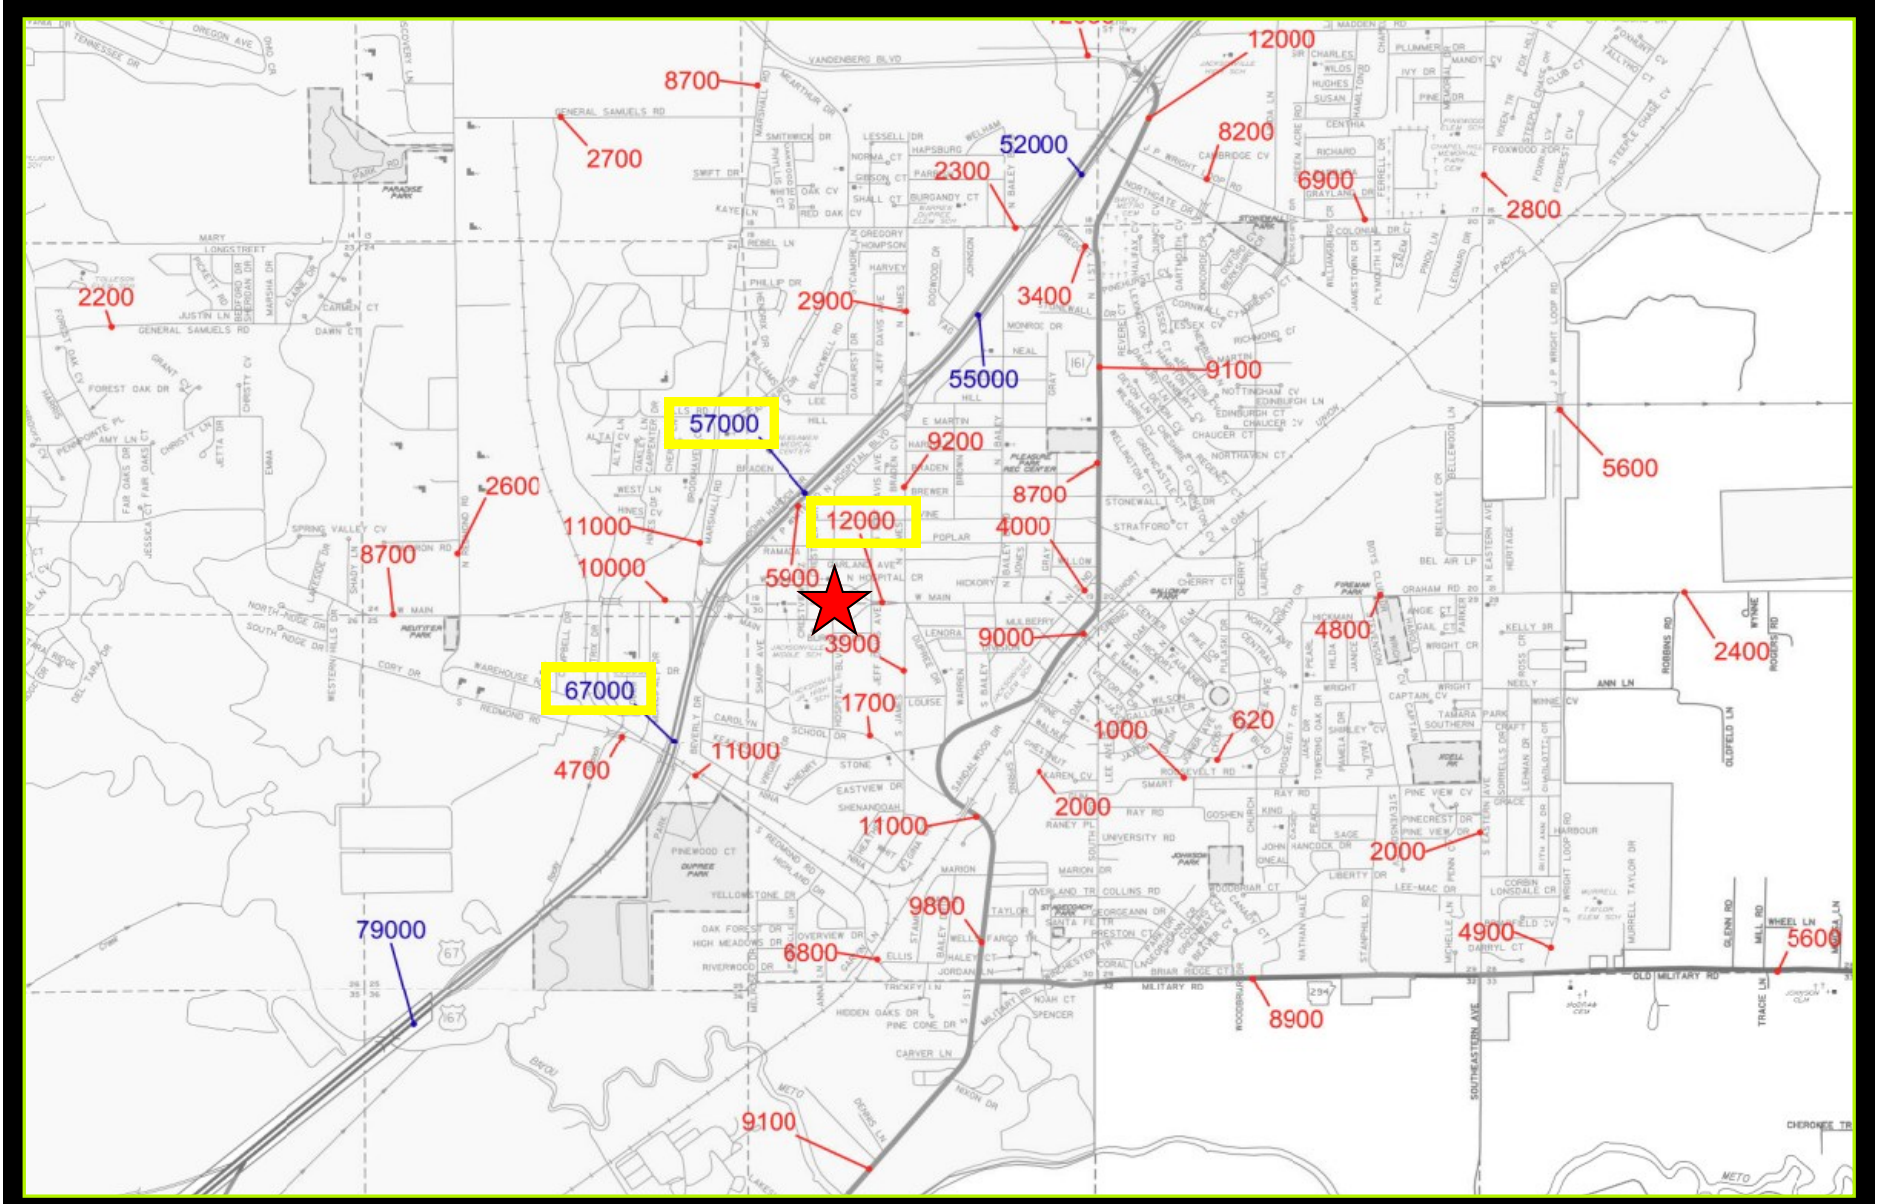

Property Location:

# 1010 W MAIN ST. - JACKSONVILLE, AR 72076

## 2022 DAILY ESTIMATED TRAFFIC MAP