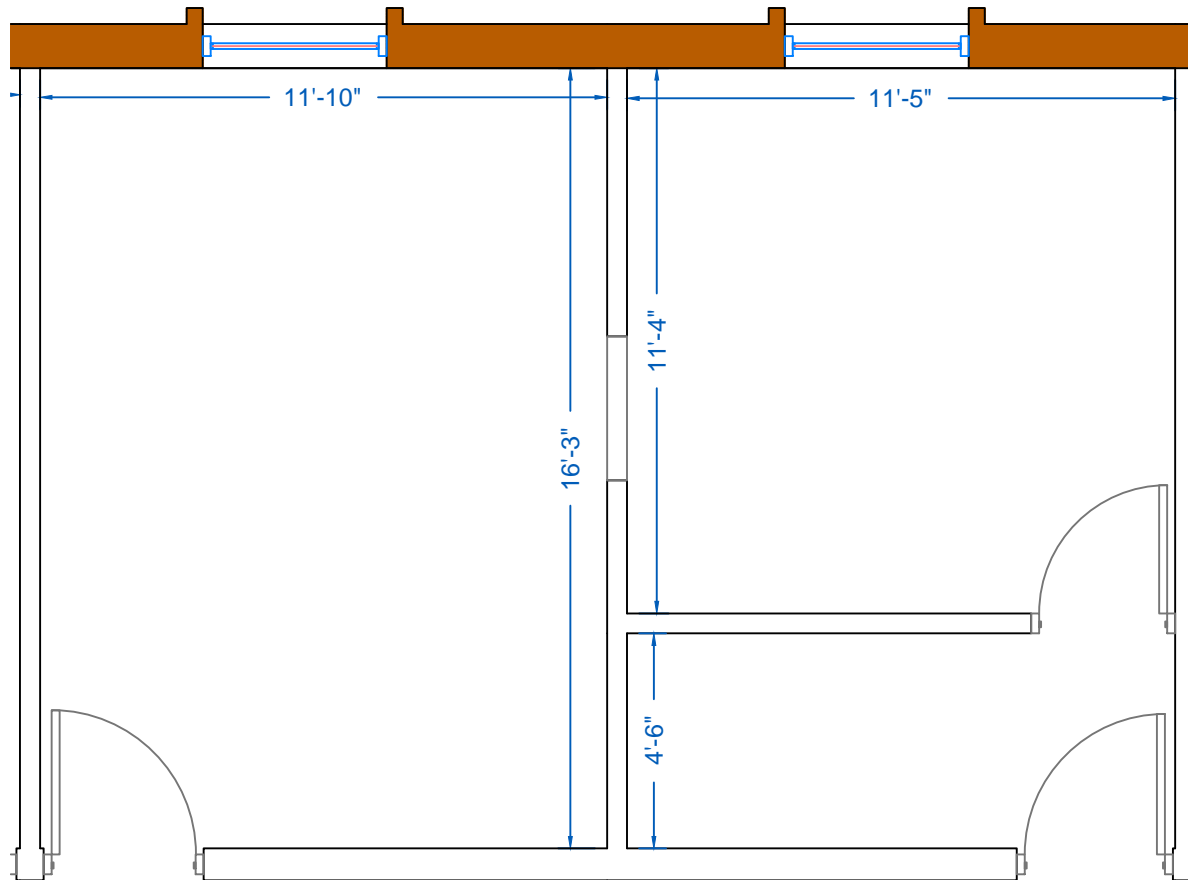

# Executive Offices of Palatine

117 E Palatine Rd, Suite 208, 210  
570 Rentable Square Feet

Scale: 1/4" = 1'-0"

PO Box 1189  
Palatine, IL 60078

**MOATS**  
OFFICE PROPERTIES

Office: 847-359-2121  
Ryan: 847-363-9700