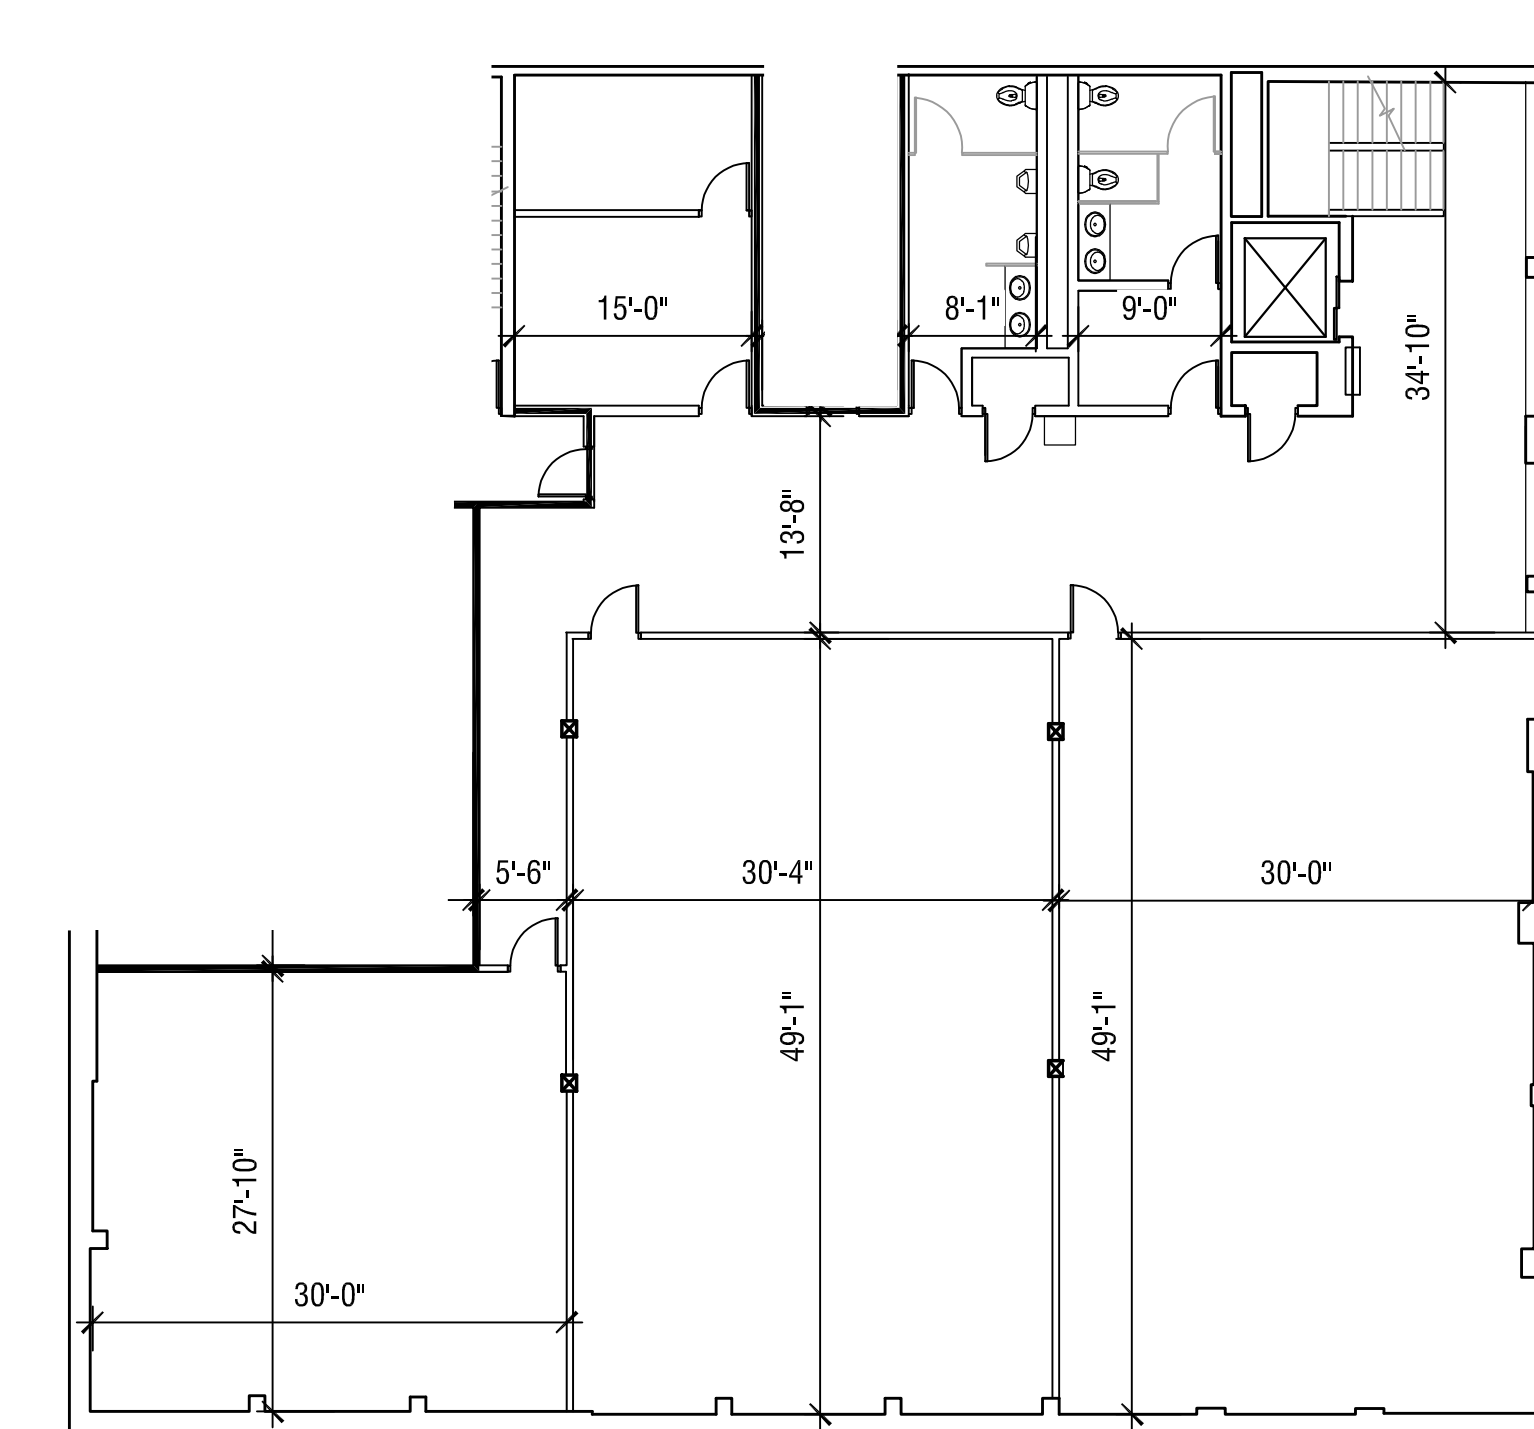

Suite 1728-B
Lower Level
6,404 SF
Northview Mall
1700 E. 86th Street
Indianapolis, IN 46240

KEY PLAN

NOT FOR CONSTRUCTION

This drawing is for review purposes only and is not to scale.

Project No. #IN23020