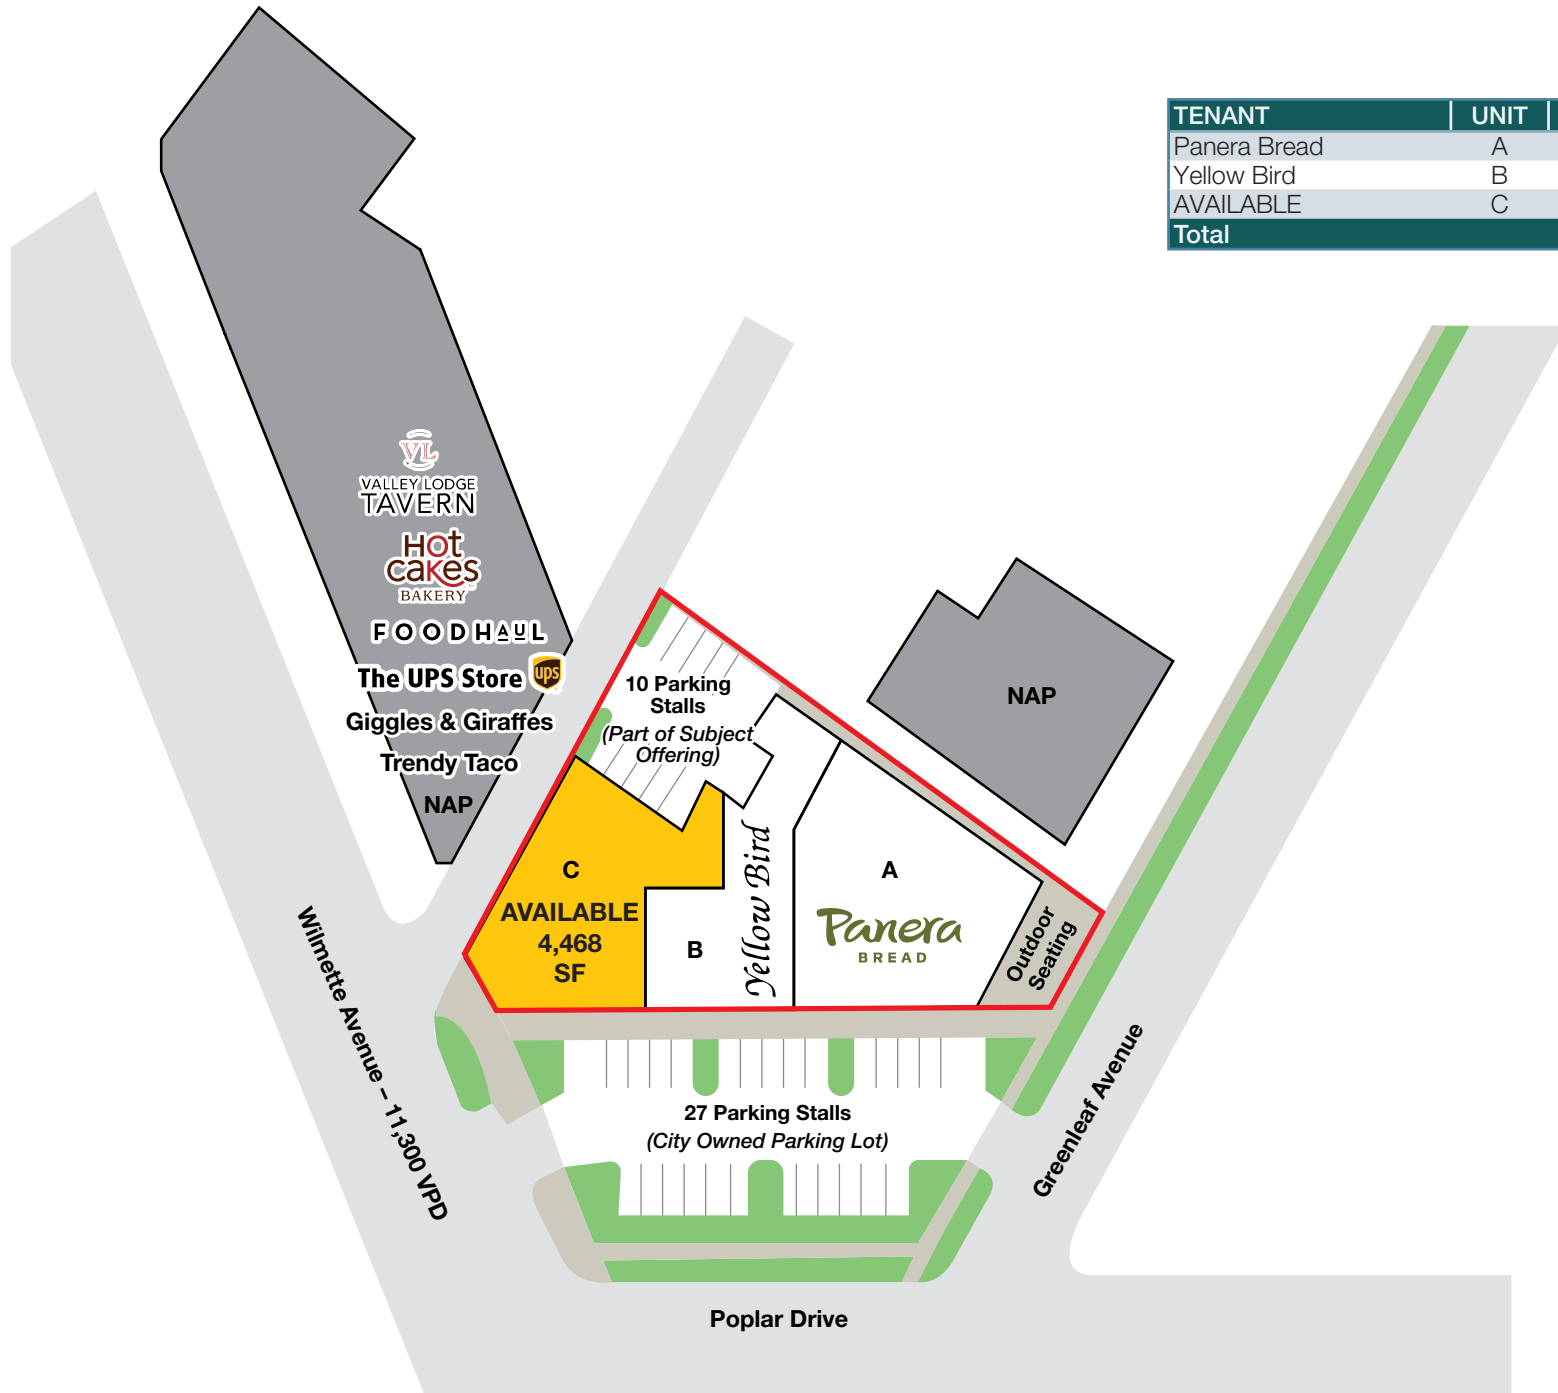

## NEIGHBORING TENANTS

# SITE PLAN

TENANT	UNIT	SQUARE FEET
Panera Bread	A	5,496
Yellow Bird	B	3,057
AVAILABLE	C	4,468
<b>Total</b>		<b>13,021</b>

Wilmette Avenue – 11,300 VPD

Greenleaf Avenue

Poplar Drive

VALLEY LODGE  
TAVERN

Hot  
cakes  
BAKERY