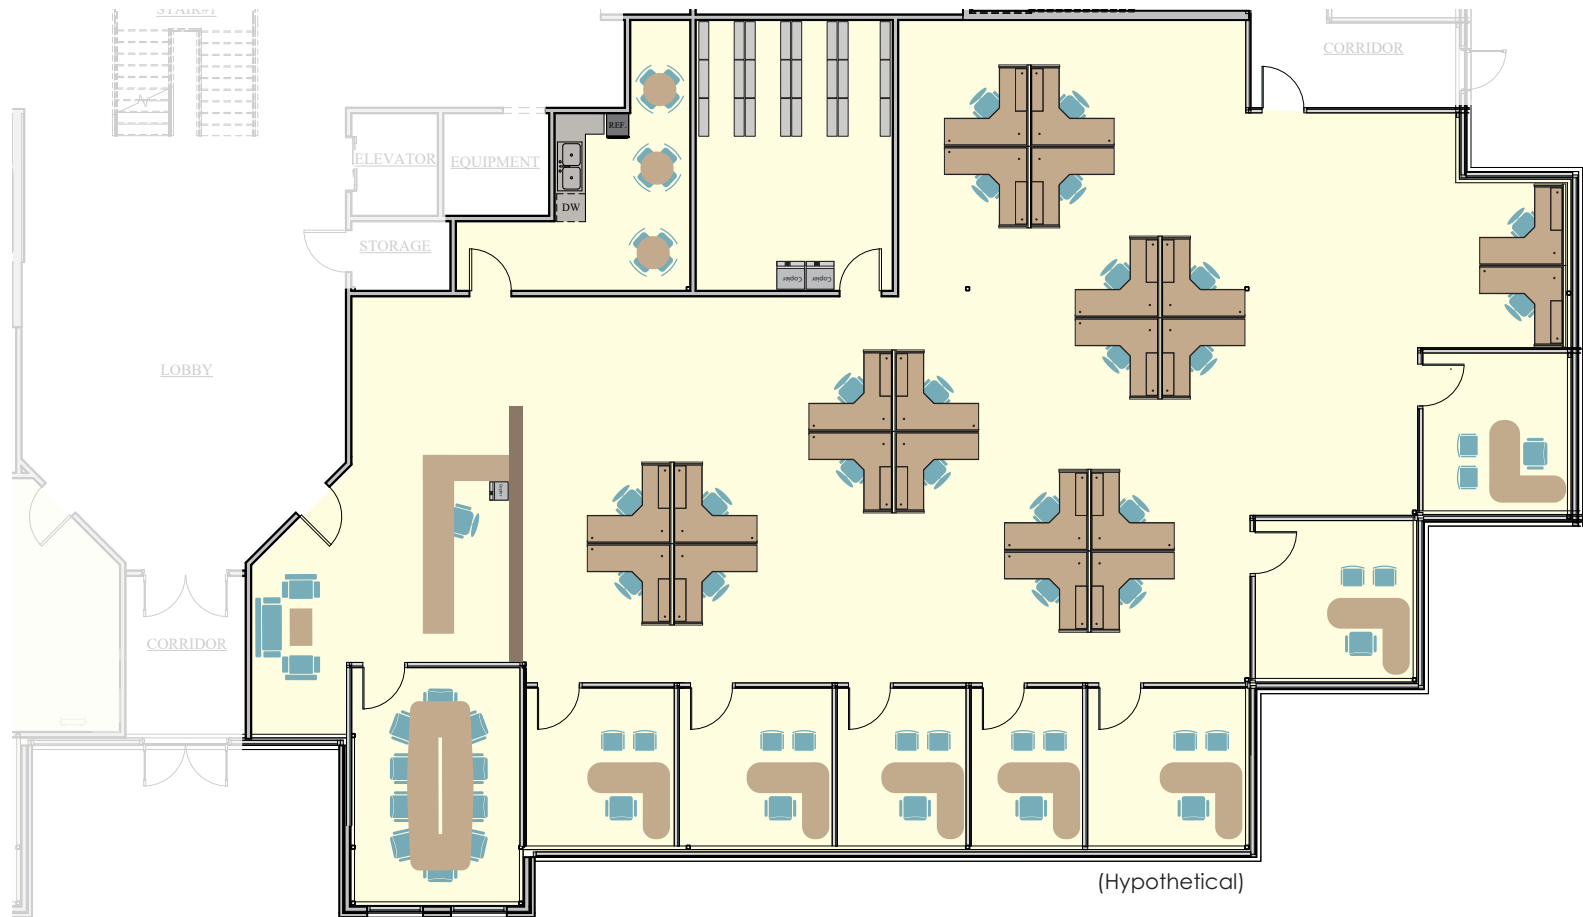

Peakview V

1241 West Mineral Ave, Littleton, CO 80120

SUITE 100 - 5,243 SF

For leasing information please contact:

Matt Smith | 303.996.8460

msmith@premisescommercial.com

Michelle Gertzman | 720.743.6399

mgertzman@premisescommercial.com