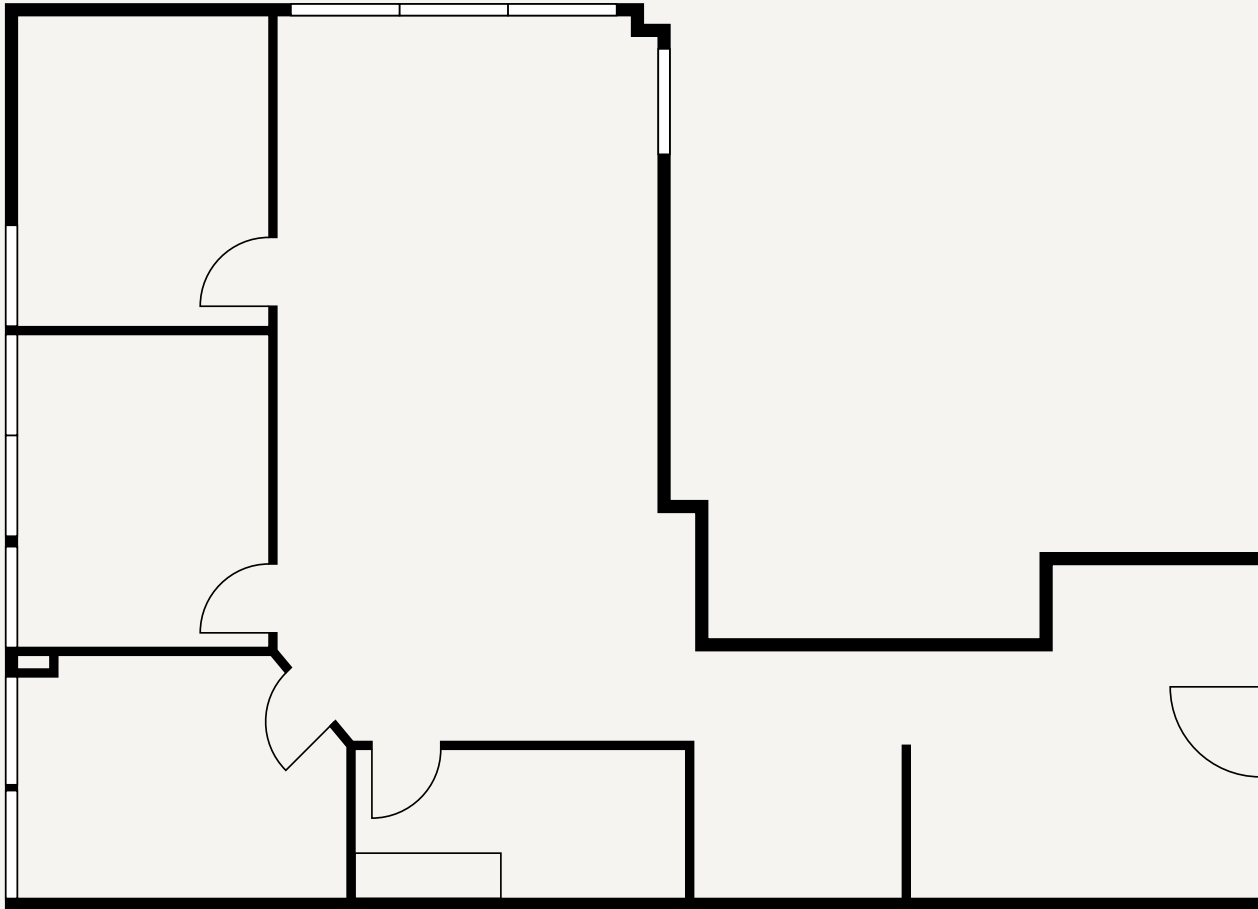

Broadway Plaza

1208 E Broadway Rd
Tempe, AZ 85282

Suite 218
±1,763 SF

CONTACT US

JOE PEQUENO

+1 602 510 0003

joe.pequeno@cbre.com

JAMIE SWIRTZ

+1 480 343 8586

jamie.swirtz@cbre.com

© 2026 CBRE, Inc. All rights reserved. This information has been obtained from sources believed reliable, but has not been verified for accuracy or completeness. You should conduct a careful, independent investigation of the property and verify all information. Any reliance on this information is solely at your own risk. CBRE and the CBRE logo are service marks of CBRE, Inc. All other marks displayed on this document are the property of their respective owners, and the use of such logos does not imply any affiliation with or endorsement of CBRE. Photos herein are the property of their respective owners. Use of these images without the express written consent of the owner is prohibited.

CBRE