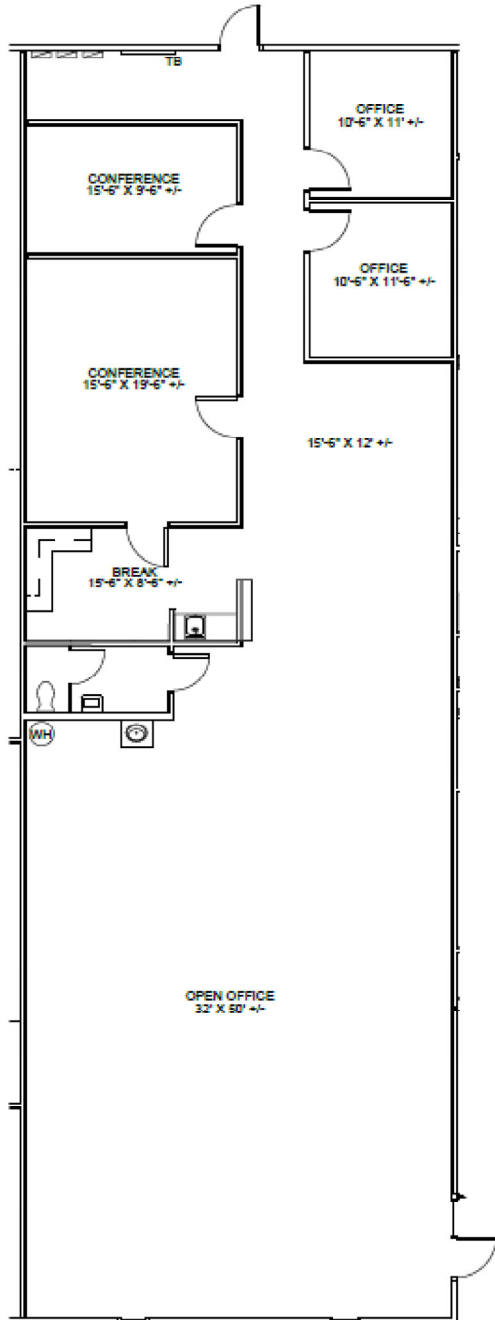

2526 Manana Business Center As Built Marketing Package

Suite 103
Dallas, TX 75220

Sheet **A3**
Of 13 Sheet(s)

Scale: Not to Scale
Sheet Size: 11" x 8.5"
Not For Construction

© 2025 HosScans, LLC.
All right reserved.
These drawings and any associated documents are protected under U.S. copyright law. No part of this work may be produced, distributed, or used in any form, by any method, for any purpose, without the prior written consent of HosScans, LLC. Unauthorized use is subject to legal action.

As Built Floor Plan for Marketing