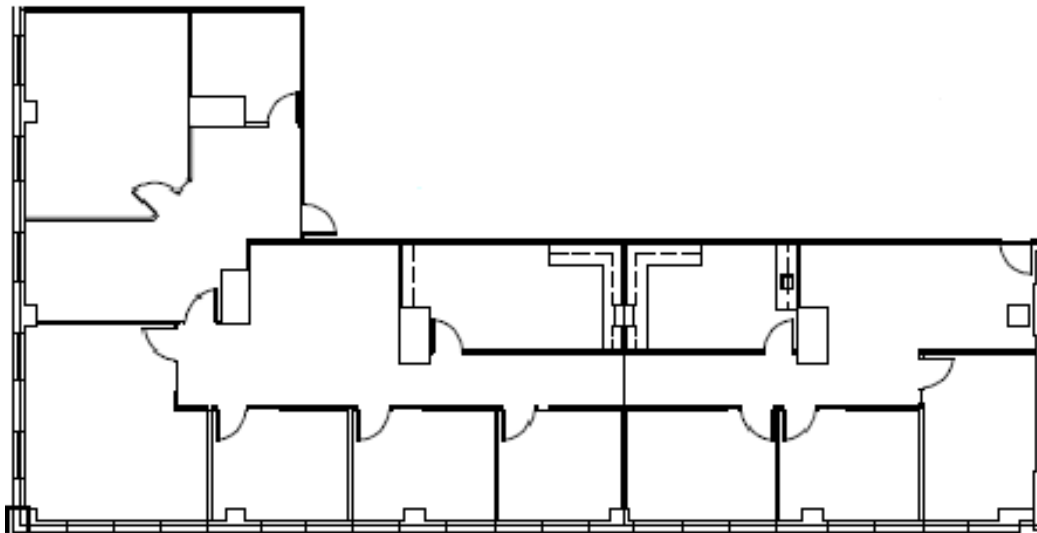

Esperson

Level 4 - Suite 453 (3,856 RSF)

808 Travis, Houston, Texas 77002

cameron
MANAGEMENT

For leasing information:

Christine Gabriel 713.224.1663 x 284

Morris Chen 713.224.1663 x 256

leasing@cameronmanagement.com