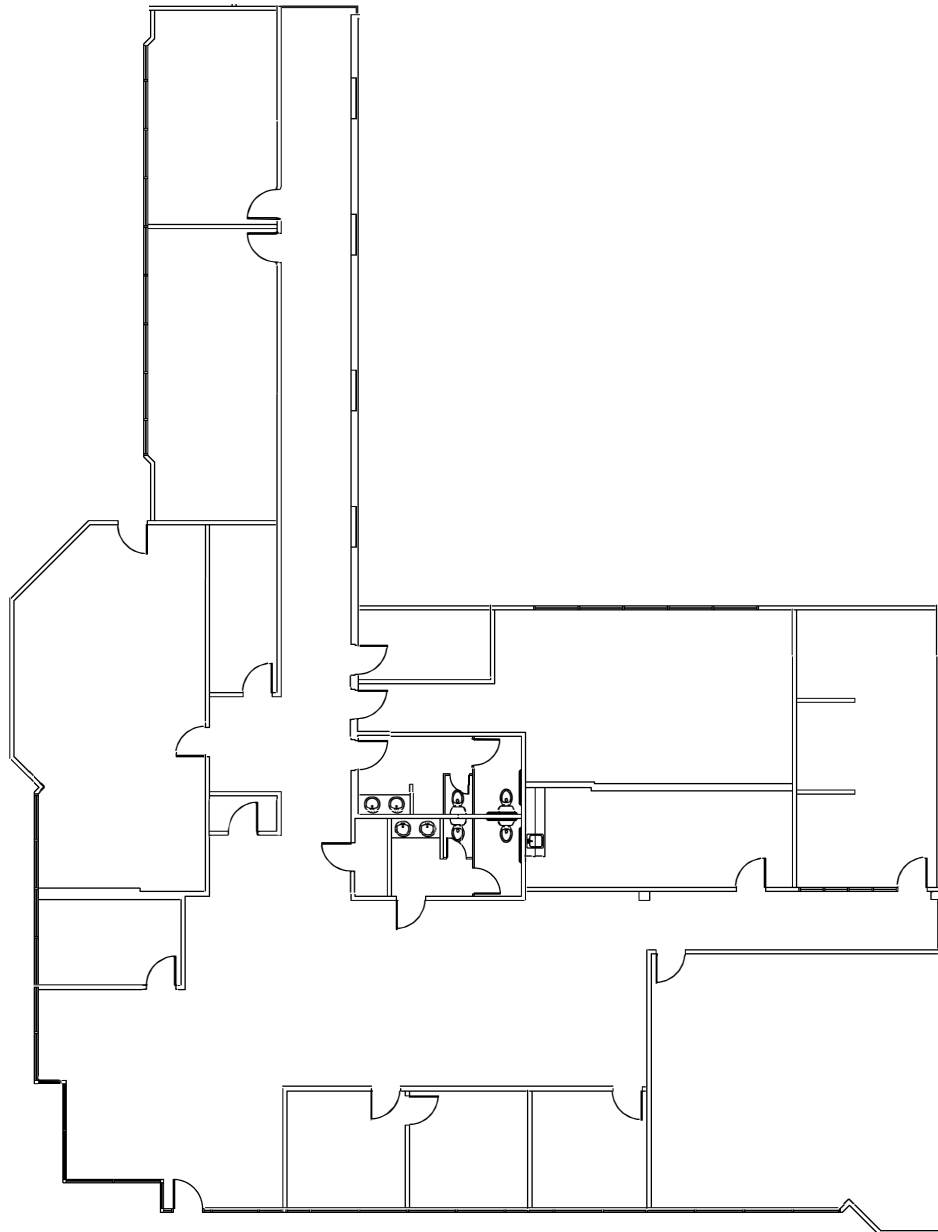

Commerce Park North

15621 Blue Ash Dr., Houston, TX 77090 | Suite 150B

Suite 150B: ±6,587 SF

ABRAHAM RICHARDSON
abraham.richardson@streamrealty.com
713.364.2718

MEG ZSCHAPPEL
meg.zschappel@streamrealty.com
832.316.1053

ZACHARY YOUNG
zachary.young@streamrealty.com
504.342.8231