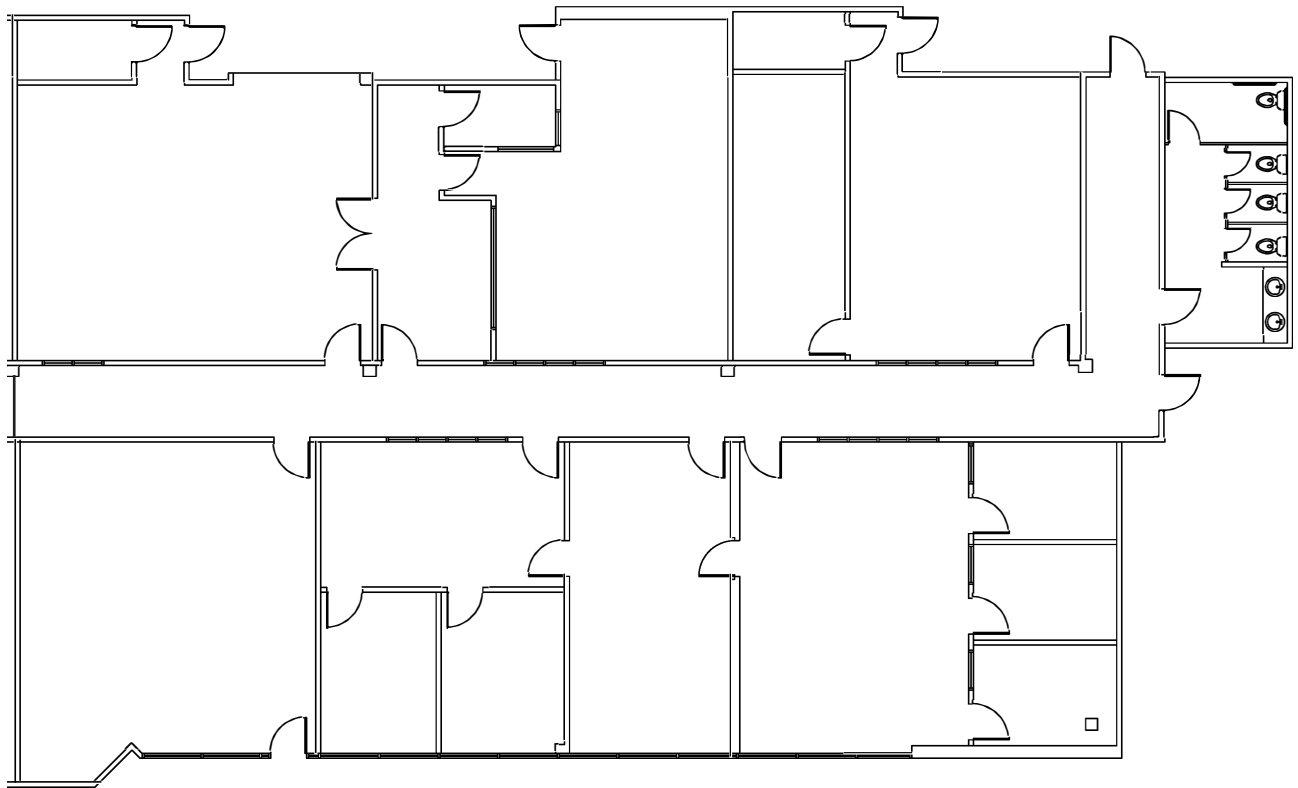

Commerce Park North

15621 Blue Ash Dr., Houston, TX 77090 | Suite 150C

Suite 150C: ±8,343 SF

ABRAHAM RICHARDSON
abraham.richardson@streamrealty.com
713.364.2718

MEG ZSCHAPPEL
meg.zschappel@streamrealty.com
832.316.1053

ZACHARY YOUNG
zachary.young@streamrealty.com
504.342.8231