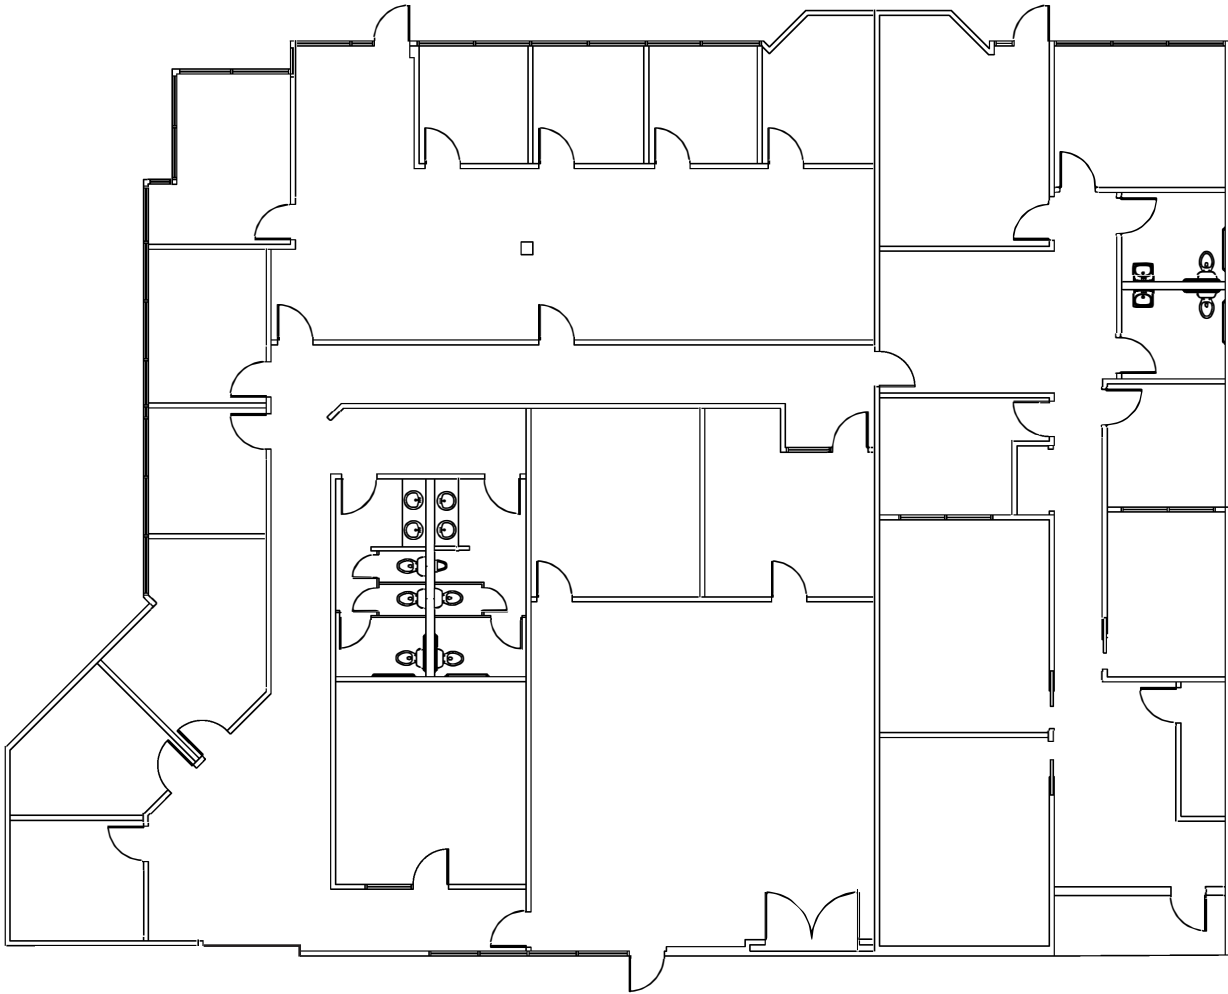

Commerce Park North

15621 Blue Ash Dr., Houston, TX 77090 | Suite 150A

Suite 150A: ±9,011 SF

ABRAHAM RICHARDSON
abraham.richardson@streamrealty.com
713.364.2718

MEG ZSCHAPPEL
meg.zschappel@streamrealty.com
832.316.1053

ZACHARY YOUNG
zachary.young@streamrealty.com
504.342.8231