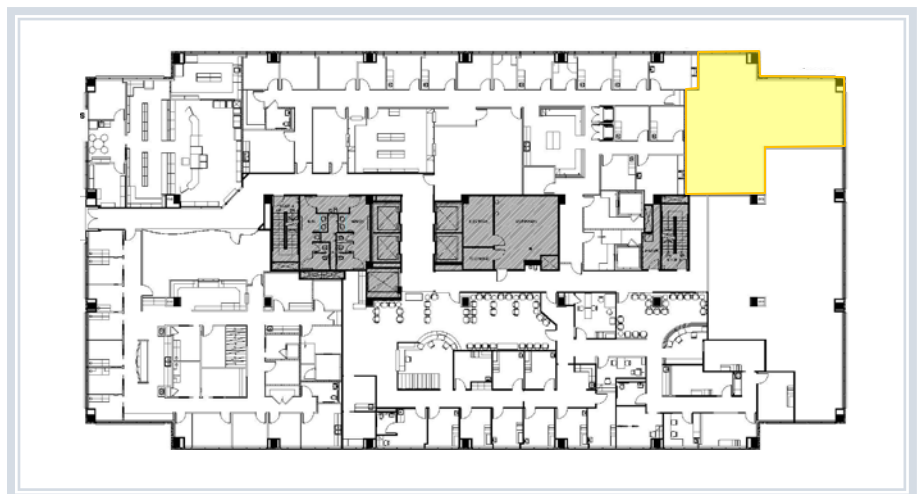

FOR MORE INFORMATION CONTACT:

**Memorial Hermann Leasing
713.338.4623**