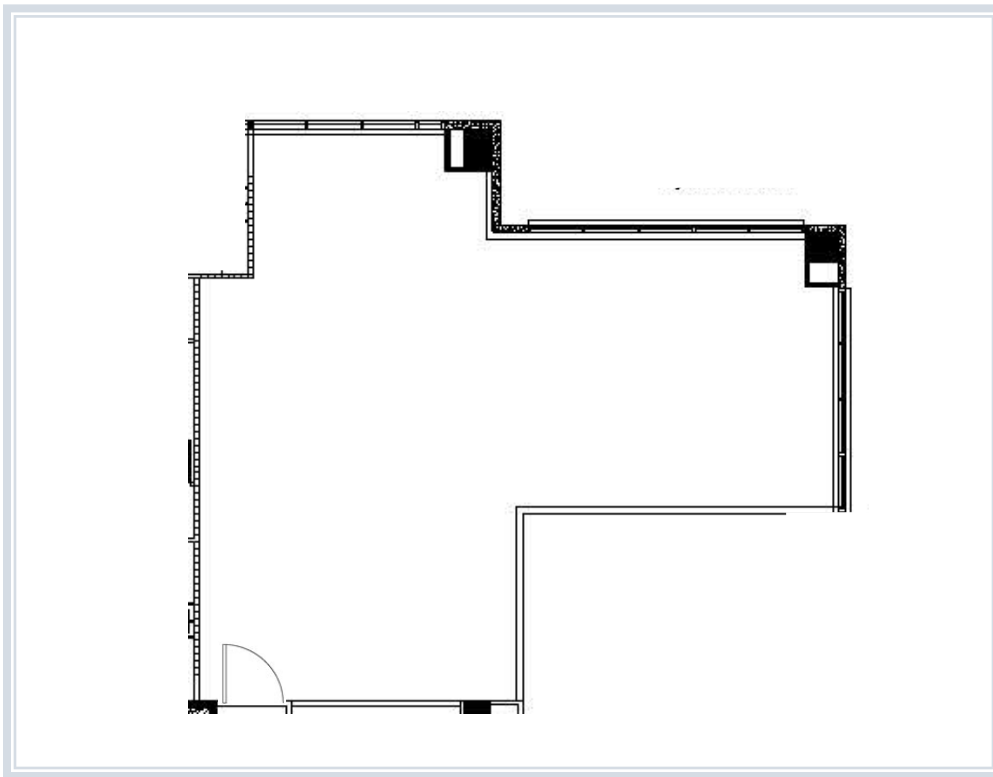

FOR LEASE

SUITE FEATURES

- Shell Space

1,579 RSF

**MEMORIAL
HERMANN**

Memorial City MP3 | Suite 230

915 Gessner, Houston, TX 77024

BUILDING FEATURES