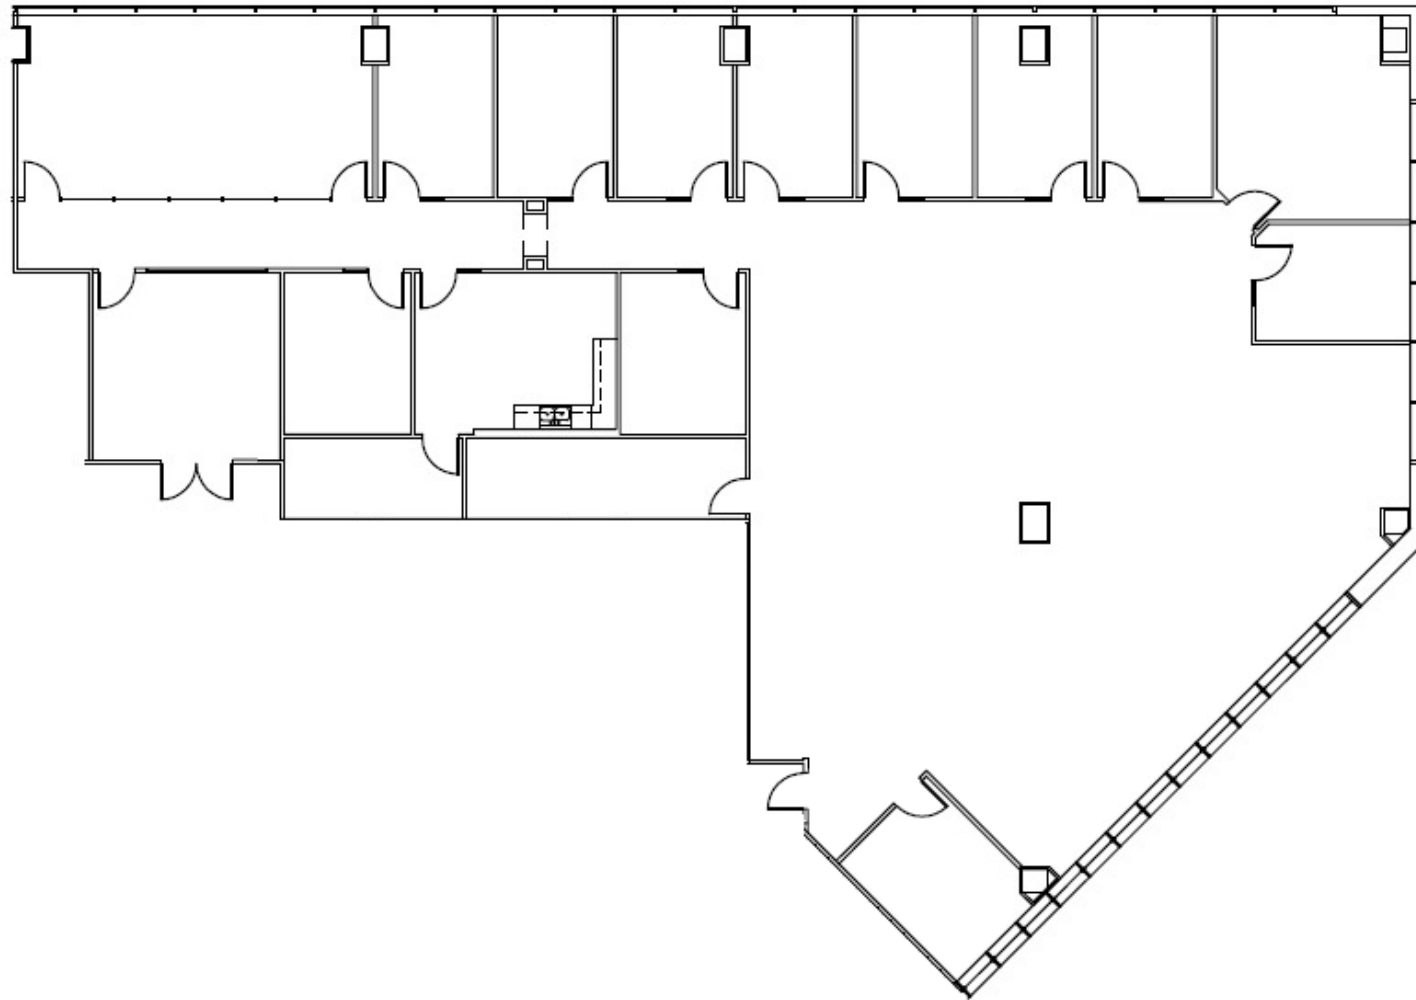

SUITE 600: 7,218 SF

6th Floor

3900 ESSEX LANE, HOUSTON, TEXAS 77027