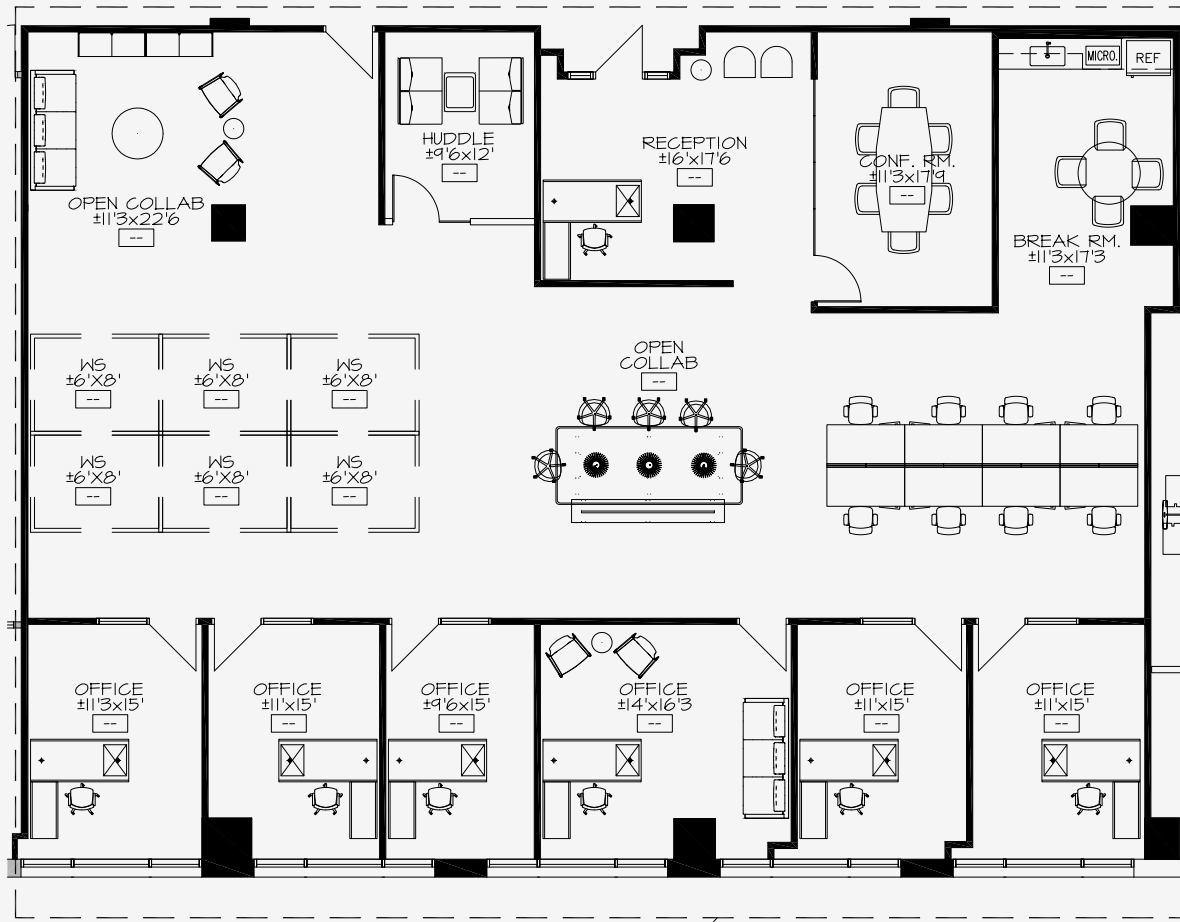

# GAINNEY center

8601 NORTH SCOTTSDALE ROAD | SCOTTSDALE, AZ 85253

SUITE 320 | ±4,421 RSF

**NEWMARK**

**ASCENTREA**

**PAT DEVINE**

t 602-952-3859  
patrick.devine@nrmk.com

**MIKE GARLICK**