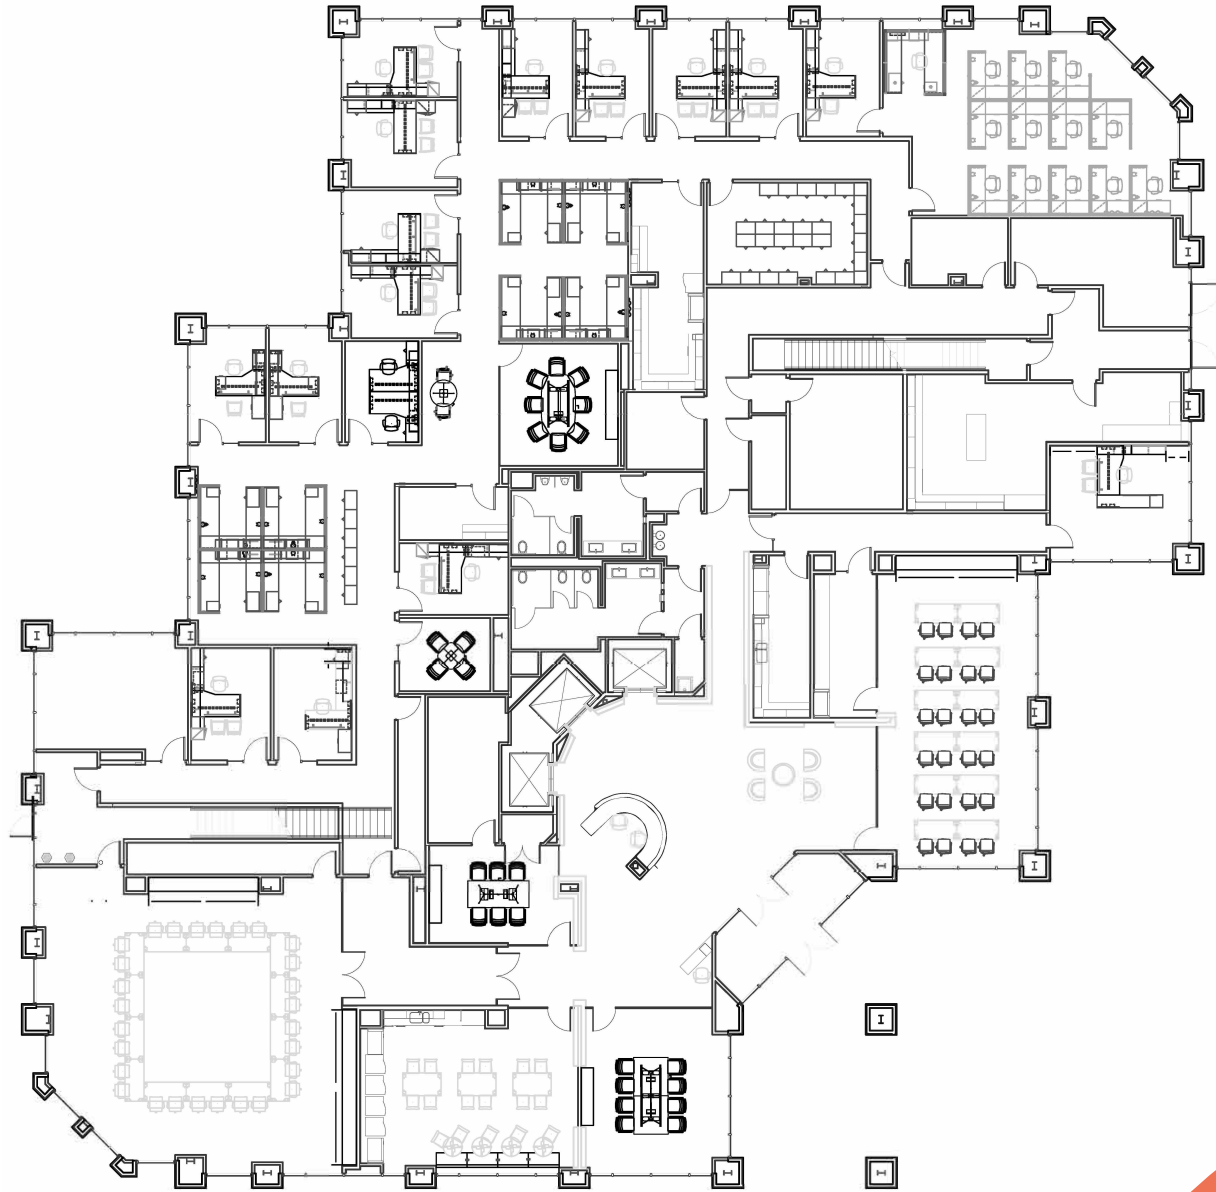

3980
Howard Hughes Parkway

Floor 1
±15,578 RSF

Charles W. Van Geel
Senior Director
+1 702 581 1963
Charles.VanGeel@cushwake.com
LIC. #0044616

**HUGHES
CENTER**