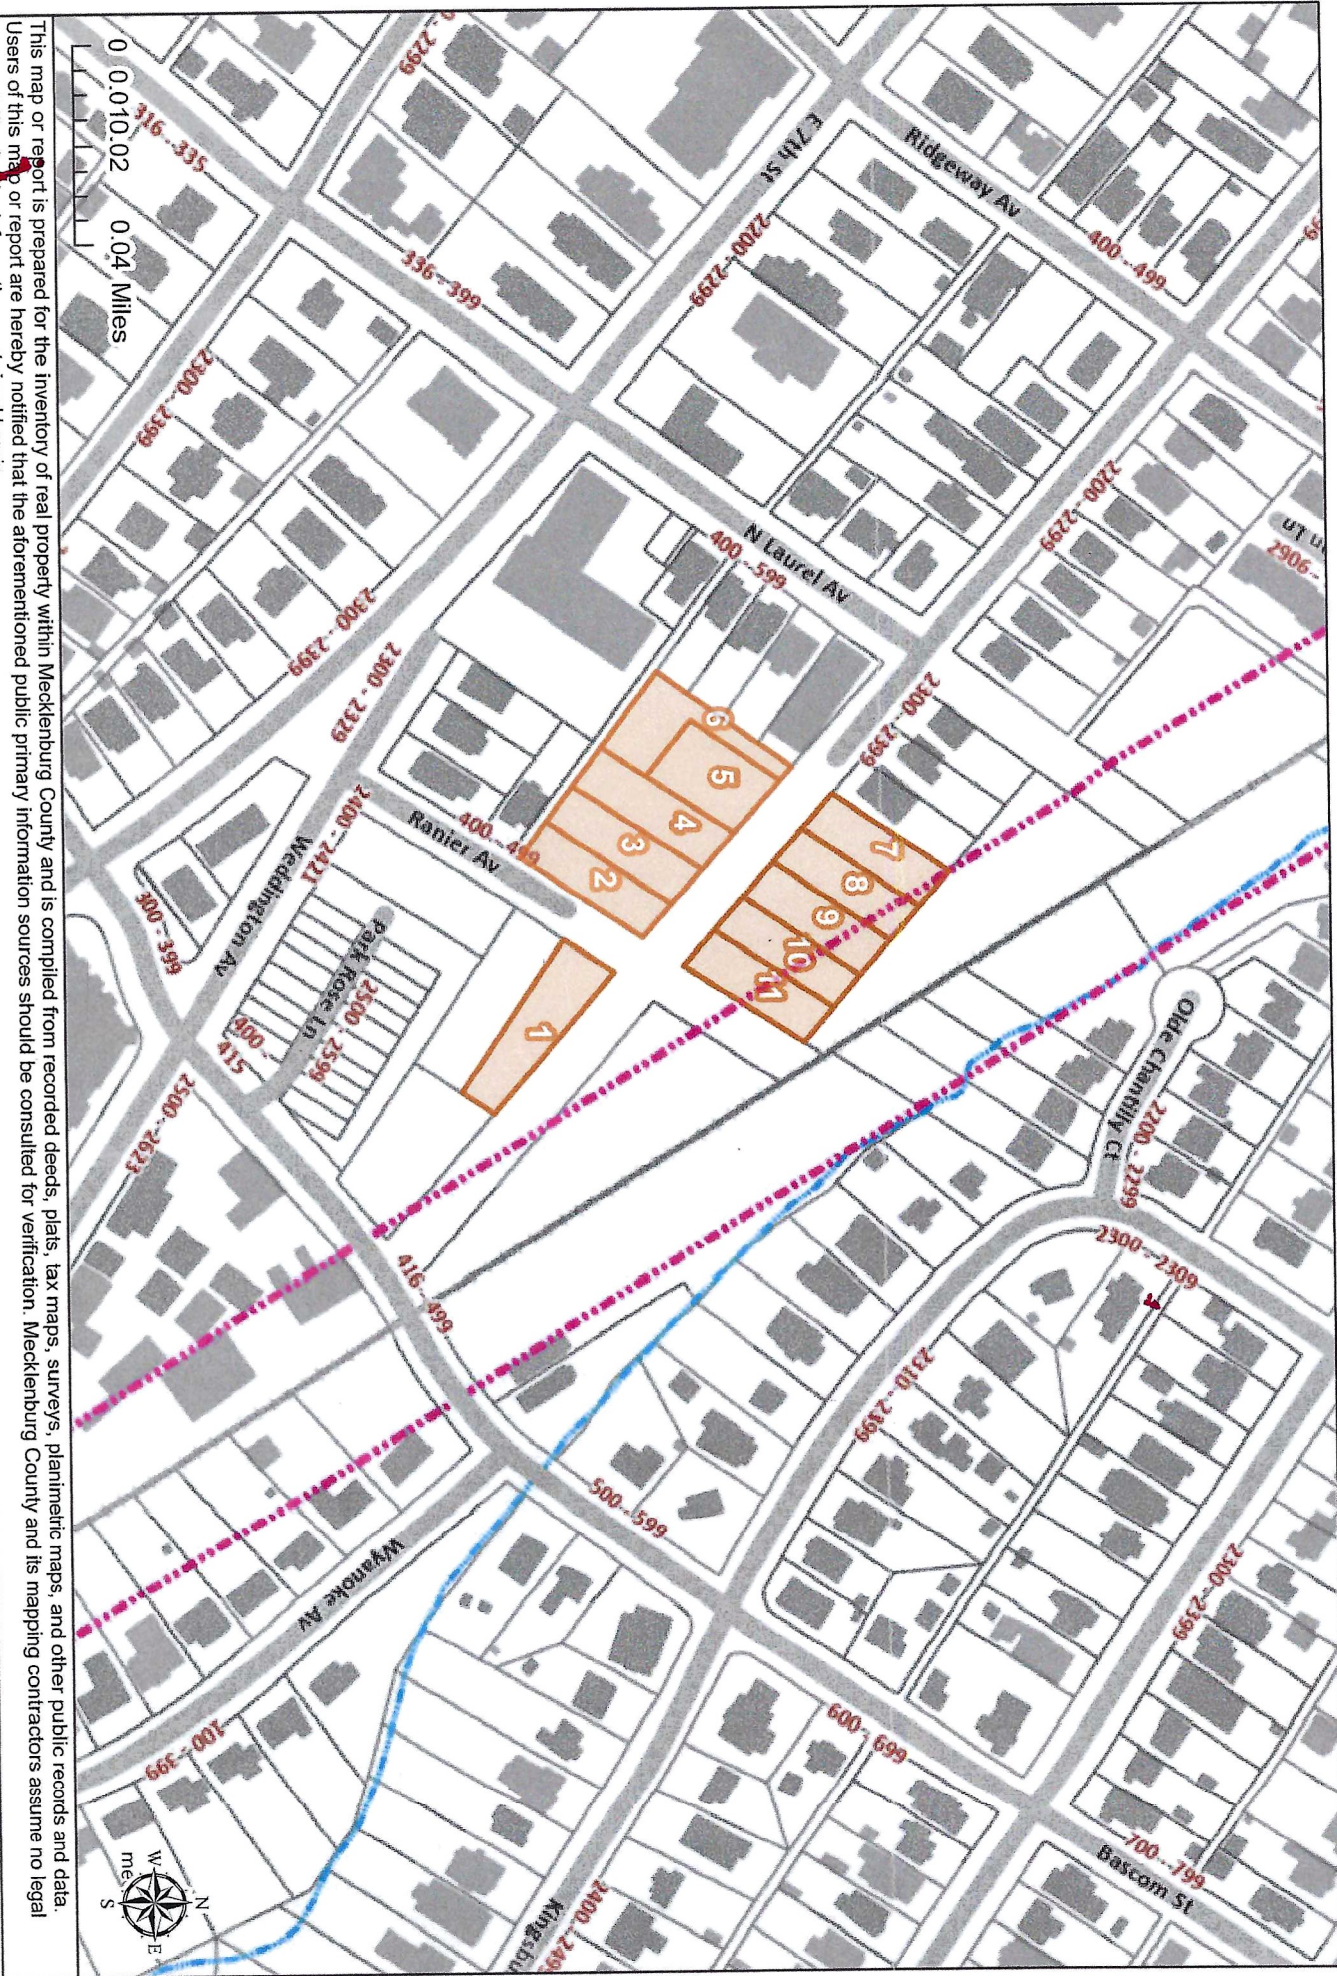

Polaris Map – Mecklenburg County, North Carolina

11 lots in Elizabeth-Chantilly Area

Date Printed: 10/14/2024 1:10 PM

This map or report is prepared for the inventory of real property within Mecklenburg County and is compiled from recorded deeds, plats, tax maps, surveys, planimetric maps, and other public records and data. Users of this map or report are hereby notified that the aforementioned public primary information sources should be consulted for verification. Mecklenburg County and its mapping contractors assume no legal responsibility for the information contained herein.