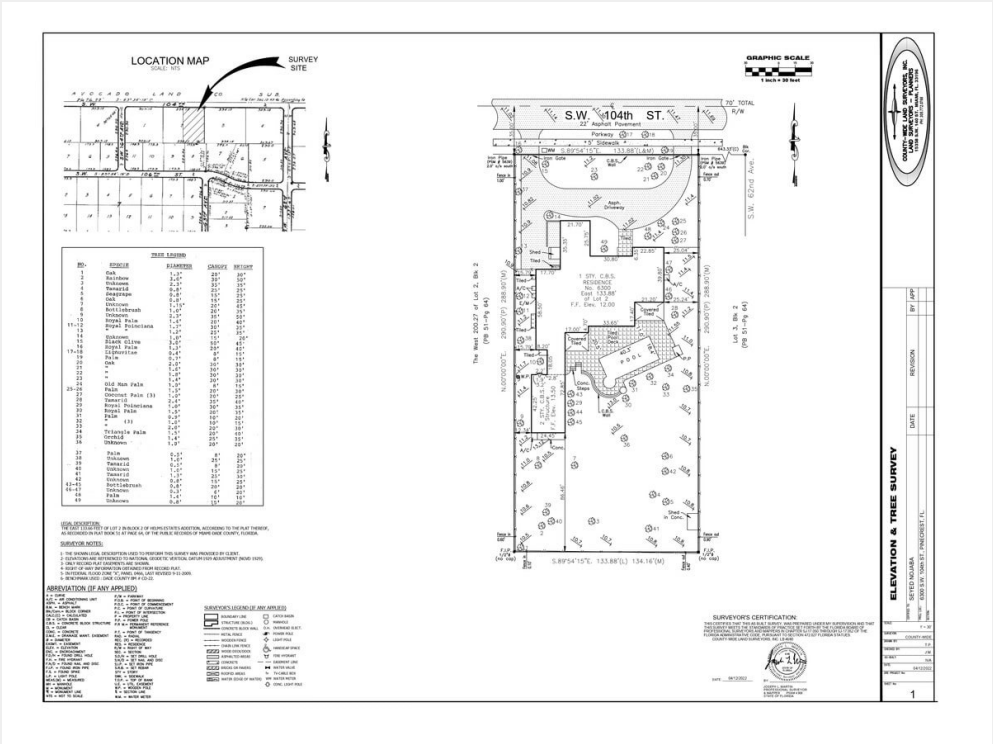

6300 SW 104th St

6300 SW 104th St, Pinecrest, FL 33156

Property Photos

6300 SW 104th ST_page-0001