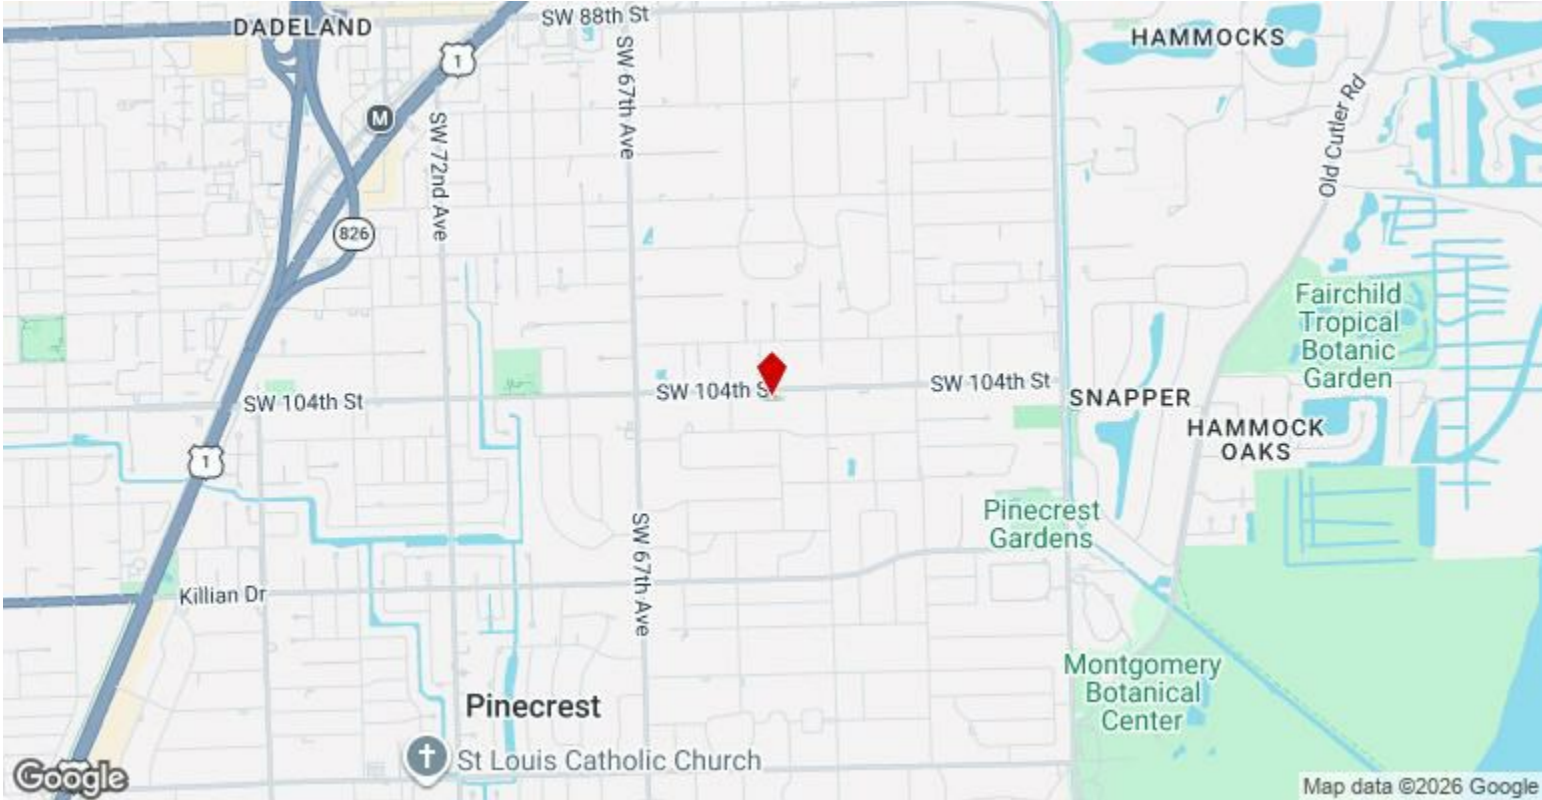

6300 SW 104th St

6300 SW 104th St, Pinecrest, FL 33156

Presented By:
KW Commercial

6300 SW 104th St

6300 SW 104th St, Pinecrest, FL 33156

Property Details

Price: \$3,599,500

View the full listing here: <https://www.loopnet.com/Listing/6300-SW-104th-St-Pinecrest-FL/38995771/>

6300 SW 104th St

6300 SW 104th St, Pinecrest, FL 33156

Location

6300 SW 104th St

6300 SW 104th St, Pinecrest, FL 33156

Property Photos

Rendering

Rendering