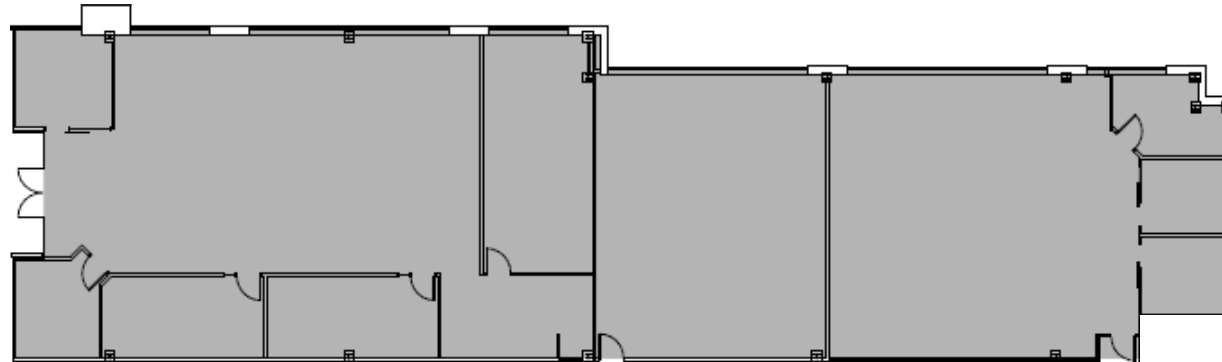

2000 CENTREGREEN

CentreGreen One | Cary

Suite 150 & 190

Suite 150 | 6,495 SF

Suite 190 | 8,790 SF

Disclaimer: The above floor plan is not to scale. The available space shown is a representative layout.