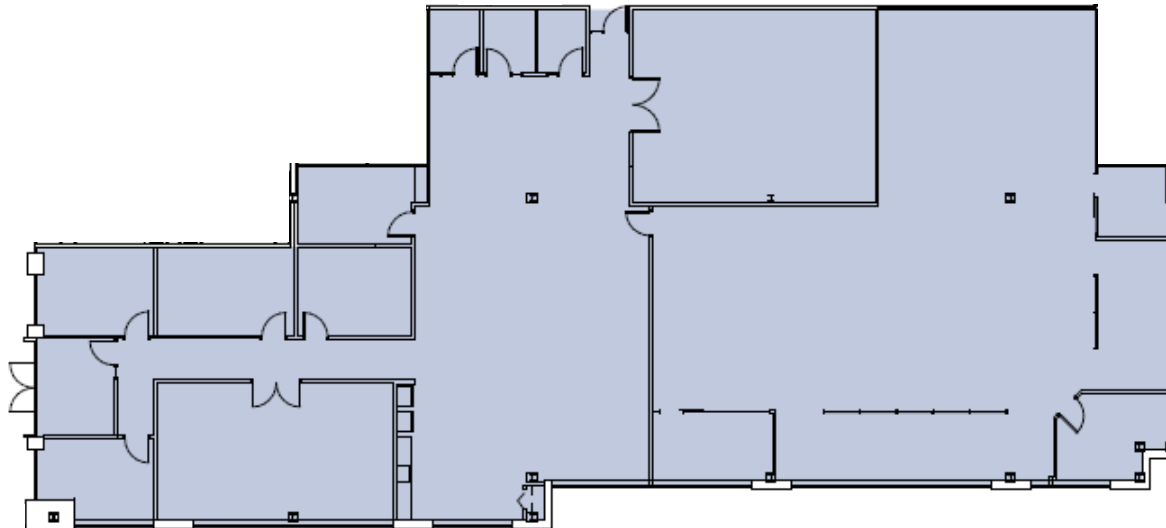

2000 CENTREGREEN

CentreGreen One | Cary

Suite 150 & 190

Suite 150 | 6,495 SF

Suite 190 | 8,790 SF

Disclaimer: The above floor plan is not to scale. The available space shown is a representative layout.