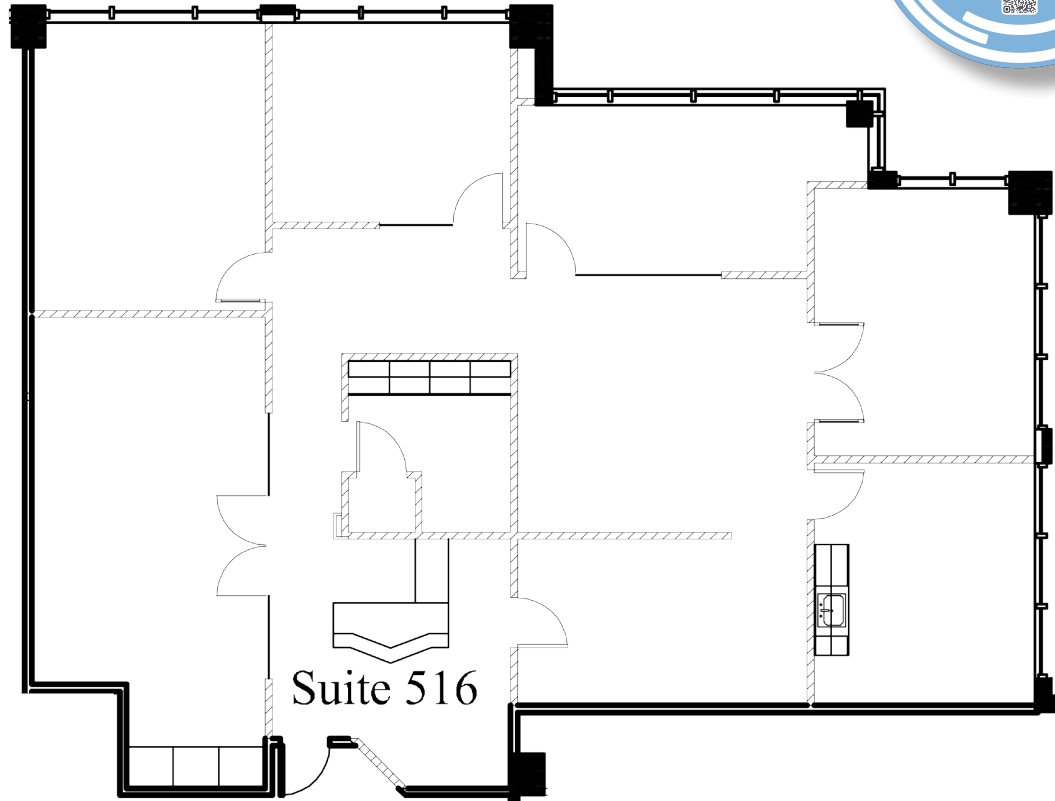

PRIMERA TOWERS

610 CRESCENT EXECUTIVE COURT

- 152,270 s.f. - Bighthouse and Level 3 as providers
- 6 stories
- Built in 1997
- Energy Star Certified

Suite	Size (r.s.f.)
516	2,816